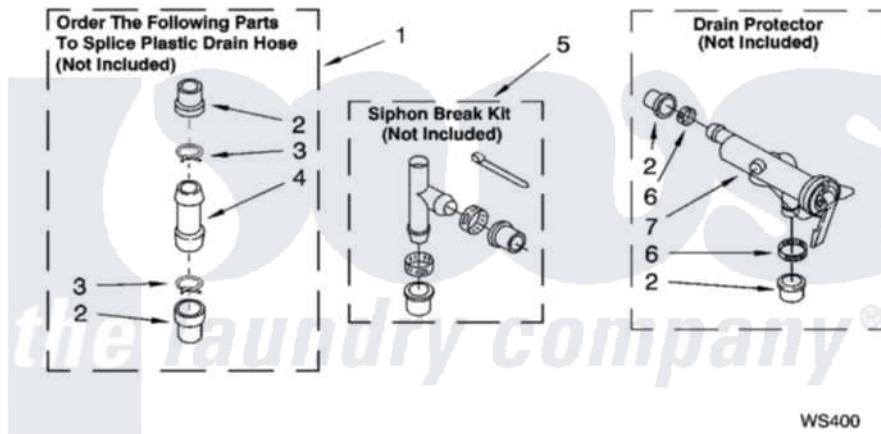

WATER SYSTEM PARTS

For Model: RAX7244KQ1
(Designer White)

8180095

11

Whirlpool [Residential Whirlpool RAX7244KQ1 Washer Parts](#) Parts Diagram 07 - WATER SYSTEM PARTS
Click on the part number to view part

Item	Original Part Number	Replaced By	Status	Part Description
1	285442			Water System Parts
2	285321			Water System Parts
3	370447	285655		Clamp, Hose
4	16272			Connector, Straight
5	285320			Water System Parts
6	65349	285655		Clamp, Hose
7	367031			Water System Parts