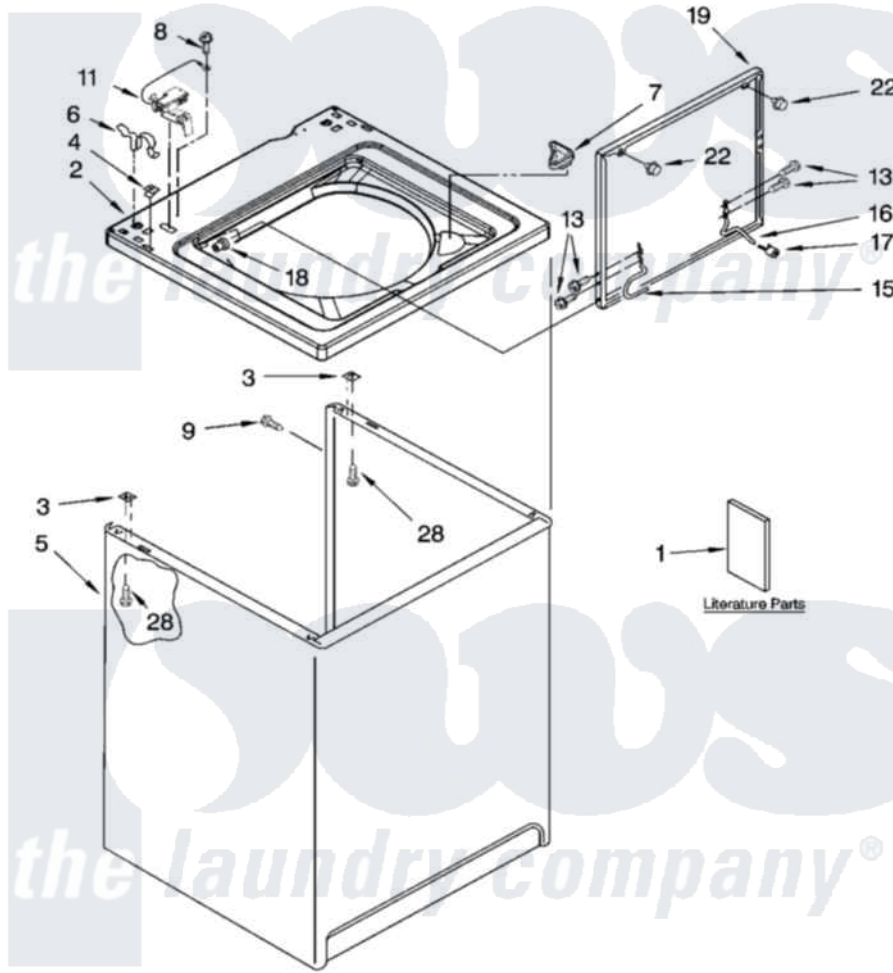

Whirlpool RAX7244KQ2 01 - TOP AND CABINET PARTS

TOP AND CABINET PARTS

For Model: RAX7244KQ2
(Designer White)

AUTOMATIC
WASHER

1-04 Litho In U.S.A. (drd)

1

Part No. 8180191

Whirlpool Residential Whirlpool RAX7244KQ2 Washer Parts Parts Diagram 01 - TOP AND CABINET PARTS

Click on the part number to view part

Item	Original Part Number	Replaced By	Status	Part Description
1	LIT3956025		Not Available	Literature Parts (Installation Instructions)
"	LIT3955913		Not Available	Feature Sheet
"	LIT3955872			Literature Parts
"	LIT3956350		Not Available	Literature Parts (Energy Guide)
"	LIT8541941		Not Available	Literature Parts (Wiring Diagram)
2	8318064			Top
3	62750			Spacer, Cabinet To Top (4)
4	357213			Nut, Push-In
5	63424			Cabinet
6	62780			Clip, Top And Cabinet And Rear Panel
7	3362952			Dispenser, Bleach
8	3351614			Screw, Gearcase Cover Mounting
9	3357011	308685		Side Trim)
11	8318084			Switch, Lid

13	3351355	W10119828	Screw, Lid Hinge Mounting
15	8318088		Hinge, Lid
16	54583		Hinge, Lid
17	19119		Bumper, Lid Hinge
18	21258		Bearing, Lid Hinge
19	8542382	W10193857	Lid
22	9724509		Bumper, Lid
28	3390631		Screw, 10-16 X 3/8