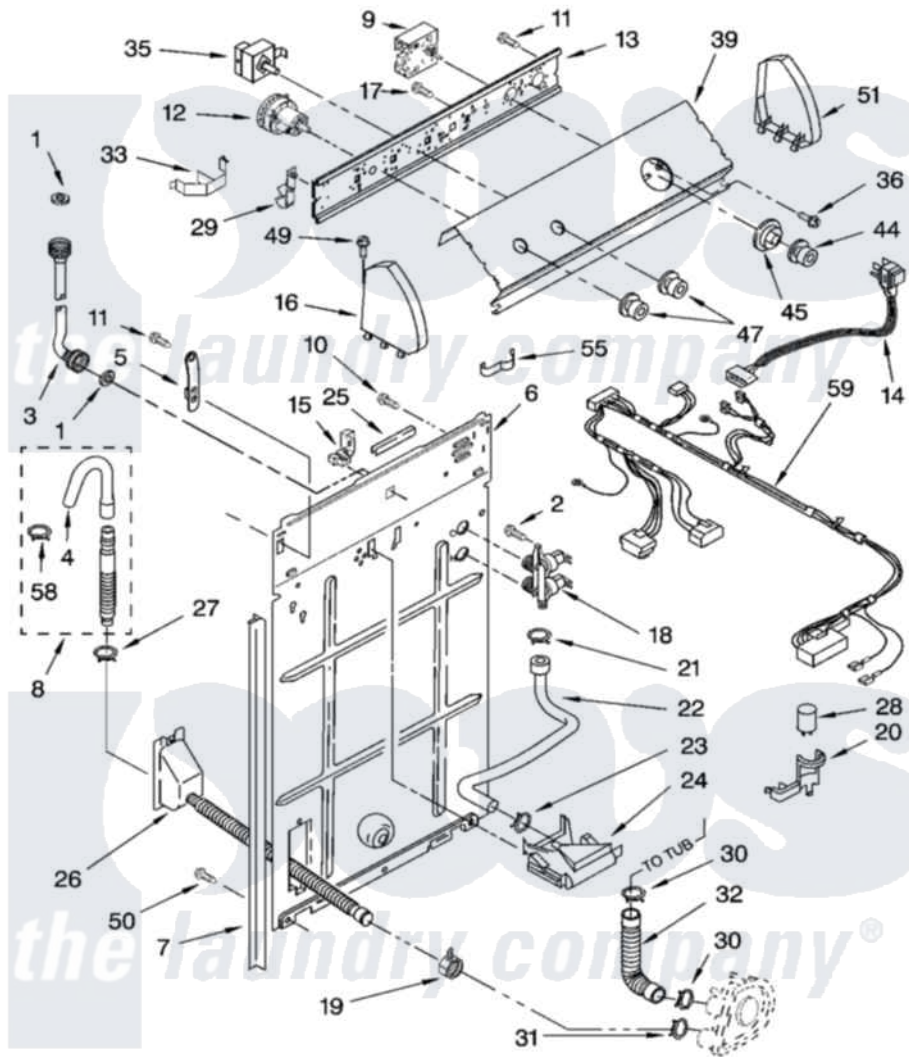

Whirlpool RAX7244KQ2 02 - CONTROL AND REAR PANEL PARTS

CONTROLS AND REAR PANEL PARTS

For Model: RAX7244KQ2
(Designer White)

8180191

3

Whirlpool [Residential Whirlpool RAX7244KQ2 Washer Parts](#) Parts Diagram 02 - CONTROL AND REAR PANEL PARTS
Click on the part number to view part

Item	Original Part Number	Replaced By	Status	Part Description
1	3976300	16123		Washer Inlet-Hose Miscellaneous Parts Must be Ordered Separately.
2	9740848			Screw, Mixing Valve Mounting
3	3949374	89503		Hose-Inlet
"	3949375	89503		Hose-Inlet
4	3357027			Nozzle, Hose Drain
5	8318255	8568314		Strap, Console
6	3357978			Panel, Rear
7	62747			Pad, Rear Panel
8	3951609	285664		Hose
"	661577	285666		Hose
"	3357090	285702		Hose
9	8541939			Timer, Control
10	3351614			Screw, Gearcase Cover Mounting
11	90767			Screw, 8A X 3/8 HeX Washer Head Tapping

12	3366847	W10337780	Switch-WL
13	3948608		Bracket, Control
14	661661	285800	Cord-Power
15	3952821	285777	Relief-Str
16	8274437	279960	Endcap
17	3400073		Screw, Ground
18	3955673	285805	Valve-Inlet
19	3976395		Restraint, Hose
20	8318201	8318046	Clip, Capacitor
21	370451	596669	Clamp, Manifold
22	3357328		Hose, Vacuum Break
23	371503	596669	Clamp, Manifold
24	3347034		Break, Vacuum
25	303294	3367669	Protector, Edge
26	8317940	W10358149	Drain Hose Assembly
27	3366912	356138	Clamp, Hose
28	661606	8572717	Capacitor, Motor Start
29	8317975		Restraint, Harness
30	3363366	616099	Clamp
31	8317496	285655	Clamp, Hose
32	3951449	285871	Hose
33	8055003		Clip, Harness And Pressure Switch
35	661614		Switch, Water Temperature
36	3400818		Screw, Timer Mounting
39	3954260		Panel, Console
44	8274390	3957821	Knob, Timer
45	8274395	3957844	Dial
47	8274378		Knob, Control
49	388326		Screw, 8-18 X 1.25
50	62863	3390631	Screw, 10-16 X 3/8
51	8274434	279960	Endcap
55	3347812	8528351	Clip
58	3366913	3357331	Clamp, Drain
59	3956951		Harness, Wiring