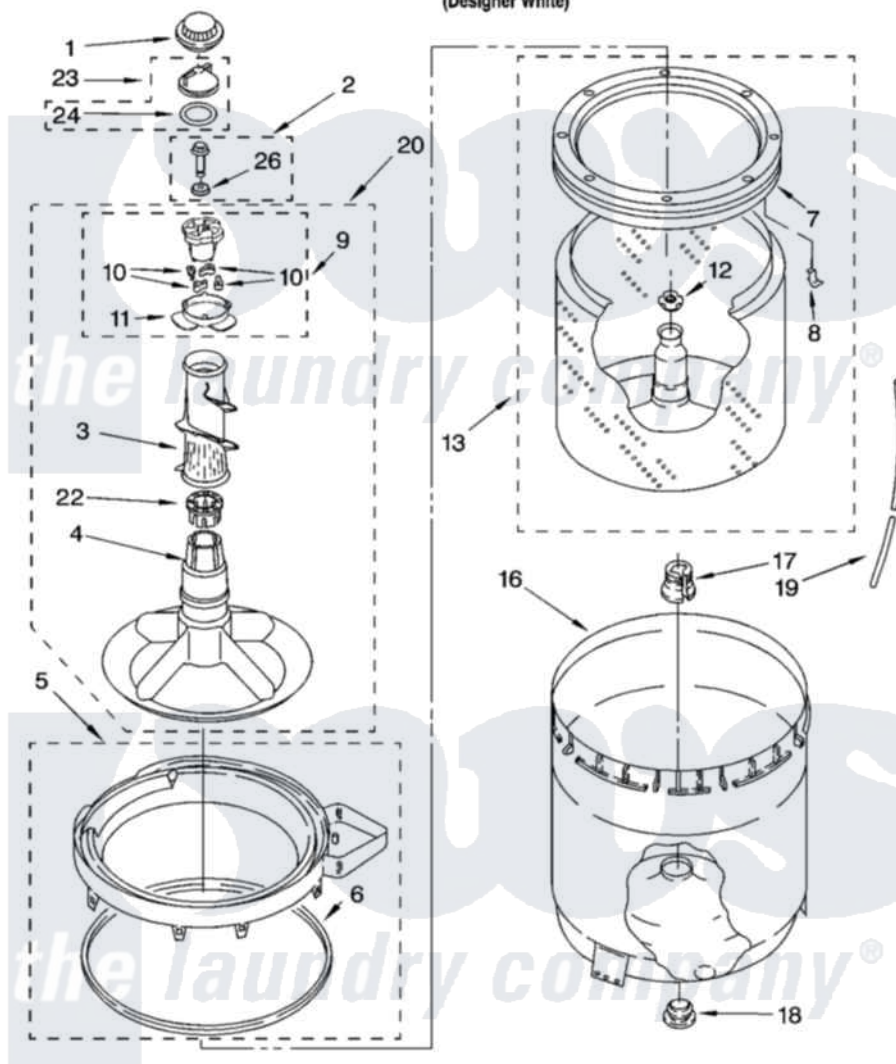

# Whirlpool RAX7244KQ2 03 - AGITATOR, BASKET AND TUB PARTS

## AGITATOR, BASKET AND TUB PARTS

For Model: RAX7244KQ2  
(Designer White)

8180191

5

Whirlpool Residential Whirlpool RAX7244KQ2 Washer Parts Parts Diagram 03 - AGITATOR, BASKET AND TUB PARTS

[Click on the part number to view part](#)

Item	Original Part Number	Replaced By	Status	Part Description
1	<a href="#">3355758</a>			Cap, Agitator
2	<a href="#">358237</a>			Screw And Washer
3	<a href="#">3349019</a>			Auger, Agitator
4	<a href="#">3350830</a>			Agitator
5	<a href="#">3360611</a>			Tub Ring And Gasket Assembly
6	<a href="#">3359586</a>			Gasket, Tub Ring
7	<a href="#">3956205</a>			Balance Ring
8	<a href="#">8519815</a>			Clip, Balance Ring
9	3363663	<a href="#">285811</a>		Cam-Agitator
10	3366877	<a href="#">80040</a>		Dog-Agitator
11	<a href="#">3363661</a>			Bearing, Driven Cam
12	<a href="#">21366</a>			Nut, Spanner
13	3956206	<a href="#">3956207</a>		Basket And Balance Ring
16	<a href="#">63125</a>			Tub
17	<a href="#">389140</a>			Tub Block, Basket Drive
18	<a href="#">383727</a>			Gasket, Centerpod

19	3347780	<a href="#">353244</a>	Hose, Pressure Switch
20	3350829	<a href="#">285574</a>	Large Ring
22	3350389	<a href="#">285587</a>	Washer
23	3354733	<a href="#">W10074580</a>	Cap, Barrier
24	3348855	<a href="#">W10072840</a>	Fabric Softener
26	<a href="#">3949550</a>		Washer