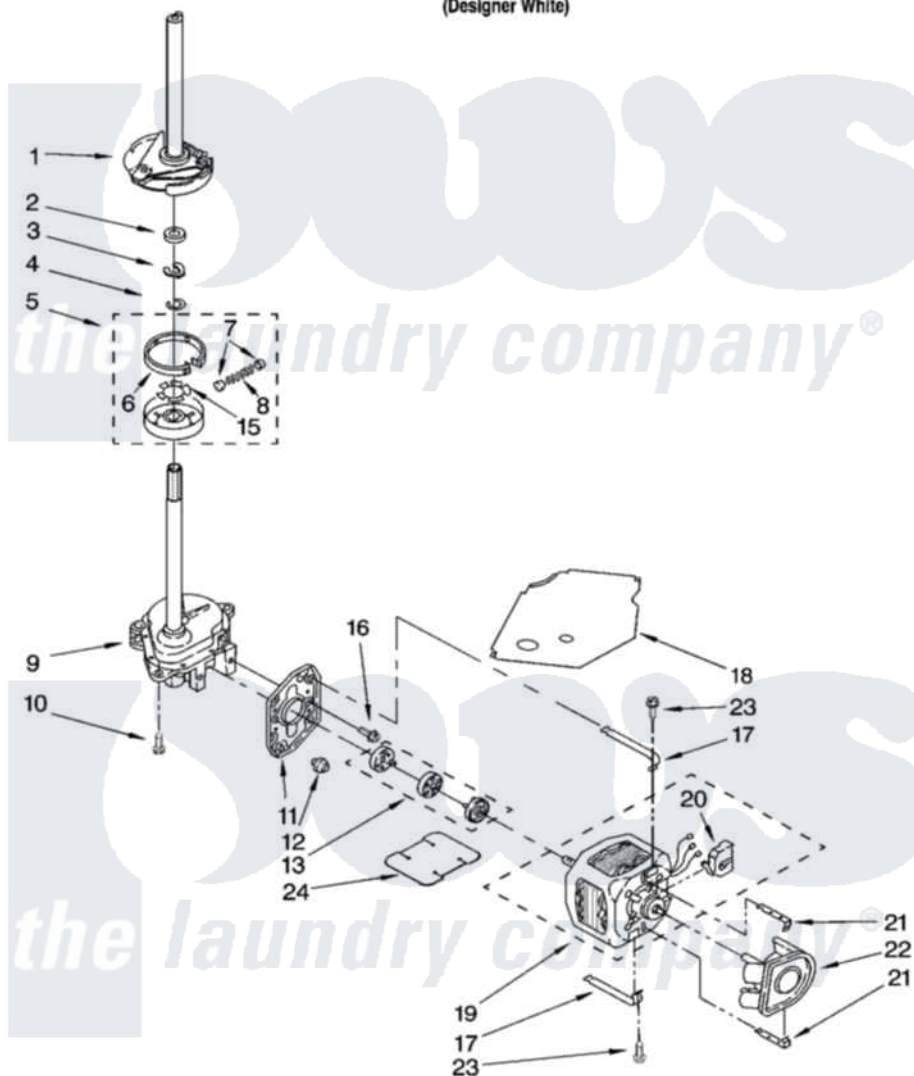

# Whirlpool RAX7244KQ2 04 - BRAKE, CLUTCH, GEARCASE, MOTOR AND PUMP PARTS

## BRAKE, CLUTCH, GEARCASE, MOTOR AND PUMP PARTS

For Model: RAX7244KQ2  
(Designer White)

8180191

7

Whirlpool [Residential Whirlpool RAX7244KQ2 Washer Parts](#) Parts Diagram 04 - BRAKE, CLUTCH, GEARCASE, MOTOR AND PUMP PARTS  
Click on the part number to view part

Item	Original Part Number	Replaced By	Status	Part Description
1	388951	<a href="#">285792</a>		Basketdrive
2	<a href="#">63292</a>			Washer, Spin Tube Thrust
3	62697	<a href="#">W10080230</a>		Ring, Spin Tube Support
4	63283	<a href="#">285353</a>		Ring
5	3951311	<a href="#">285785</a>		Clutch
6	3951308	<a href="#">285790</a>		Lining
7	<a href="#">62646</a>			Cap, Clutch Spring
8	<a href="#">3946792</a>			Spring And Damper Assembly
9	3360630	<a href="#">3360629</a>		Gearcase
10	3357334	<a href="#">3400516</a>		Screw Anti-Rattle
11	<a href="#">62611</a>			Plate, Motor Mount To Gearcase
12	<a href="#">62691</a>			Grommet, Motor
13	285753	<a href="#">285753A</a>		Coupling
15	<a href="#">3355454</a>			Clip, Main Drive

16	<a href="#">3400516</a>		Screw Anti-Rattle
17	3349637	<a href="#">W10086010</a>	Retainer, Motor
18	<a href="#">3362089</a>		Shield, Tub To Motor
19	8528158	<a href="#">661600</a>	Motor, Main Drive
20	<a href="#">3952056</a>		Switch, Main Drive Motor
21	<a href="#">8546127</a>		Retainer, Pump
22	<a href="#">3363394</a>		Pump
23	3387485	<a href="#">273556</a>	Screw, 10-16 X 5/8
24	<a href="#">3946532</a>		Shield, Motor