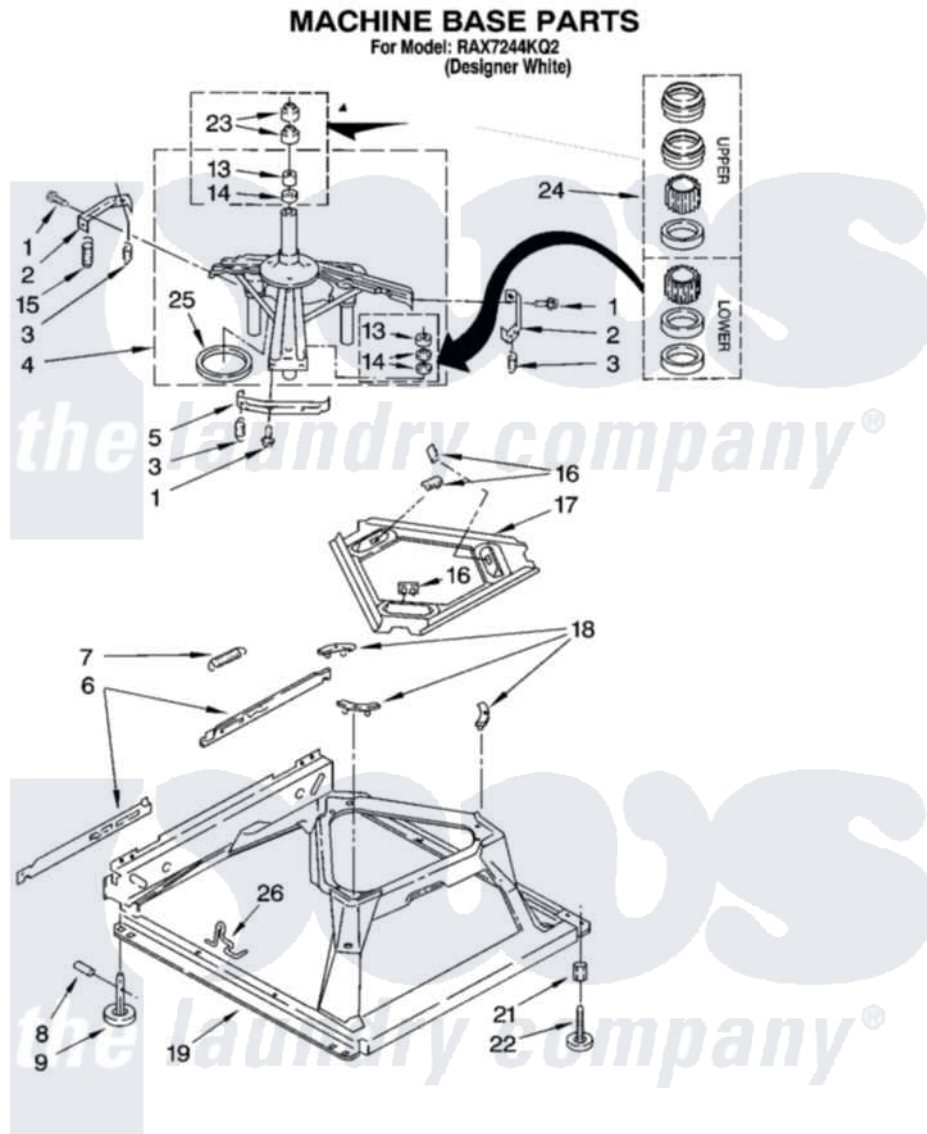

Whirlpool RAX7244KQ2 05 - MACHINE BASE PARTS

8

8180191

Whirlpool Residential Whirlpool RAX7244KQ2 Washer Parts Parts Diagram 05 - MACHINE BASE PARTS
Click on the part number to view part

Item	Original Part Number	Replaced By	Status	Part Description
1	3400076			Screw, Bracket Mounting
2	64067			Bracket, Spring Outer
3	63907			Spring, Suspension
4	3362087	280184		Support
5	64065			Bracket, Spring Outer
6	63466			Link, Leveling Mechanism
7	62597	8316845		Spring
8	62837			Pin, Knurled
9	62596	285244		Feet-Leveling
13	3347047	8546455		Bearing, Centerpost
14	357409	359449		Seal, Agitator Shaft
15	388492	W10250667		Spring, Counterweight
16	62568	285219		Pad
17	3946509			Plate, Suspension
18	3363660	285744		Pad
19	3946512	285771		Base

21	3359452		Nut, Lock
22	389102	W10001130	Foot, Leveling
23	356934	8577376	Seal, Centerpost
24	285203		Centerpost Bearing Kit
25	63134		Ring, Sound Deadening
26	63806	W10145155	Retainer, Suspension Spring