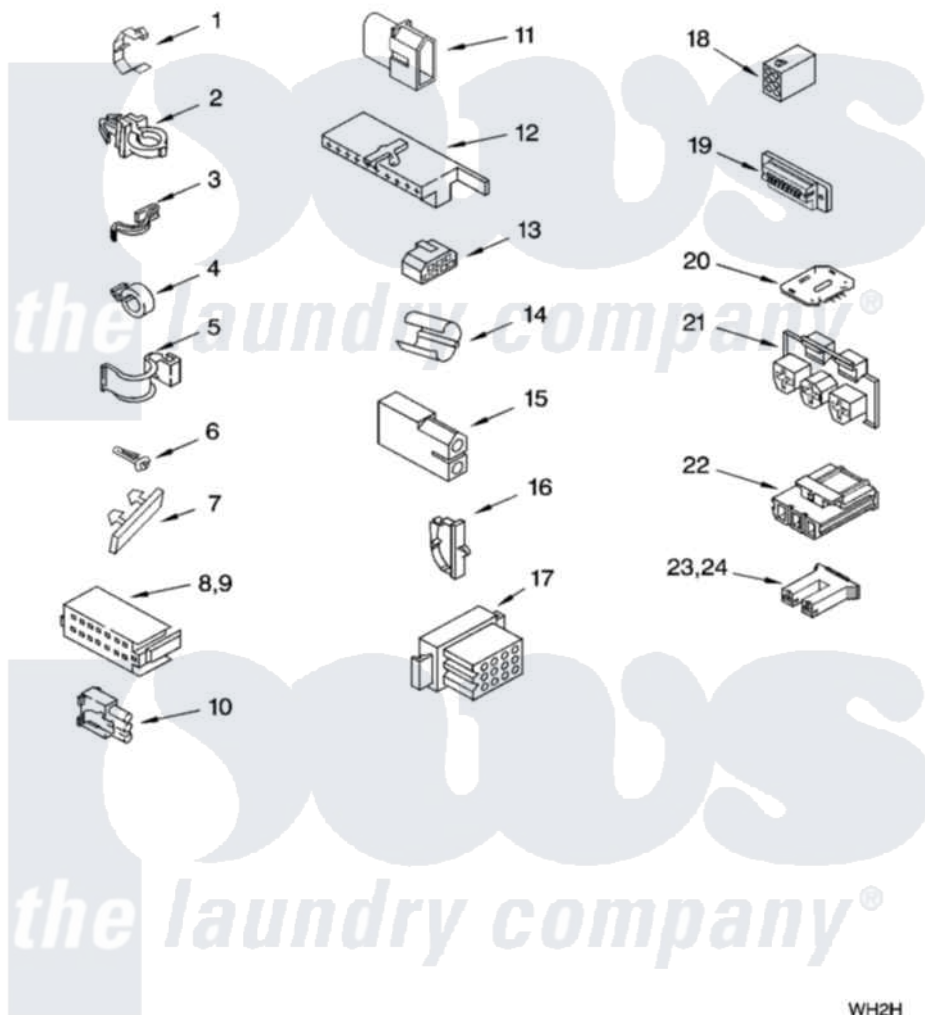

# Whirlpool RAX7244KQ2 06 - WIRING HARNESS PARTS

## WIRING HARNESS PARTS

For Model: RAX7244KQ2  
(Designer White)

WH2H

8180191

9

Whirlpool Residential Whirlpool RAX7244KQ2 Washer Parts Parts Diagram 06 - WIRING HARNESS PARTS  
Click on the part number to view part

Item	Original Part Number	Replaced By	Status	Part Description
1	<a href="#">3349557</a>			Retainer, Harness
2	388498		Not Available	Clip, Harness
3	3347812	<a href="#">8528351</a>		Clip
4	3352501	<a href="#">8559320</a>		Restraint, Hose
5	<a href="#">90016</a>			Clip, Pressure Switch Hose
6	3390496	<a href="#">8281256</a>		Clip, Harness
7	<a href="#">389379</a>			Retainer, Side To Feature Panel
8	<a href="#">3948614</a>			Disconnect Block
9	<a href="#">352089</a>			Timer, Block Disconnect
10	<a href="#">62889</a>			Receptacle, Terminal
11	<a href="#">353424</a>			Plug, Terminal
12	<a href="#">62505</a>			Block, Disconnect
13	<a href="#">3347243</a>			Block, Disconnect
14	<a href="#">63523</a>			Harness, Protector
15	<a href="#">717252</a>			Receptacle, Terminal
16	<a href="#">3352944</a>			Clip, Harness

17	3390423	Not Available	Block, Disconnect (12-Way) (Timer) (Use Term. 94613)
18	3347730	Not Available	Receptacle, (6-Way) (Use Term. 94613)
19	3349494		Connector, Etc
20	3407125	<a href="#">3955728</a>	Control, Etc
21	3948617	<a href="#">2172937</a>	Connector
22	<a href="#">3360056</a>		Connector
23	<a href="#">3354925</a>		Block, Connector
24	<a href="#">3354926</a>		Block, Connector