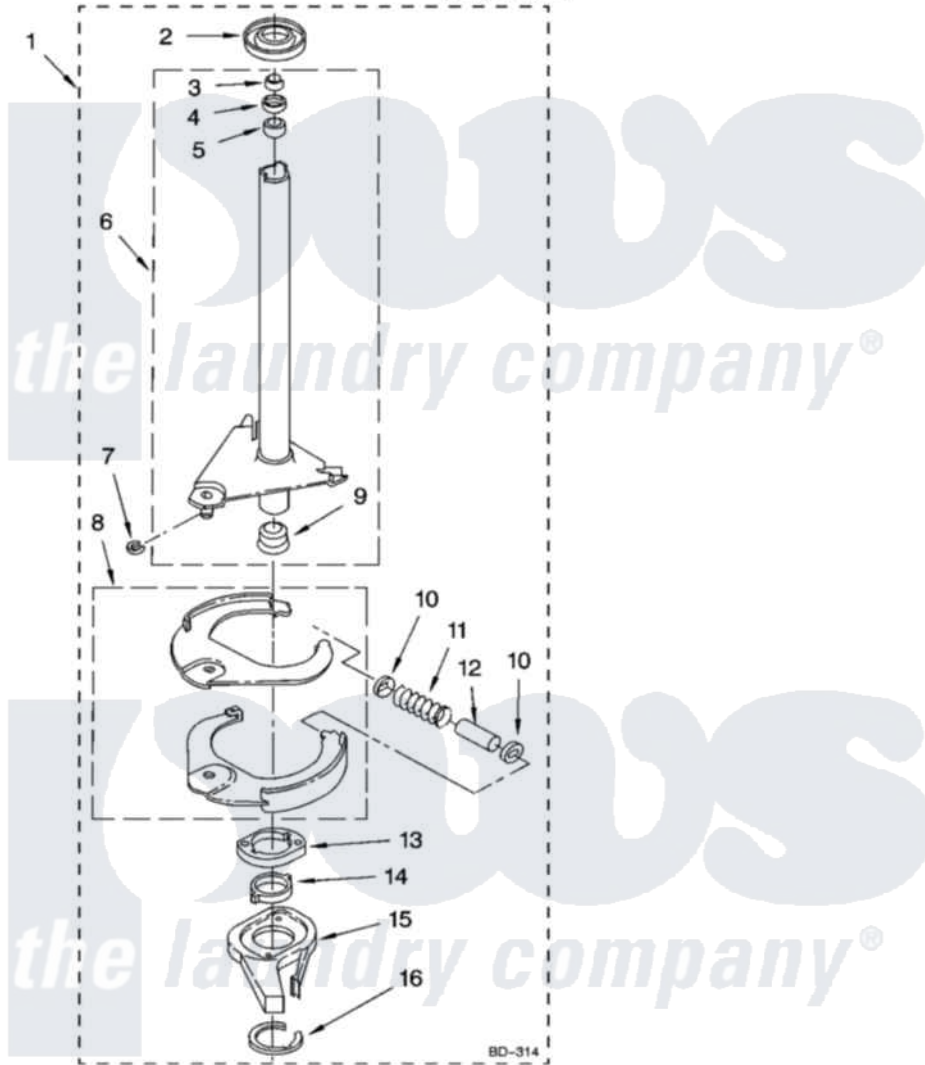

# Whirlpool RAX7244KQ2 08 - BRAKE AND DRIVE TUBE PARTS

## BRAKE AND DRIVE TUBE PARTS

For Model: RAX7244KQ2  
(Designer White)

12

8180191

Whirlpool Residential Whirlpool RAX7244KQ2 Washer Parts Parts Diagram 08 - BRAKE AND DRIVE TUBE PARTS  
Click on the part number to view part

Item	Original Part Number	Replaced By	Status	Part Description
1	388951	<a href="#">285792</a>		Basketdrive
2	<a href="#">62658</a>			Ring, Thrust
3	<a href="#">91939</a>			Seal, Shaft
4	<a href="#">356427</a>			Seal, Spin Pinion
5	<a href="#">356937</a>			Spacer, Drive Tube
6	64027	<a href="#">64208</a>		Tube-Spin
7	64035	<a href="#">W10083190</a>		Ring, Retaining
8	64232	<a href="#">285438</a>		Shoe-Brake
9	62703	<a href="#">8546462</a>		"T" Bearing, Spin Tube
10	62648	<a href="#">285658</a>		Sleeve
11	62647		Not Available	Spring, Brake
12	62909	<a href="#">285658</a>		Sleeve
13	63023	<a href="#">8546461</a>		Cam, Brake Release
14	<a href="#">63022</a>			Sleeve, Cam
15	64194	<a href="#">285790</a>		Lining
16	90368	<a href="#">W10083200</a>		Ring, Retaining