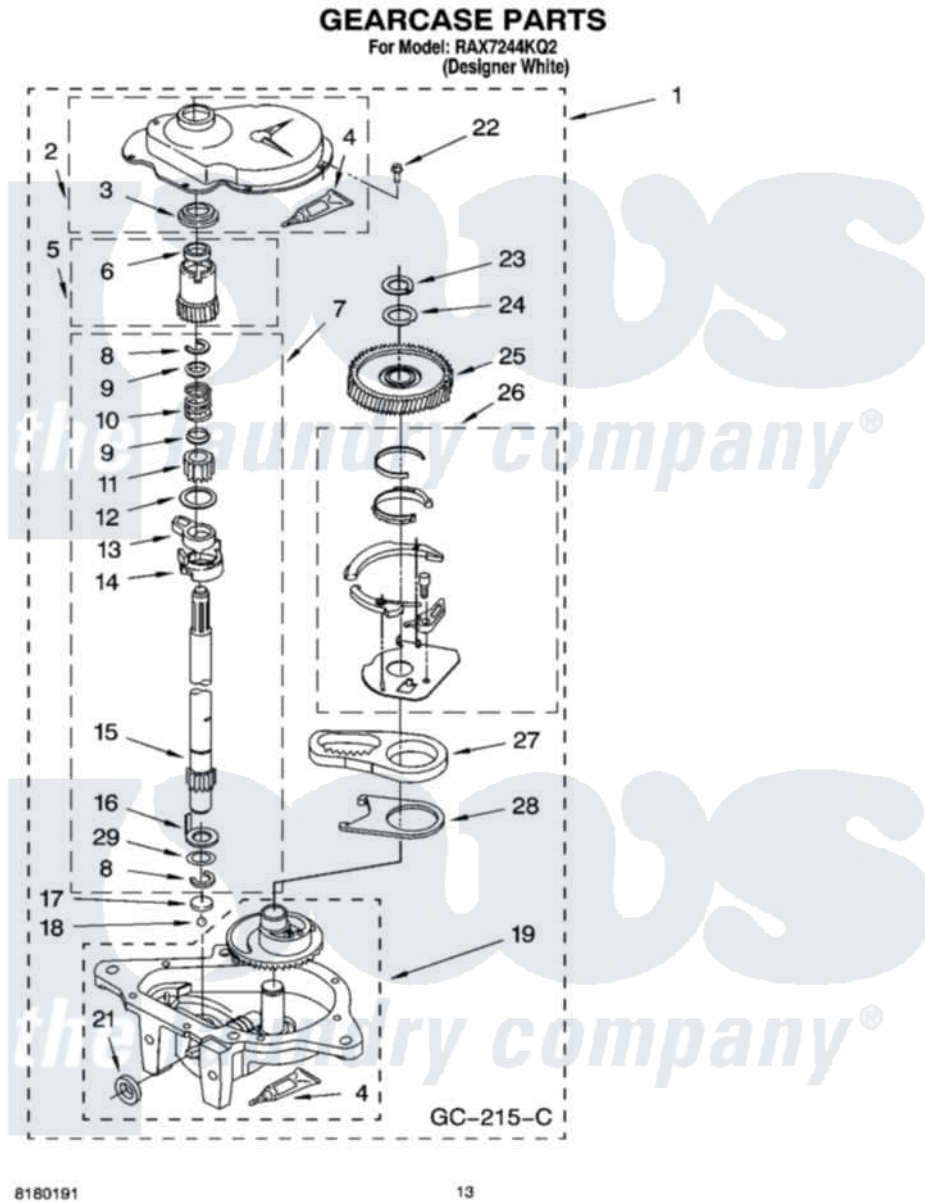

Whirlpool RAX7244KQ2 09 - GEARCASE PARTS

8180191

13

Whirlpool [Residential Whirlpool RAX7244KQ2 Washer Parts](#) Parts Diagram 09 - GEARCASE PARTS
Click on the part number to view part

Item	Original Part Number	Replaced By	Status	Part Description
1	3360630	3360629		Gearcase
2	285202			Cover, Gearcase
3	3349985			Seal, Gearcase Cover
4	285195			Sealer Sealer, Gasket
5	63320	285362		Gear and Pinion
6	356427			Seal, Spin Pinion
7	389387			Shaft, Agitator
8	90369		Not Available	Ring, Retaining (2)
9	62677			Retainer, Spring
10	62676			Spring, Agitator
11	63273	285509		Shaft, Agitator
12	62619			Washer, Agitator Gear
13	62580	285206		Cam-Agitator
14	62581	285206		Cam-Agitator
15	285509			Shaft, Agitator
16	62618			Washer, Cam Thrust

17	16018	285205	Bearing
18	85529	285205	Bearing
19	389230	285515	Gearcase
21	285352		Seal Kit, Thrust Plug
22	3351614		Screw, Gearcase Cover Mounting
23	3362552	285765	Ring-Retr
24	285735	285766	Washer Kit, Thrust
25	62570	285362	Gear and Pinon
26	388253	999516	Shelf-Glas
27	3349296	8546456	Rack, Connecting
28	62621		Actuator, Shift
29	388815		Washer, Intermediate 1 3976263 Miscellaneous Parts Bag 2 3976300 Washer, Inlet Hose 3 3366913 Clamp, Hose