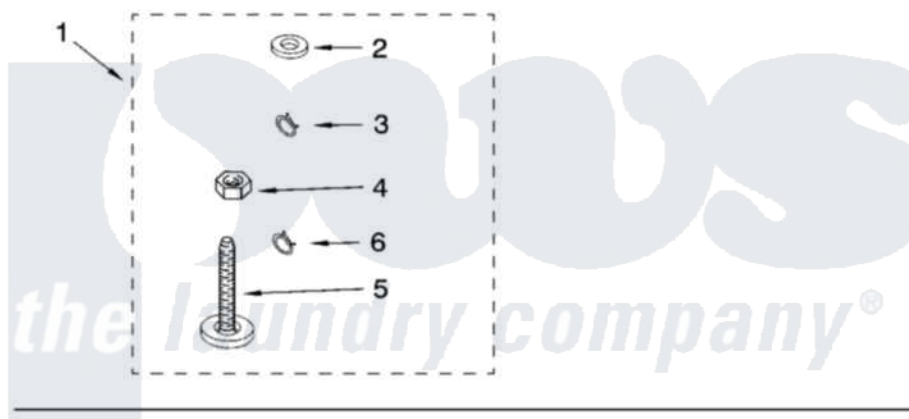

Whirlpool RAX7244KQ2 10 - MISCELLANEOUS PARTS - OPTIONAL PARTS (NOT INCLUDED)

MISCELLANEOUS PARTS

For Model: RAX7244KQ2
(Designer White)

Whirlpool [Residential Whirlpool RAX7244KQ2 Washer Parts](#) Parts Diagram 10 - MISCELLANEOUS PARTS - OPTIONAL PARTS (NOT INCLUDED)

[Click on the part number to view part](#)

Item	Original Part Number	Replaced By	Status	Part Description
1	3976263	285654		Parts-Misc
2	3976300	16123		Washer Inlet-Hose Miscellaneous Parts Must be Ordered Separately.
3	3366912	356138		Clamp, Hose
4	3359452			Nut, Lock
5	389102	W10001130		Foot, Leveling
6	3366913	3357331		Clamp, Drain
"	72017			Paint, Touch-Up
"	350938			Paint, Pressurized Spray B
"	350930			Paint, Pressurized Spray B
"	799344			Paint, Touch-Up)
"	N/A		Not Available	OIL
"	350572			Oil
"	N/A		Not Available	LUBRICANT