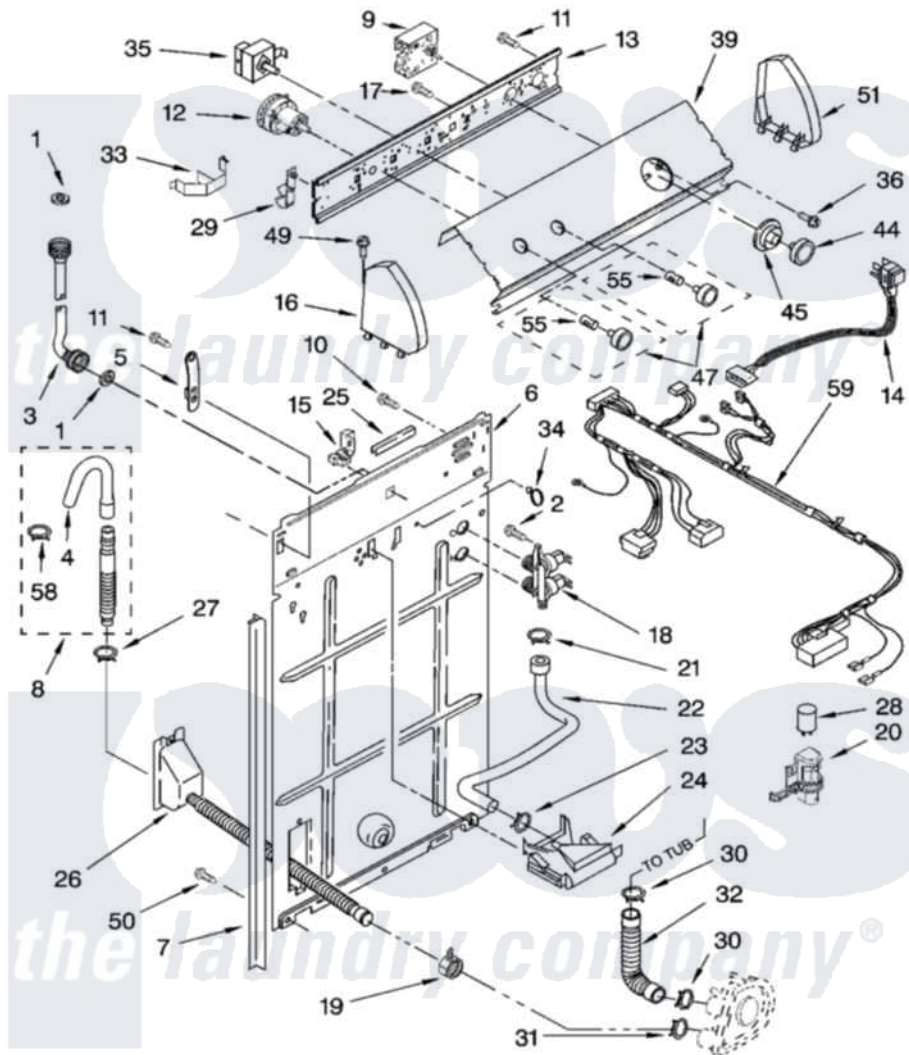

Whirlpool RAX7244PQ0 02 - CONTROL AND REAR PANEL PARTS

CONTROLS AND REAR PANEL PARTS

For Model: RAX7244PQ0
(Designer White)

8180410

3

Whirlpool [Residential Whirlpool RAX7244PQ0 Washer Parts](#) Parts Diagram 02 - CONTROL AND REAR PANEL PARTS
Click on the part number to view part

Item	Original Part Number	Replaced By	Status	Part Description
1	3976300	16123		Washer Inlet-Hose Miscellaneous Parts Must be Ordered Separately.
2	9740848			Screw, Mixing Valve Mounting
3	3949374	89503		Hose-Inlet
"	3949375	89503		Hose-Inlet
4	3357027			Nozzle, Hose Drain
5	8318255	8568314		Strap, Console
6	3357978			Panel, Rear
7	62747			Pad, Rear Panel
8	3951609	285664		Hose
"	661577	285666		Hose
"	3357090	285702		Hose
9	8541939			Timer, Control
10	3351614			Screw, Gearcase Cover Mounting
11	90767			Screw, 8A X 3/8 HeX Washer Head Tapping

12	3366847	W10337780	Switch-WL
13	3948608		Bracket, Control
14	661661	285800	Cord-Power
15	3952821	285777	Relief-Str
16	8274437	279960	Endcap
17	3400073		Screw, Ground
18	3955673	285805	Valve-Inlet
19	3976395		Restraint, Hose
20	8318046		Clip, Capacitor
21	301958	596669	Clamp, Manifold
22	8541607	3357328	Hose, Vacuum Break
23	370450	596669	Clamp, Manifold
24	3347034		Break, Vacuum
25	303294	3367669	Protector, Edge
26	8317940	W10358149	Drain Hose Assembly
27	3366912	356138	Clamp, Hose
28	661606	8572717	Capacitor, Motor Start
29	8317975		Restraint, Harness
30	3363366	616099	Clamp
31	8317496	285655	Clamp, Hose
32	3951449	285871	Hose
33	8055003		Clip, Harness And Pressure Switch
34	8559320		Restraint, Hose
35	661614		Switch, Water Temperature
36	3400818		Screw, Timer Mounting
39	3956975		Panel, Console
44	3956905		Knob, Timer
45	8557457	Not Available	Dial, Timer
47	8557459		Knob, Control
49	388326		Screw, 8-18 X 1.25
50	62863	3390631	Screw, 10-16 X 3/8
51	8274434	279960	Endcap
55	8536939		Clip, Knob
58	3366913	3357331	Clamp, Drain
59	3956951		Harness, Wiring