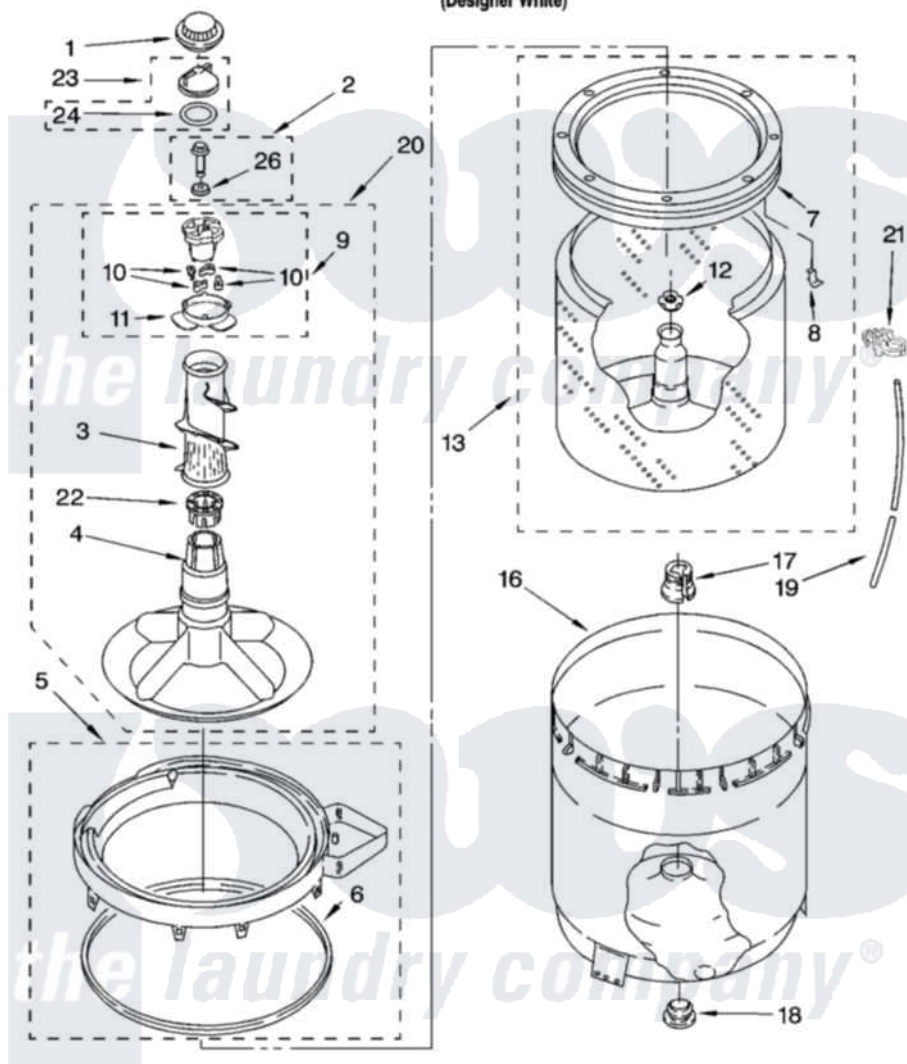

Whirlpool RAX7244PQ0 03 - AGITATOR, BASKET AND TUB PARTS

AGITATOR, BASKET AND TUB PARTS

For Model: RAX7244PQ0
(Designer White)

8180410

5

Whirlpool Residential Whirlpool RAX7244PQ0 Washer Parts Parts Diagram 03 - AGITATOR, BASKET AND TUB PARTS

[Click on the part number to view part](#)

Item	Original Part Number	Replaced By	Status	Part Description
1	3355758			Cap, Agitator
2	358237			Screw And Washer
3	3349019			Auger, Agitator
4	3350830			Agitator
5	3360611			Tub Ring And Gasket Assembly
6	3359586			Gasket, Tub Ring
7	3956205			Balance Ring
8	8519815			Clip, Balance Ring
9	3363663	285811		Cam-Agitator
10	3366877	80040		Dog-Agitator
11	3363661			Bearing, Driven Cam
12	21366			Nut, Spanner
13	3956206	3956207		Basket And Balance Ring
16	63125			Tub
17	389140			Tub Block, Basket Drive
18	383727			Gasket, Centerpod

19	3347780	353244	Hose, Pressure Switch
20	3350829	285574	Large Ring
21	2219077		Clip, Pressure Switch Hose
22	3350389	285587	Washer
23	3354733	W10074580	Cap, Barrier
24	3348855	W10072840	Fabric Softener
26	3949550		Washer