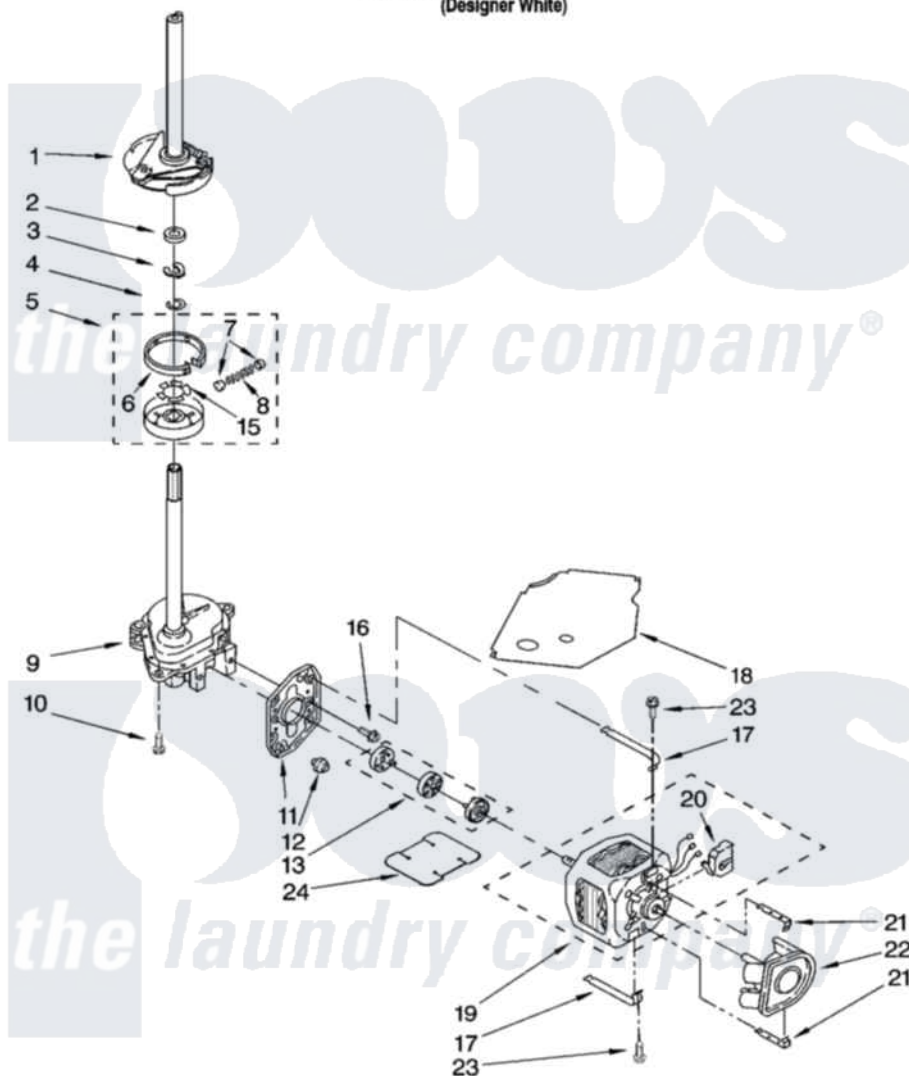

Whirlpool RAX7244PQ0 04 - BRAKE, CLUTCH, GEARCASE, MOTOR AND PUMP PARTS

BRAKE, CLUTCH, GEARCASE, MOTOR AND PUMP PARTS

For Model: RAX7244PQ0
(Designer White)

8180410

7

Whirlpool [Residential Whirlpool RAX7244PQ0 Washer Parts](#) Parts Diagram 04 - BRAKE, CLUTCH, GEARCASE, MOTOR AND PUMP PARTS
Click on the part number to view part

Item	Original Part Number	Replaced By	Status	Part Description
1	388951	285792		Basketdrive
2	63292			Washer, Spin Tube Thrust
3	62697	W10080230		Ring, Spin Tube Support
4	63283	285353		Ring
5	3951311	285785		Clutch
6	3951308	285790		Lining
7	62646			Cap, Clutch Spring
8	3946792			Spring And Damper Assembly
9	3360630	3360629		Gearcase
10	3357334	3400516		Screw Anti-Rattle
11	62611			Plate, Motor Mount To Gearcase
12	62691			Grommet, Motor
13	285753	285753A		Coupling
15	3355454			Clip, Main Drive

16	3400516		Screw Anti-Rattle
17	3349637	W10086010	Retainer, Motor
18	3362089		Shield, Tub To Motor
19	8528158	661600	Motor, Main Drive
20	3952056		Switch, Main Drive Motor
21	8546127		Retainer, Pump
22	3363394		Pump
23	3387485	273556	Screw, 10-16 X 5/8
24	3946532		Shield, Motor