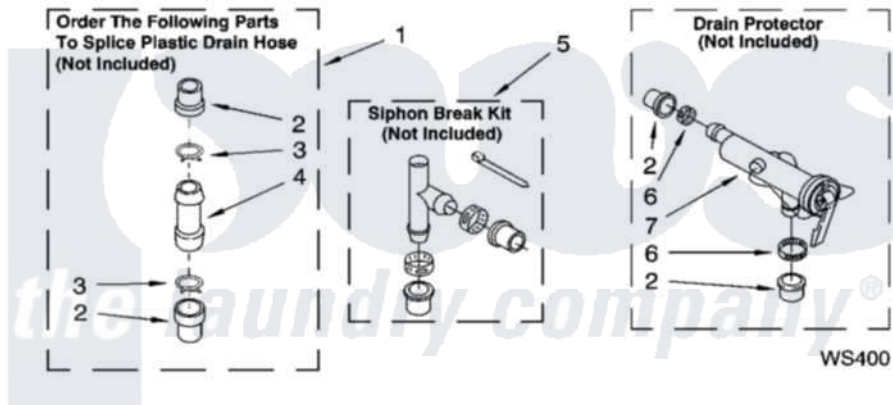

WATER SYSTEM PARTS

For Model: RAX7244PQ0
(Designer White)

8180410

11

Whirlpool [Residential Whirlpool RAX7244PQ0 Washer Parts](#) Parts Diagram 07 - WATER SYSTEM PARTS
Click on the part number to view part

Item	Original Part Number	Replaced By	Status	Part Description
1	285442			Water System Parts
2	285321			Water System Parts
3	370447	285655		Clamp, Hose
4	16272			Connector, Straight
5	285320			Water System Parts
6	65349	285655		Clamp, Hose
7	367031			Water System Parts