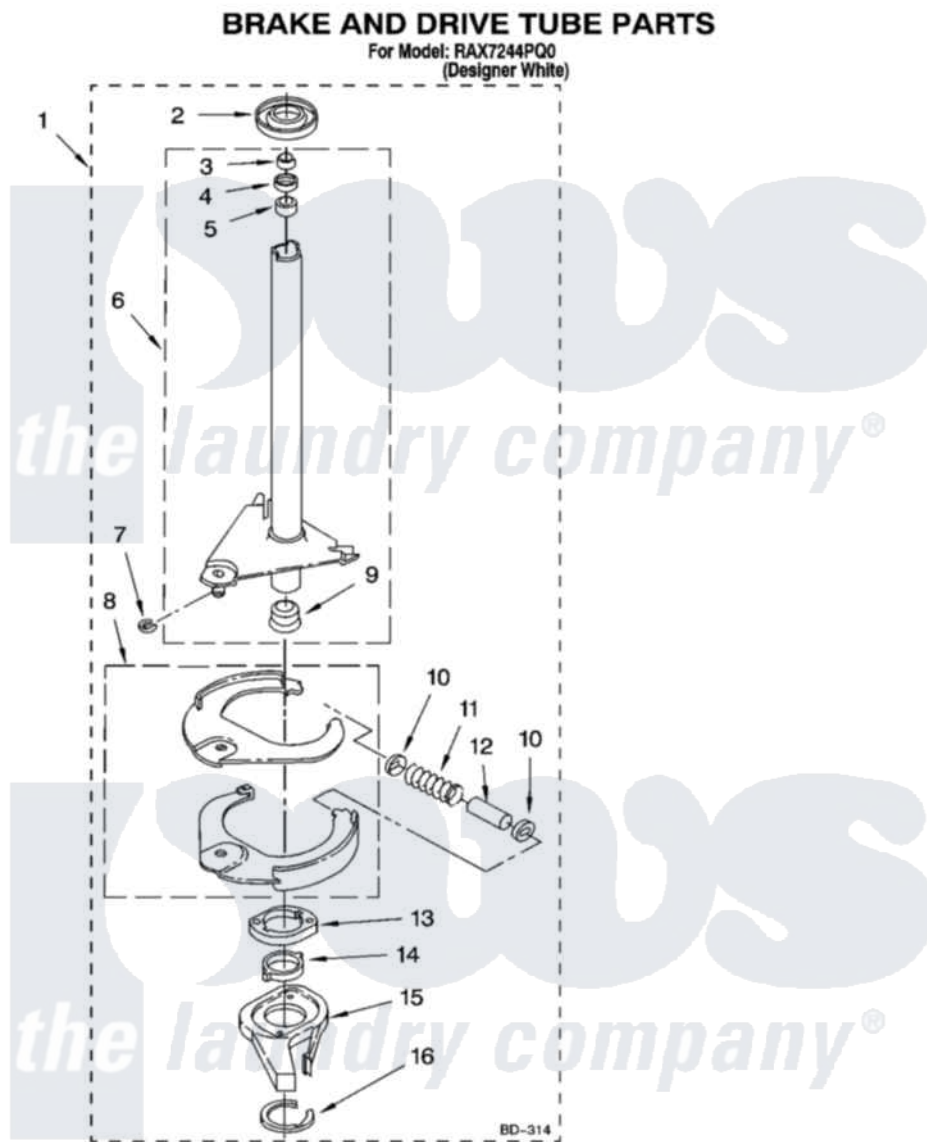

Whirlpool RAX7244PQ0 08 - BRAKE AND DRIVE TUBE PARTS

12

8180410

Whirlpool Residential Whirlpool RAX7244PQ0 Washer Parts Parts Diagram 08 - BRAKE AND DRIVE TUBE PARTS
Click on the part number to view part

Item	Original Part Number	Replaced By	Status	Part Description
1	388951	285792		Basketdrive
2	62658			Ring, Thrust
3	91939			Seal, Shaft
4	356427			Seal, Spin Pinion
5	356937			Spacer, Drive Tube
6	64027	64208		Tube-Spin
7	64035	W10083190		Ring, Retaining
8	64232	285438		Shoe-Brake
9	62703	8546462		"T" Bearing, Spin Tube
10	62648	285658		Sleeve
11	62647		Not Available	Spring, Brake
12	62909	285658		Sleeve
13	63023	8546461		Cam, Brake Release
14	63022			Sleeve, Cam
15	64194	285790		Lining
16	90368	W10083200		Ring, Retaining

" N/A

Not Available

FOLLOWING PARTS NOT
ILLUSTRATED

" [285208](#)

Lubricant