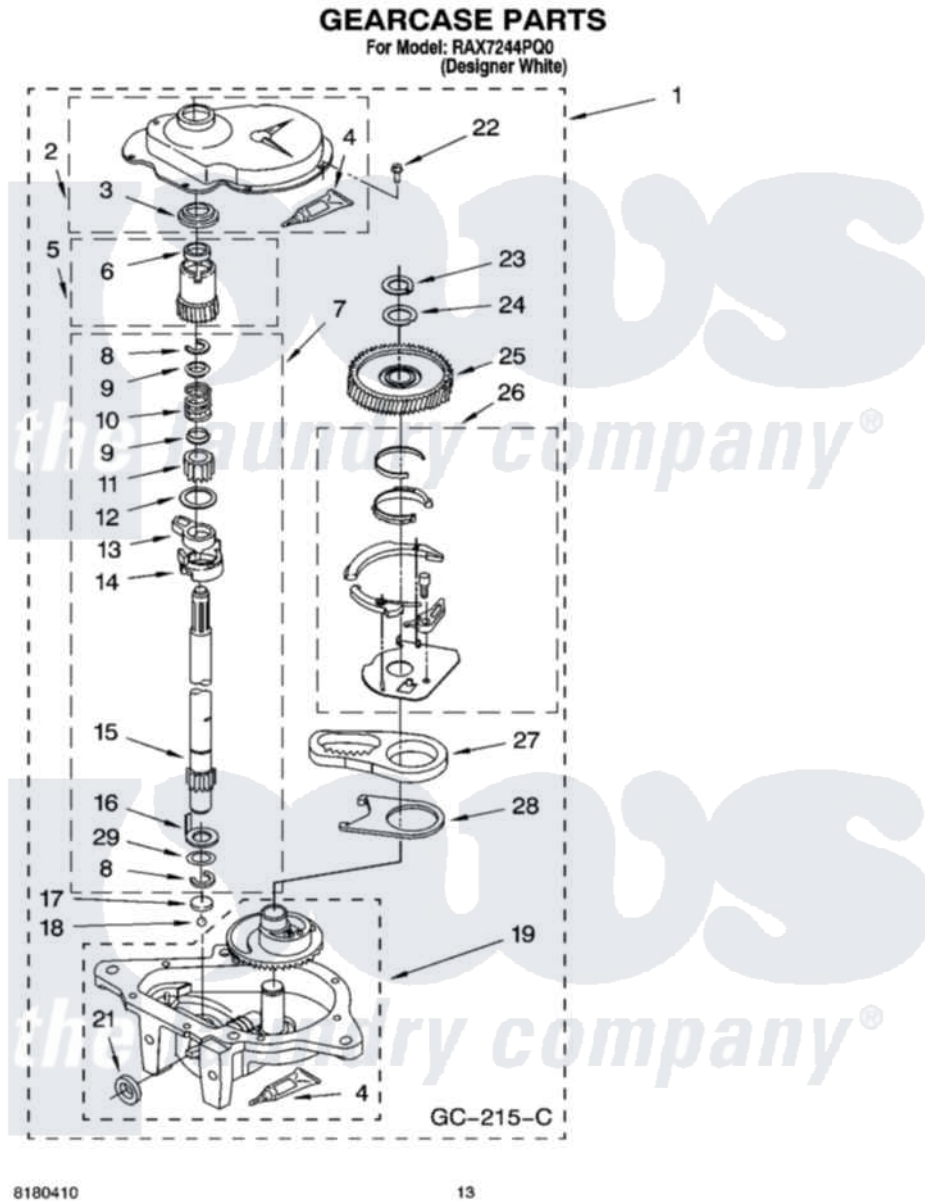

Whirlpool RAX7244PQ0 09 - GEARCASE PARTS

Whirlpool [Residential Whirlpool RAX7244PQ0 Washer Parts](#) Parts Diagram 09 - GEARCASE PARTS
Click on the part number to view part

Item	Original Part Number	Replaced By	Status	Part Description
1	3360630	3360629		Gearcase
2	285202			Cover, Gearcase
3	3349985			Seal, Gearcase Cover
4	285195			Sealer Sealer, Gasket
5	63320	285362		Gear and Pinion
6	356427			Seal, Spin Pinion
7	389387			Shaft, Agitator
8	90369		Not Available	Ring, Retaining (2)
9	62677			Retainer, Spring
10	62676			Spring, Agitator
11	63273	285509		Shaft, Agitator
12	62619			Washer, Agitator Gear
13	62580	285206		Cam-Agitator
14	62581	285206		Cam-Agitator
15	285509			Shaft, Agitator
16	62618			Washer, Cam Thrust

17	16018	285205	Bearing
18	85529	285205	Bearing
19	389230	285515	Gearcase
21	285352		Seal Kit, Thrust Plug
22	3351614		Screw, Gearcase Cover Mounting
23	3362552	285765	Ring-Retr
24	285735	285766	Washer Kit, Thrust
25	62570	285362	Gear and Pinon
26	388253	999516	Shelf-Glas
27	3349296	8546456	Rack, Connecting
28	62621		Actuator, Shift
29	388815		Washer, Intermediate 1 3976263 Miscellaneous Parts Bag 2 3976300 Washer, Inlet Hose 3 3366913 Clamp, Hose