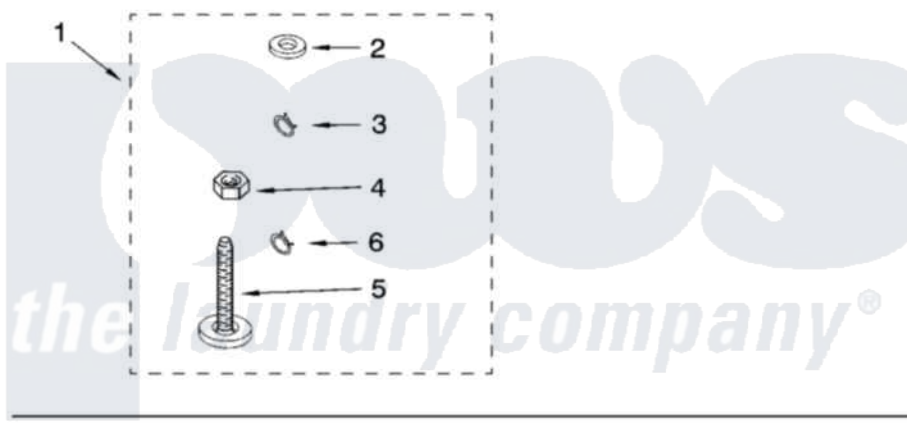

Whirlpool RAX7244PQ0 10 - MISCELLANEOUS PARTS - OPTIONAL PARTS (NOT INCLUDED)

MISCELLANEOUS PARTS

For Model: RAX7244PQ0
(Designer White)

Whirlpool [Residential Whirlpool RAX7244PQ0 Washer Parts](#) Parts Diagram 10 - MISCELLANEOUS PARTS - OPTIONAL PARTS (NOT INCLUDED)

[Click on the part number to view part](#)

Item	Original Part Number	Replaced By	Status	Part Description
1	3976263	285654		Parts-Misc
2	3976300	16123		Washer Inlet-Hose Miscellaneous Parts Must be Ordered Separately.
3	3366912	356138		Clamp, Hose
4	3359452			Nut, Lock
5	389102	W10001130		Foot, Leveling
6	3366913	3357331		Clamp, Drain
"	72017			Paint, Touch-Up
"	350938			Paint, Pressurized Spray B
"	350930			Paint, Pressurized Spray B
"	799344			Paint, Touch-Up)
"	N/A		Not Available	OIL
"	350572			Oil
"	N/A		Not Available	LUBRICANT