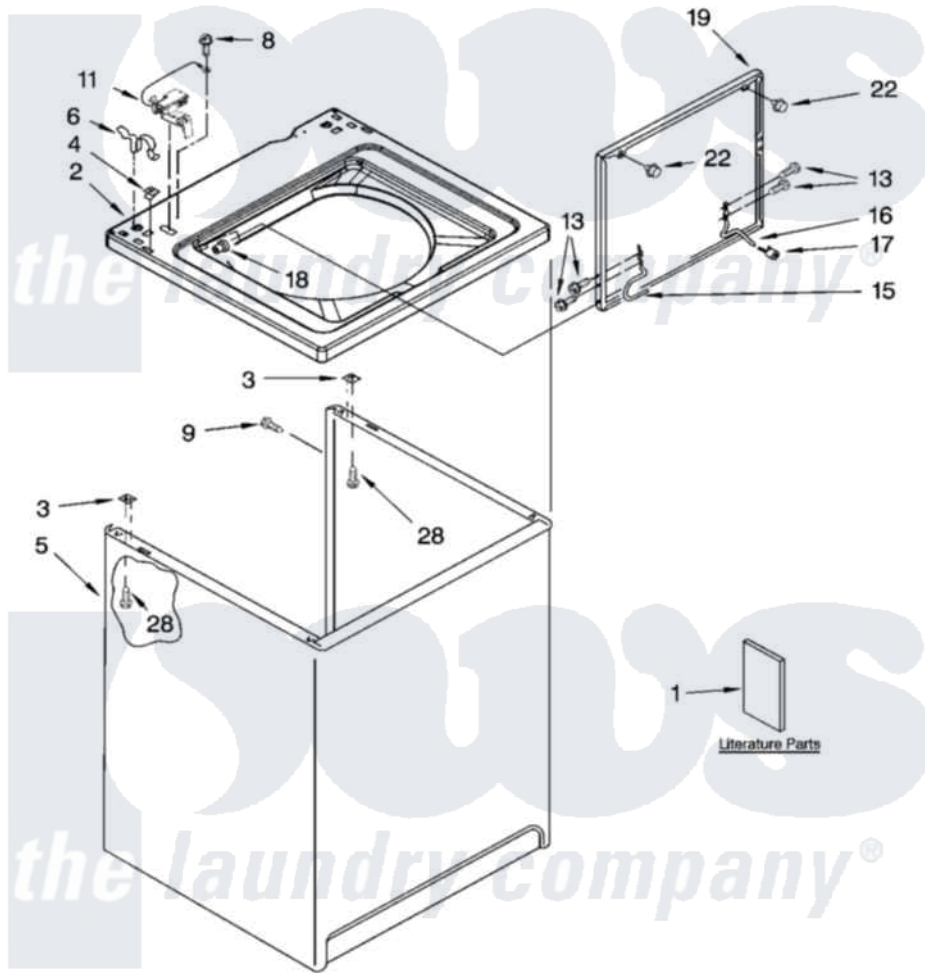

Whirlpool RAX7244PQ1 01 - TOP AND CABINET PARTS

TOP AND CABINET PARTS

For Model: RAX7244PQ1
(Designer White)

AUTOMATIC
WASHER

5-05 Litho in U.S.A. (dtd)

1

Part No. 8180627

[Whirlpool Residential Whirlpool RAX7244PQ1 Washer Parts](#) Parts Diagram 01 - TOP AND CABINET PARTS

[Click on the part number to view part](#)

Item	Original Part Number	Replaced By	Status	Part Description
1	3957165		Not Available	Installation Instructions
"	3955913		Not Available	Feature Sheet
"	3955872		Not Available	Use & Care Guide
"	3957466		Not Available	Energy Guide
"	8541941		Not Available	Wiring Diagram
2	8318068			Top
3	62750			Spacer, Cabinet To Top (4)
4	357213			Nut, Push-In
5	63424			Cabinet
6	62780			Clip, Top And Cabinet And Rear Panel
8	3351614			Screw, Gearcase Cover Mounting
9	3357011	308685		Side Trim)
11	8318084			Switch, Lid
13	3351355	W10119828		Screw, Lid Hinge Mounting
15	8318088			Hinge, Lid

16	54583		Hinge, Lid
17	19119		Bumper, Lid Hinge
18	21258		Bearing, Lid Hinge
19	8542382	W1019385Z	Lid
22	9724509		Bumper, Lid
28	3390631		Screw, 10-16 X 3/8