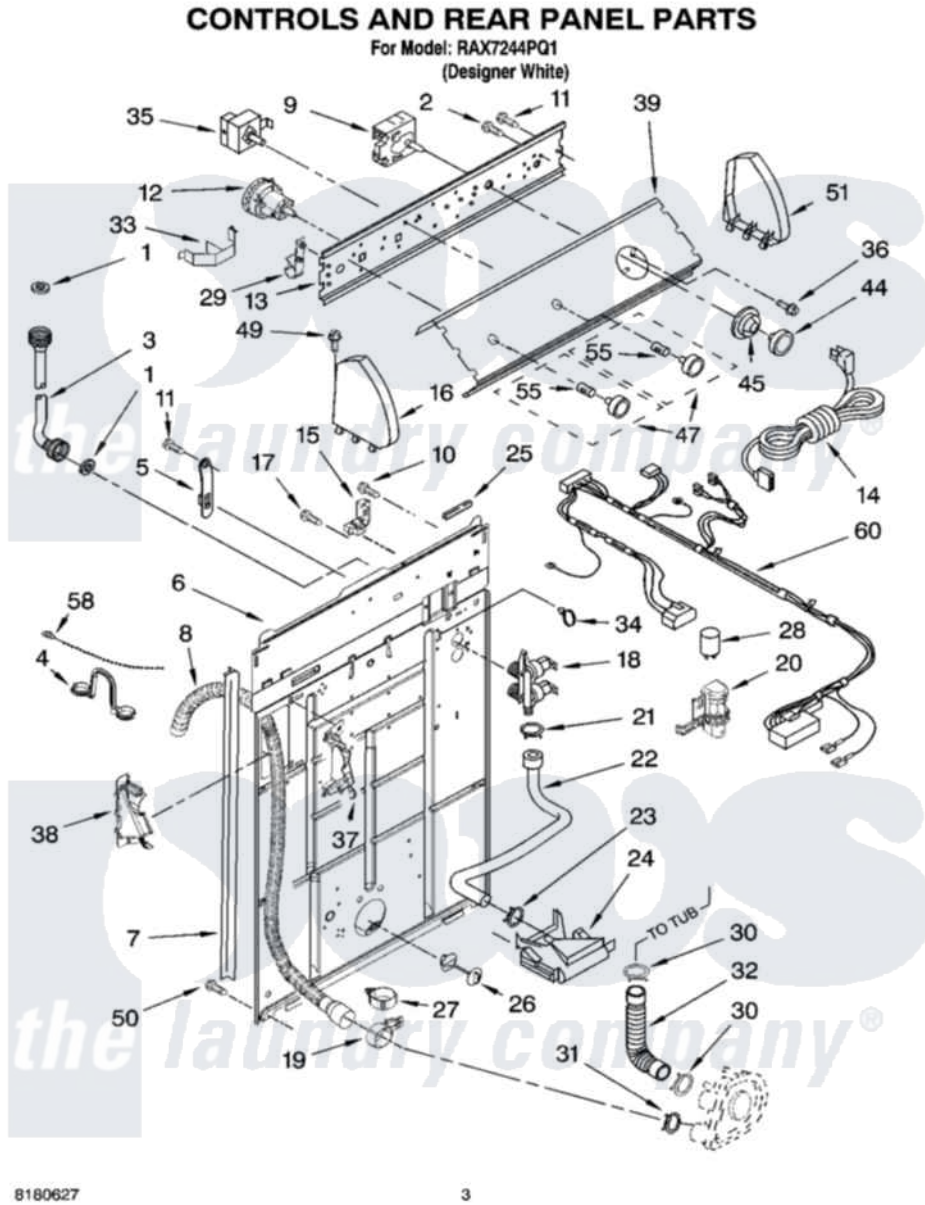

Whirlpool RAX7244PQ1 02 - CONTROL AND REAR PANEL PARTS

8180627

3

Whirlpool [Residential Whirlpool RAX7244PQ1 Washer Parts](#) Parts Diagram 02 - CONTROL AND REAR PANEL PARTS
Click on the part number to view part

Item	Original Part Number	Replaced By	Status	Part Description
1	3976300	16123		Washer Inlet-Hose Miscellaneous Parts Must be Ordered Separately.
2	3400073			Screw, Ground
3	8571377	89503		Hose-Inlet
"	8571378	89503		Hose-Inlet
4	8541672	8577378		U-Bend, Drain Hose
5	8568314			Strap, Console
6	8318015			Panel, Rear
7	62747			Pad, Rear Panel
8	8559373	W10096921		Drain Hose Assembly
9	8541939			Timer, Control
10	3351614			Screw, Gearcase Cover Mounting
11	90767			Screw, 8A X 3/8 HeX Washer Head Tapping
12	3366847	W10337780		Switch-WL
13	3948608			Bracket, Control