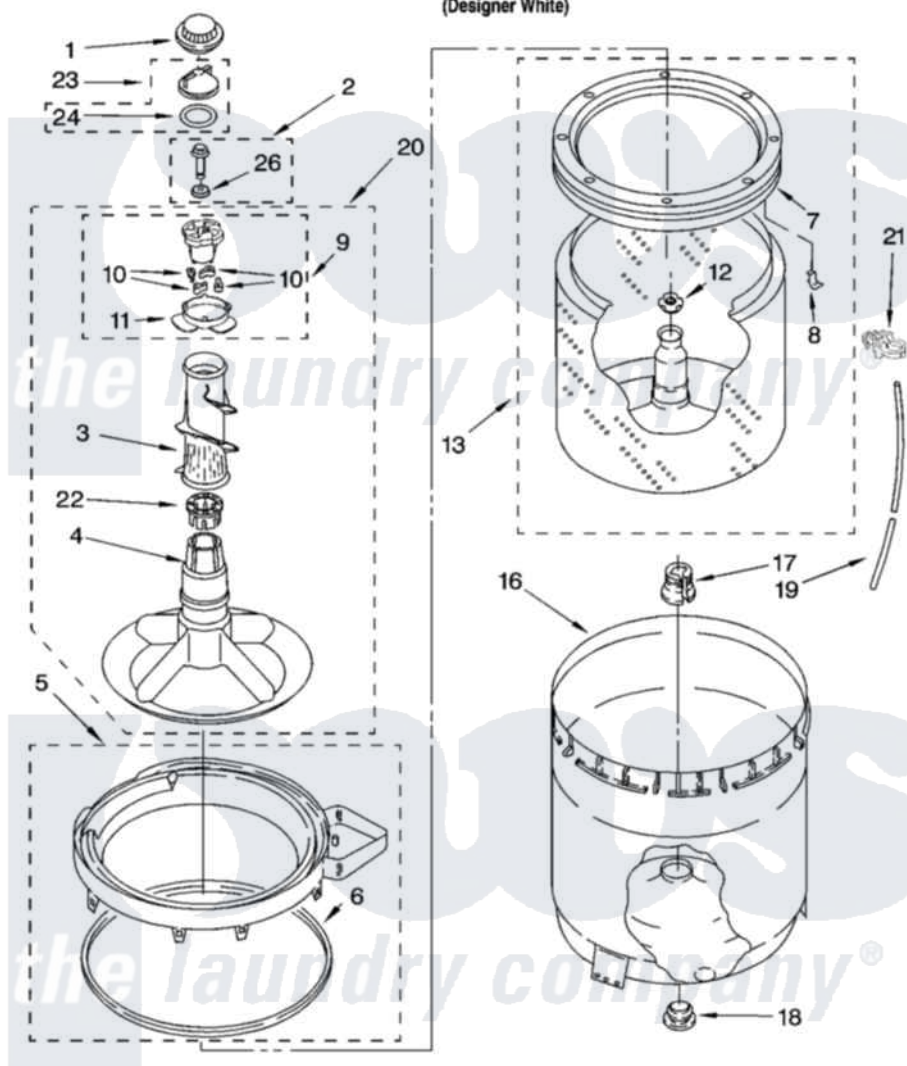

# Whirlpool RAX7244PQ1 03 - AGITATOR, BASKET AND TUB PARTS

## AGITATOR, BASKET AND TUB PARTS

For Model: RAX7244PQ1  
(Designer White)

8180627

5

Whirlpool Residential Whirlpool RAX7244PQ1 Washer Parts Parts Diagram 03 - AGITATOR, BASKET AND TUB PARTS

[Click on the part number to view part](#)

Item	Original Part Number	Replaced By	Status	Part Description
1	<a href="#">3355758</a>			Cap, Agitator
2	<a href="#">358237</a>			Screw And Washer
3	<a href="#">3349019</a>			Auger, Agitator
4	<a href="#">3350830</a>			Agitator
5	<a href="#">3360611</a>			Tub Ring And Gasket Assembly
6	<a href="#">3359586</a>			Gasket, Tub Ring
7	<a href="#">3956205</a>			Balance Ring
8	<a href="#">8519815</a>			Clip, Balance Ring
9	3363663	<a href="#">285811</a>		Cam-Agitator
10	3366877	<a href="#">80040</a>		Dog-Agitator
11	<a href="#">3363661</a>			Bearing, Driven Cam
12	<a href="#">21366</a>			Nut, Spanner
13	3956206	<a href="#">3956207</a>		Basket And Balance Ring
16	<a href="#">63125</a>			Tub
17	<a href="#">389140</a>			Tub Block, Basket Drive
18	<a href="#">383727</a>			Gasket, Centerpodt

19	3347780	<a href="#">353244</a>	Hose, Pressure Switch
20	3350829	<a href="#">285574</a>	Large Ring
21	<a href="#">2219077</a>		Clip, Pressure Switch Hose
22	3350389	<a href="#">285587</a>	Washer
23	3354733	<a href="#">W10074580</a>	Cap, Barrier
24	3348855	<a href="#">W10072840</a>	Fabric Softener
26	<a href="#">3949550</a>		Washer