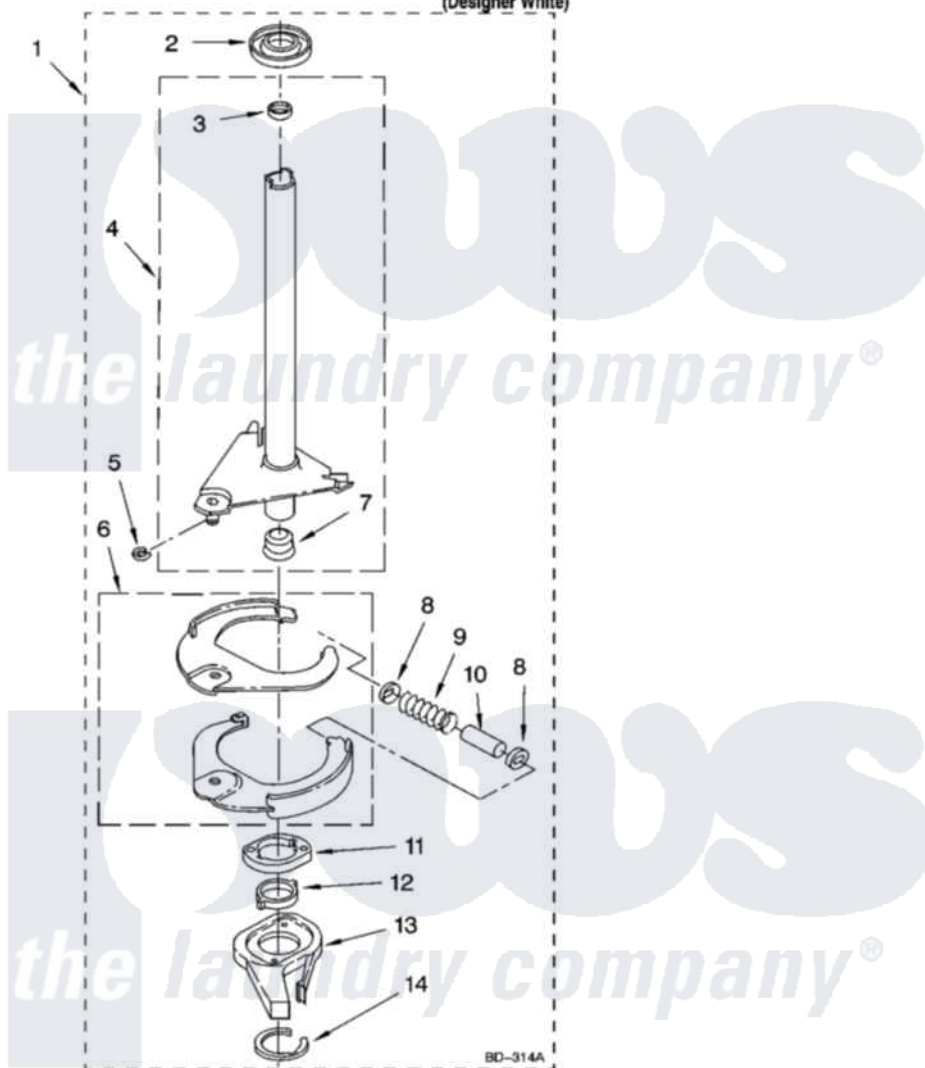

Whirlpool RAX7244PQ1 08 - BRAKE AND DRIVE TUBE PARTS

BRAKE AND DRIVE TUBE PARTS

For Model: RAX7244PQ1
(Designer White)

12

8180627

Whirlpool Residential Whirlpool RAX7244PQ1 Washer Parts Parts Diagram 08 - BRAKE AND DRIVE TUBE PARTS

[Click on the part number to view part](#)

Item	Original Part Number	Replaced By	Status	Part Description
1	388951	285792		Basketdrive
2	62658			Ring, Thrust
3	356427			Seal, Spin Pinion
4	64027	64208		Tube-Spin
5	64035	W10083190		Ring, Retaining
6	64232	285438		Shoe-Brake
7	62703	8546462		"T" Bearing, Spin Tube
8	3353956	285658		Sleeve
9	62647		Not Available	Spring, Brake
10	3355360	285658		Sleeve
11	661516	8546461		Cam, Brake Release
12	63022			Sleeve, Cam
13	64194	285790		Lining
14	90368	W10083200		Ring, Retaining
"	BLANK		Not Available	Following Parts Not Illustrated
"	285208			Lubricant