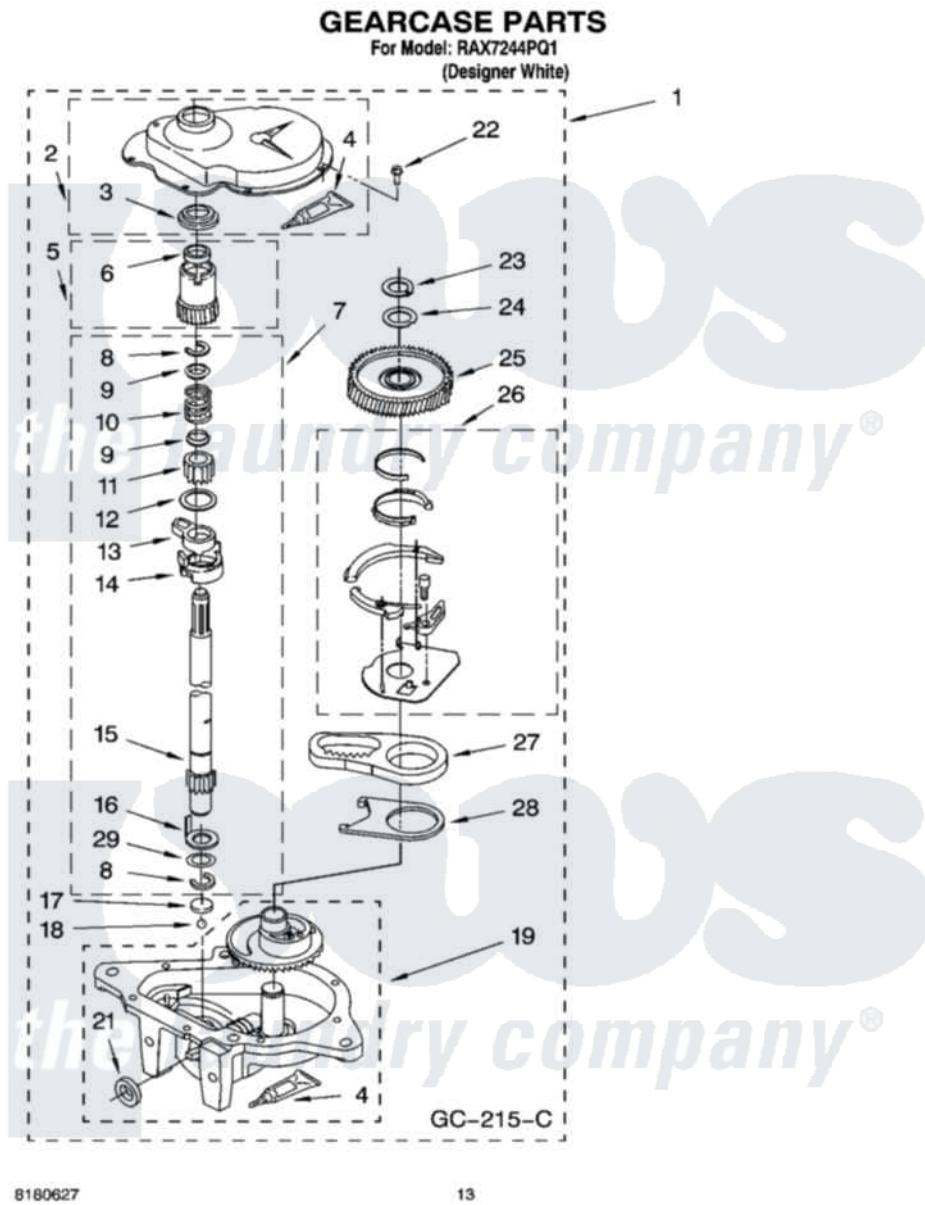

Whirlpool RAX7244PQ1 09 - GEARCASE PARTS

8180627

13

Whirlpool [Residential Whirlpool RAX7244PQ1 Washer Parts](#) Parts Diagram 09 - GEARCASE PARTS
Click on the part number to view part

Item	Original Part Number	Replaced By	Status	Part Description
1	3360630	3360629		Gearcase
2	285202			Cover, Gearcase
3	3349985			Seal, Gearcase Cover
4	285195			Sealer Sealer, Gasket
5	63320	285362		Gear and Pinion
6	356427			Seal, Spin Pinion
7	389387			Shaft, Agitator
8	90369		Not Available	Ring, Retaining (2)
9	62677			Retainer, Spring
10	62676			Spring, Agitator
11	63273	285509		Shaft, Agitator
12	62619			Washer, Agitator Gear
13	62580	285206		Cam-Agitator
14	62581	285206		Cam-Agitator
15	285509			Shaft, Agitator
16	62618			Washer, Cam Thrust

17	16018	285205	Bearing
18	85529	285205	Bearing
19	389230	285515	Gearcase
21	285352		Seal Kit, Thrust Plug
22	3351614		Screw, Gearcase Cover Mounting
23	3362552	285765	Ring-Retr
24	285735	285766	Washer Kit, Thrust
25	62570	285362	Gear and Pinon
26	388253	999516	Shelf-Glas
27	3349296	8546456	Rack, Connecting
28	62621		Actuator, Shift
29	388815		Washer, Intermediate 1 3976263 Miscellaneous Parts Bag 2 3976300 Washer, Inlet Hose 3 3366913 Clamp, Hose