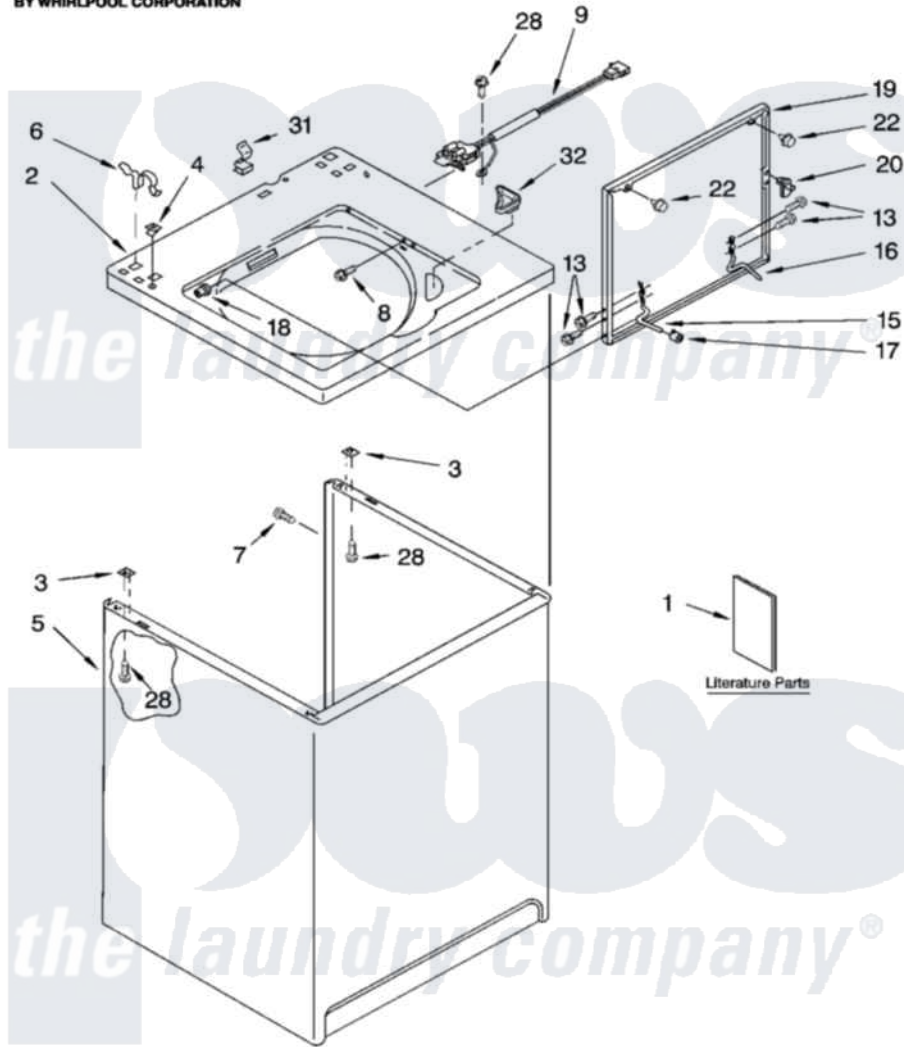

# Whirlpool RAX7245KQ1 01 - TOP AND CABINET PARTS

## TOP AND CABINET PARTS

For Model: RAX7245KQ1  
(Designer White)

AUTOMATIC  
WASHER

9-03 Litho In U.S.A. (drd)

1

Part No. 8180096

Whirlpool Residential Whirlpool RAX7245KQ1 Washer Parts Parts Diagram 01 - TOP AND CABINET PARTS

[Click on the part number to view part](#)

Item	Original Part Number	Replaced By	Status	Part Description
1	LIT3956025		Not Available	Literature Parts (Installation Instructions)
"	LIT3955913		Not Available	Feature Sheet
"	<a href="#">LIT3955872</a>			Literature Parts
"	LIT3956350		Not Available	Literature Parts (Energy Guide)
"	LIT8541941		Not Available	Literature Parts (Wiring Diagram)
2	<a href="#">8271378</a>			Top
3	62750			Spacer, Cabinet To Top (4)
4	<a href="#">357213</a>			Nut, Push-In
5	<a href="#">63424</a>			Cabinet
6	<a href="#">62780</a>			Clip, Top And Cabinet And Rear Panel
7	3357011	<a href="#">308685</a>		Side Trim )
8	<a href="#">3356311</a>			Screw And Washer, Lid Switch Shield
9	3949237	<a href="#">3949247</a>		Switch-Lid
13	3351355	<a href="#">W10119828</a>		Screw, Lid Hinge Mounting