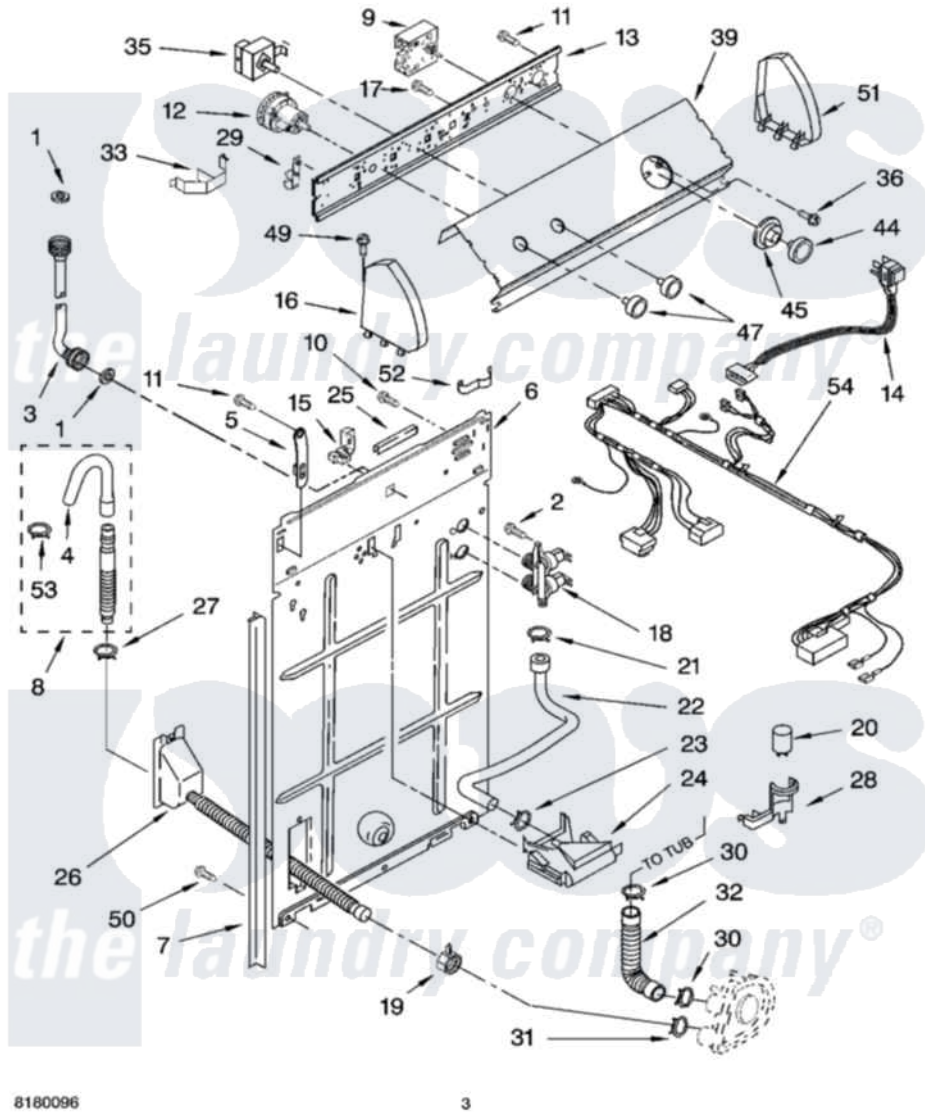

Whirlpool RAX7245KQ1 02 - CONTROL AND REAR PANEL PARTS

CONTROLS AND REAR PANEL PARTS

For Model: RAX7245KQ1
(Designer White)

8180096

3

Whirlpool [Residential Whirlpool RAX7245KQ1 Washer Parts](#) Parts Diagram 02 - CONTROL AND REAR PANEL PARTS
Click on the part number to view part

Item	Original Part Number	Replaced By	Status	Part Description
1	3976300	16123		Washer Inlet-Hose Miscellaneous Parts Must be Ordered Separately.
2	9740848			Screw, Mixing Valve Mounting
3	3949374	89503		Hose-Inlet
"	3949375	89503		Hose-Inlet
4	3357027			Nozzle, Hose Drain
5	8318255	8568314		Strap, Console
6	3357978			Panel, Rear
7	62747			Pad, Rear Panel
8	3951609	285664		Hose
"	661577	285666		Hose
"	3357090	285702		Hose
9	8541939			Timer, Control
10	3351614			Screw, Gearcase Cover Mounting
11	90767			Screw, 8A X 3/8 HeX Washer Head Tapping

12	3366846	W10335056	Switch-WL
13	3948608		Bracket, Control
14	661661	285800	Cord-Power
15	3952821	285777	Relief-Str
16	8274437	279960	Endcap
17	3400073		Screw, Ground
18	3955673	285805	Valve-Inlet
19	3976395		Restraint, Hose
20	661606	8572717	Capacitor, Motor Start
21	370451	596669	Clamp, Manifold
22	3357328		Hose, Vacuum Break
23	371503	596669	Clamp, Manifold
24	3347034		Break, Vacuum
25	303294	3367669	Protector, Edge
26	8317940	W10358149	Drain Hose Assembly
27	3366912	356138	Clamp, Hose
28	8318201	8318046	Clip, Capacitor
29	8317975		Restraint, Harness
30	3363366	616099	Clamp
31	8317496	285655	Clamp, Hose
32	3951449	285871	Hose
33	8055003		Clip, Harness And Pressure Switch
35	661614		Switch, Water Temperature
36	3400818		Screw, Timer Mounting
39	3954261		Panel, Console
44	8274390	3957821	Knob, Timer
45	8274395	3957844	Dial
47	8274378		Knob, Control
49	388326		Screw, 8-18 X 1.25
50	62863	3390631	Screw, 10-16 X 3/8
51	8274434	279960	Endcap
52	3347812	8528351	Clip
53	3366913	3357331	Clamp, Drain
54	3956519		Harness, Wiring