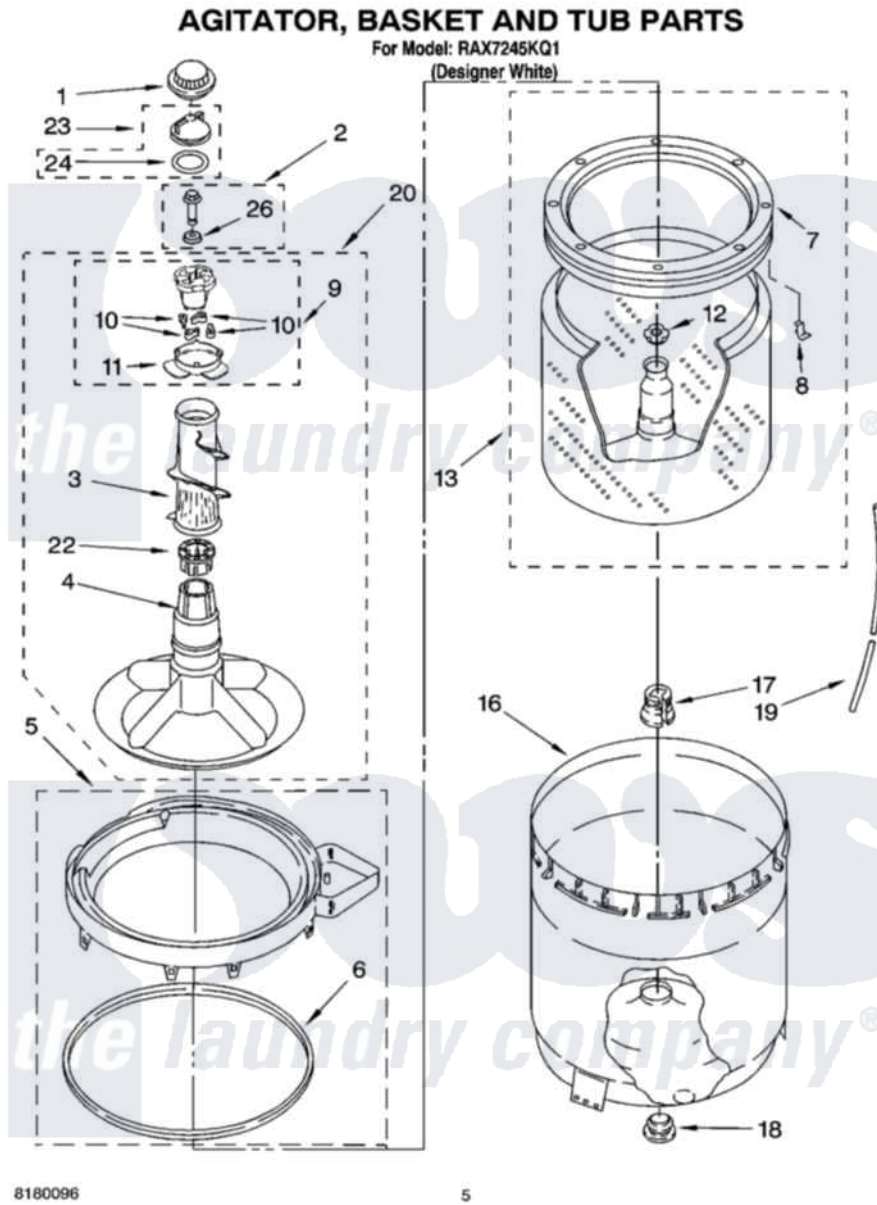

Whirlpool RAX7245KQ1 03 - AGITATOR, BASKET AND TUB PARTS

Whirlpool Residential Whirlpool RAX7245KQ1 Washer Parts Parts Diagram 03 - AGITATOR, BASKET AND TUB PARTS
Click on the part number to view part

Item	Original Part Number	Replaced By	Status	Part Description
1	3355758			Cap, Agitator
2	358237			Screw And Washer
3	3349019			Auger, Agitator
4	3350830			Agitator
5	3360611			Tub Ring And Gasket Assembly
6	3359586			Gasket, Tub Ring
7	3956205			Balance Ring
8	8519815			Clip, Balance Ring
9	3363663	285811		Cam-Agitator
10	3366877	80040		Dog-Agitator
11	3363661			Bearing, Driven Cam
12	21366			Nut, Spanner
13	3956206	3956207		Basket And Balance Ring
16	63125			Tub
17	389140			Tub Block, Basket Drive
18	383727			Gasket, Centerpod