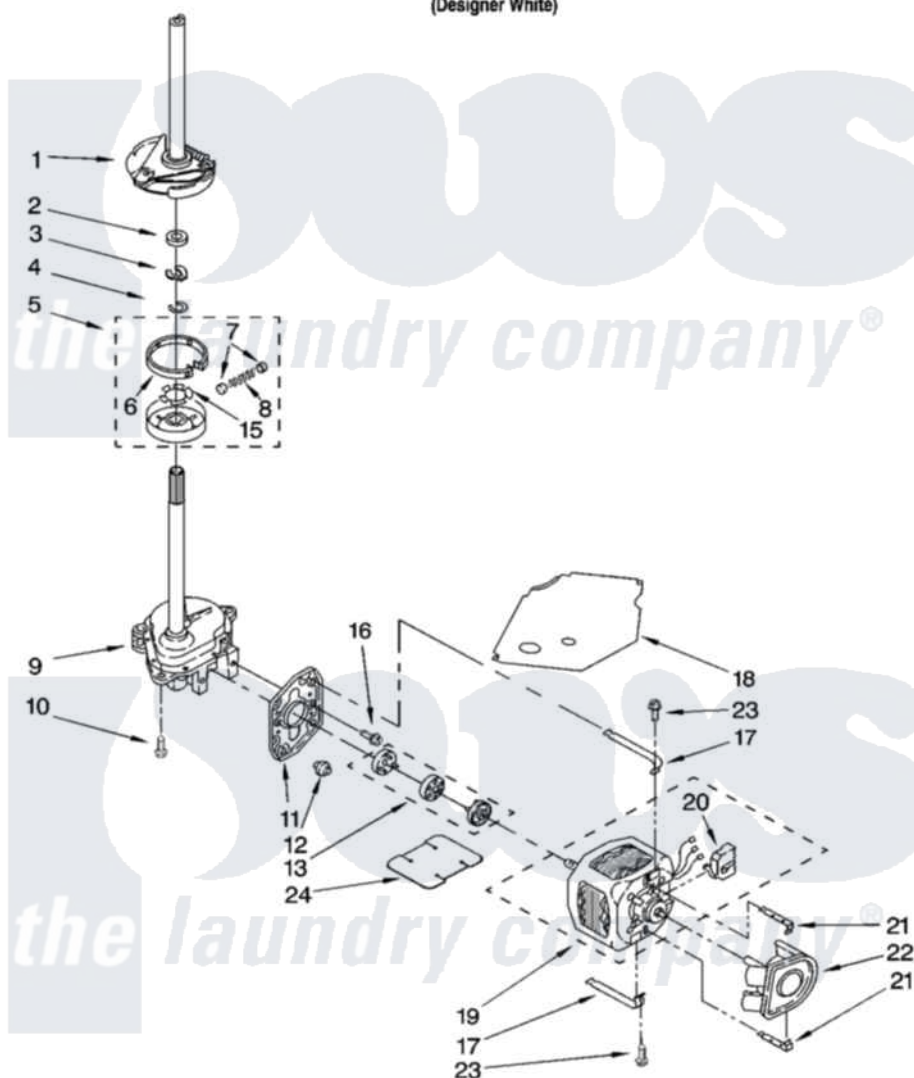

# Whirlpool RAX7245KQ1 04 - BRAKE, CLUTCH, GEARCASE, MOTOR AND PUMP PARTS

## BRAKE, CLUTCH, GEARCASE, MOTOR AND PUMP PARTS

For Model: RAX7245KQ1  
(Designer White)

8180096

7

Whirlpool [Residential Whirlpool RAX7245KQ1 Washer Parts](#) Parts Diagram 04 - BRAKE, CLUTCH, GEARCASE, MOTOR AND PUMP PARTS  
Click on the part number to view part

Item	Original Part Number	Replaced By	Status	Part Description
1	388951	<a href="#">285792</a>		Basketdrive
2	<a href="#">63292</a>			Washer, Spin Tube Thrust
3	62697	<a href="#">W10080230</a>		Ring, Spin Tube Support
4	63283	<a href="#">285353</a>		Ring
5	3951311	<a href="#">285785</a>		Clutch
6	3951308	<a href="#">285790</a>		Lining
7	<a href="#">62646</a>			Cap, Clutch Spring
8	<a href="#">3946792</a>			Spring And Damper Assembly
9	3360630	<a href="#">3360629</a>		Gearcase
10	3357334	<a href="#">3400516</a>		Screw Anti-Rattle
11	<a href="#">62611</a>			Plate, Motor Mount To Gearcase
12	<a href="#">62691</a>			Grommet, Motor
13	285753	<a href="#">285753A</a>		Coupling
15	<a href="#">3355454</a>			Clip, Main Drive

16	<a href="#">3400516</a>		Screw Anti-Rattle
17	3349637	<a href="#">W10086010</a>	Retainer, Motor
18	<a href="#">3362089</a>		Shield, Tub To Motor
19	8528158	<a href="#">661600</a>	Motor, Main Drive
20	<a href="#">3952056</a>		Switch, Main Drive Motor
21	62700	<a href="#">8546127</a>	Retainer, Pump
22	<a href="#">3363394</a>		Pump
23	3387485	<a href="#">273556</a>	Screw, 10-16 X 5/8
24	<a href="#">3946532</a>		Shield, Motor