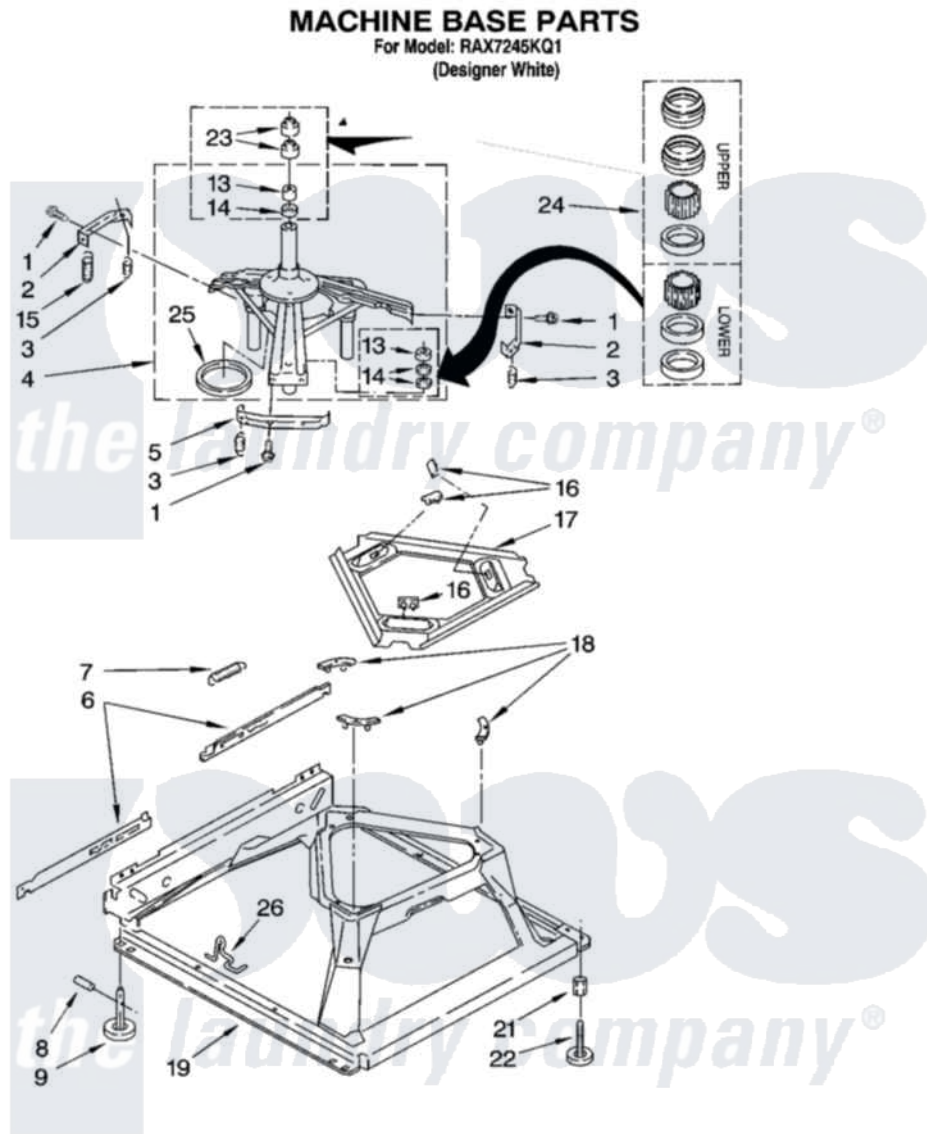

# Whirlpool RAX7245KQ1 05 - MACHINE BASE PARTS

8

8180096

Whirlpool Residential Whirlpool RAX7245KQ1 Washer Parts Parts Diagram 05 - MACHINE BASE PARTS  
[Click on the part number to view part](#)

Item	Original Part Number	Replaced By	Status	Part Description
1	<a href="#">3400076</a>			Screw, Bracket Mounting
2	<a href="#">64067</a>			Bracket, Spring Outer
3	<a href="#">63907</a>			Spring, Suspension
4	3362087	<a href="#">280184</a>		Support
5	<a href="#">64065</a>			Bracket, Spring Outer
6	<a href="#">63466</a>			Link, Leveling Mechanism
7	62597	<a href="#">8316845</a>		Spring
8	<a href="#">62837</a>			Pin, Knurled
9	62596	<a href="#">285244</a>		Feet-Leveling
13	3347047	<a href="#">8546455</a>		Bearing, Centerpost
14	357409	<a href="#">359449</a>		Seal, Agitator Shaft
15	388492	<a href="#">W10250667</a>		Spring, Counterweight
16	62568	<a href="#">285219</a>		Pad
17	<a href="#">3946509</a>			Plate, Suspension
18	3363660	<a href="#">285744</a>		Pad
19	3946512	<a href="#">285771</a>		Base

21	<a href="#">3359452</a>		Nut, Lock
22	389102	<a href="#">W10001130</a>	Foot, Leveling
23	356934	<a href="#">8577376</a>	Seal, Centerpost
24	<a href="#">285203</a>		Centerpost Bearing Kit
25	<a href="#">63134</a>		Ring, Sound Deadening
26	63806	<a href="#">W10145155</a>	Retainer, Suspension Spring