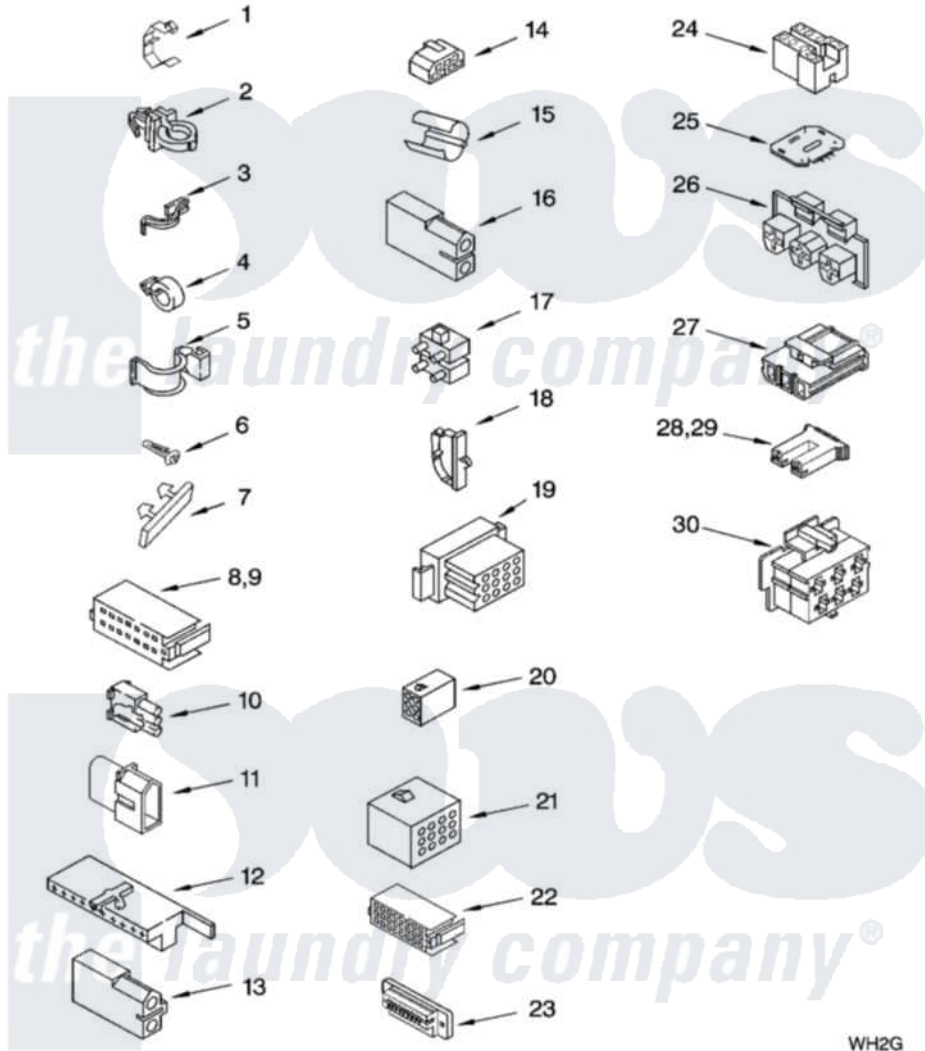

# Whirlpool RAX7245KQ1 06 - WIRING HARNESS PARTS

## WIRING HARNESS PARTS

For Model: RAX7245KQ1  
(Designer White)

WH2G

8180096

9

Whirlpool Residential Whirlpool RAX7245KQ1 Washer Parts Parts Diagram 06 - WIRING HARNESS PARTS  
Click on the part number to view part

Item	Original Part Number	Replaced By	Status	Part Description
1	<a href="#">3349557</a>			Retainer, Harness
2	388498		Not Available	Clip, Harness
3	3347812	<a href="#">8528351</a>		Clip
4	3352501	<a href="#">8559320</a>		Restraint, Hose
5	<a href="#">90016</a>			Clip, Pressure Switch Hose
6	3390496	<a href="#">8281256</a>		Clip, Harness
7	<a href="#">389379</a>			Retainer, Side To Feature Panel
8	<a href="#">352090</a>			Timer, Block Disconnect
9	<a href="#">352089</a>			Timer, Block Disconnect
10	<a href="#">62889</a>			Receptacle, Terminal
11	<a href="#">353424</a>			Plug, Terminal
12	<a href="#">62505</a>			Block, Disconnect
13	3348075			Block, Disconnect (Motor 3 Speed) (Use Term. 94613 Or 94614)
14	<a href="#">3347243</a>			Block, Disconnect

15	<a href="#">63523</a>		Harness, Protector
16	<a href="#">717252</a>		Receptacle, Terminal
17	387566		Plug, Terminal (4-Way) (Power Cord) (Use M3 Screws)
18	<a href="#">3352944</a>		Clip, Harness
19	3390423	Not Available	Block, Disconnect (12-Way) (Timer) (Use Term. 94613)
20	3347730	Not Available	Receptacle, (6-Way) (Use Term. 94613)
21	388818		Plug, Terminal (12-Way) (Use Term. 94613 Or 94614)
22	3369366	Not Available	Timer, Block Disconnect (Black) (Amp) (Use Term. 3369365)
23	3349494		Connector, Etc
24	60687		Connector, Relay (Use Term. 308569)
25	3407125	<a href="#">3955728</a>	Control, Etc
26	3948617	<a href="#">2172937</a>	Connector
27	<a href="#">3360056</a>		Connector
28	<a href="#">3354925</a>		Block, Connector
29	<a href="#">3354926</a>		Block, Connector
30	3948615	Not Available	Connector (T.P.A.) (6-Circuit) (Temp. Switch) (Use Term. 3948619 OR 3948620.)