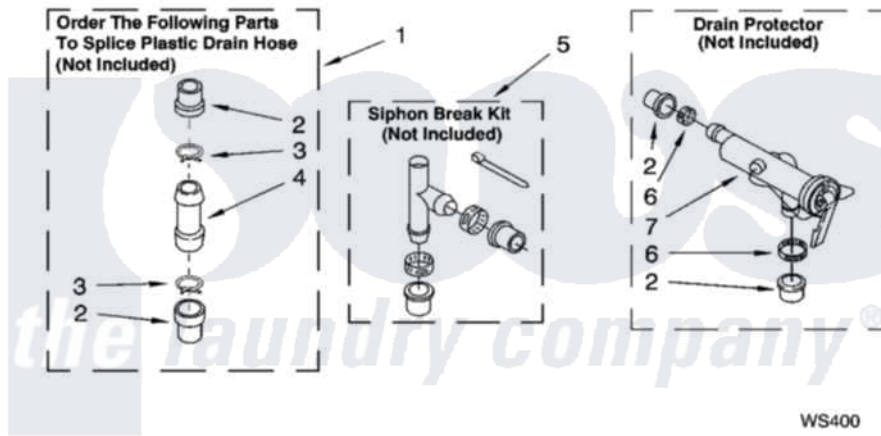

WATER SYSTEM PARTS

For Model: RAX7245KQ1
(Designer White)

WS400

8180096

11

Whirlpool [Residential Whirlpool RAX7245KQ1 Washer Parts](#) Parts Diagram 07 - WATER SYSTEM PARTS
Click on the part number to view part

Item	Original Part Number	Replaced By	Status	Part Description
1	285442			Water System Parts
2	285321			Water System Parts
3	370447	285655		Clamp, Hose
4	16272			Connector, Straight
5	285320			Water System Parts
6	65349	285655		Clamp, Hose
7	367031			Water System Parts