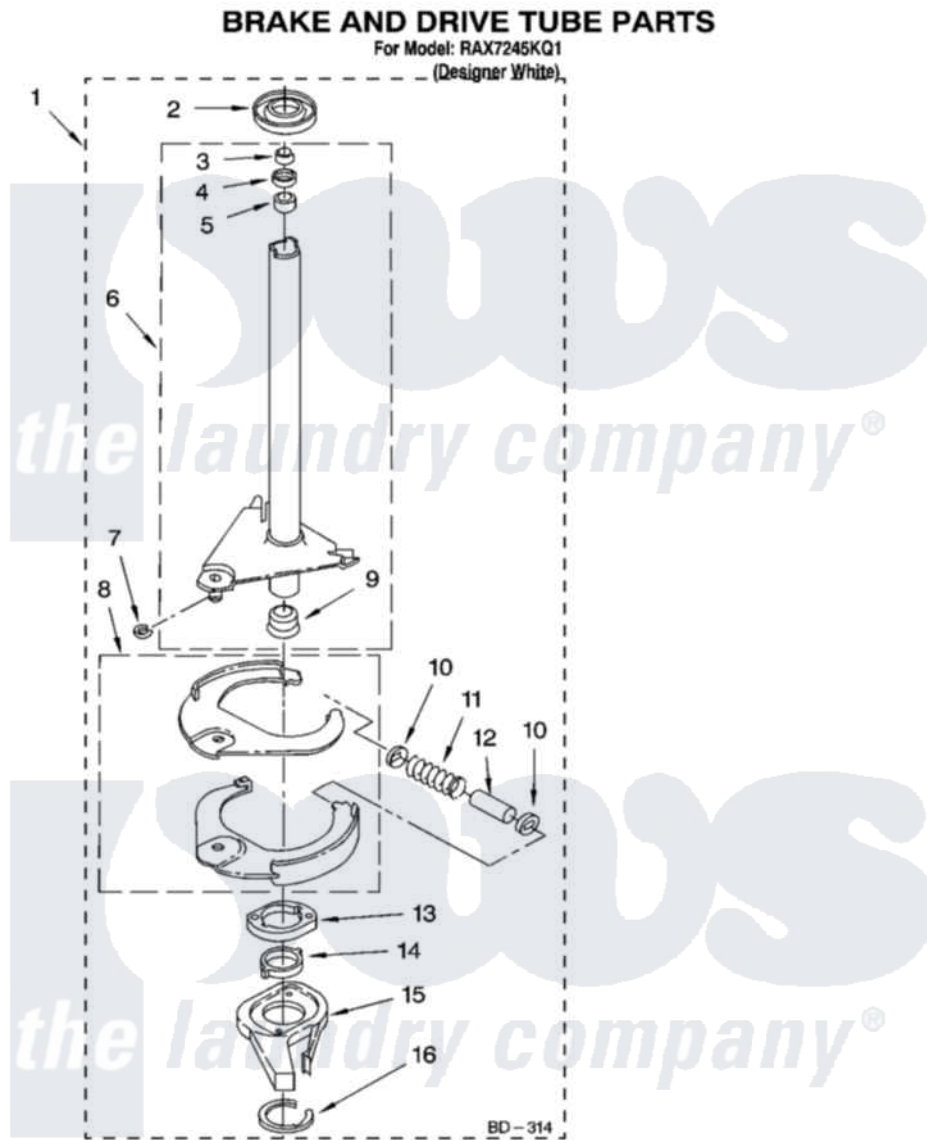

Whirlpool RAX7245KQ1 08 - BRAKE AND DRIVE TUBE PARTS

12

8180096

Whirlpool Residential Whirlpool RAX7245KQ1 Washer Parts Parts Diagram 08 - BRAKE AND DRIVE TUBE PARTS
Click on the part number to view part

Item	Original Part Number	Replaced By	Status	Part Description
1	388951	285792		Basketdrive
2	62658			Ring, Thrust
3	91939			Seal, Shaft
4	356427			Seal, Spin Pinion
5	356937			Spacer, Drive Tube
6	64027	64208		Tube-Spin
7	64035	W10083190		Ring, Retaining
8	64232	285438		Shoe-Brake
9	62703	8546462		"T" Bearing, Spin Tube
10	62648	285658		Sleeve
11	62647		Not Available	Spring, Brake
12	62909	285658		Sleeve
13	63023	8546461		Cam, Brake Release
14	63022			Sleeve, Cam
15	64194	285790		Lining
16	90368	W10083200		Ring, Retaining

" N/A

Not Available

FOLLOWING PARTS NOT
ILLUSTRATED

" [285208](#)

Lubricant