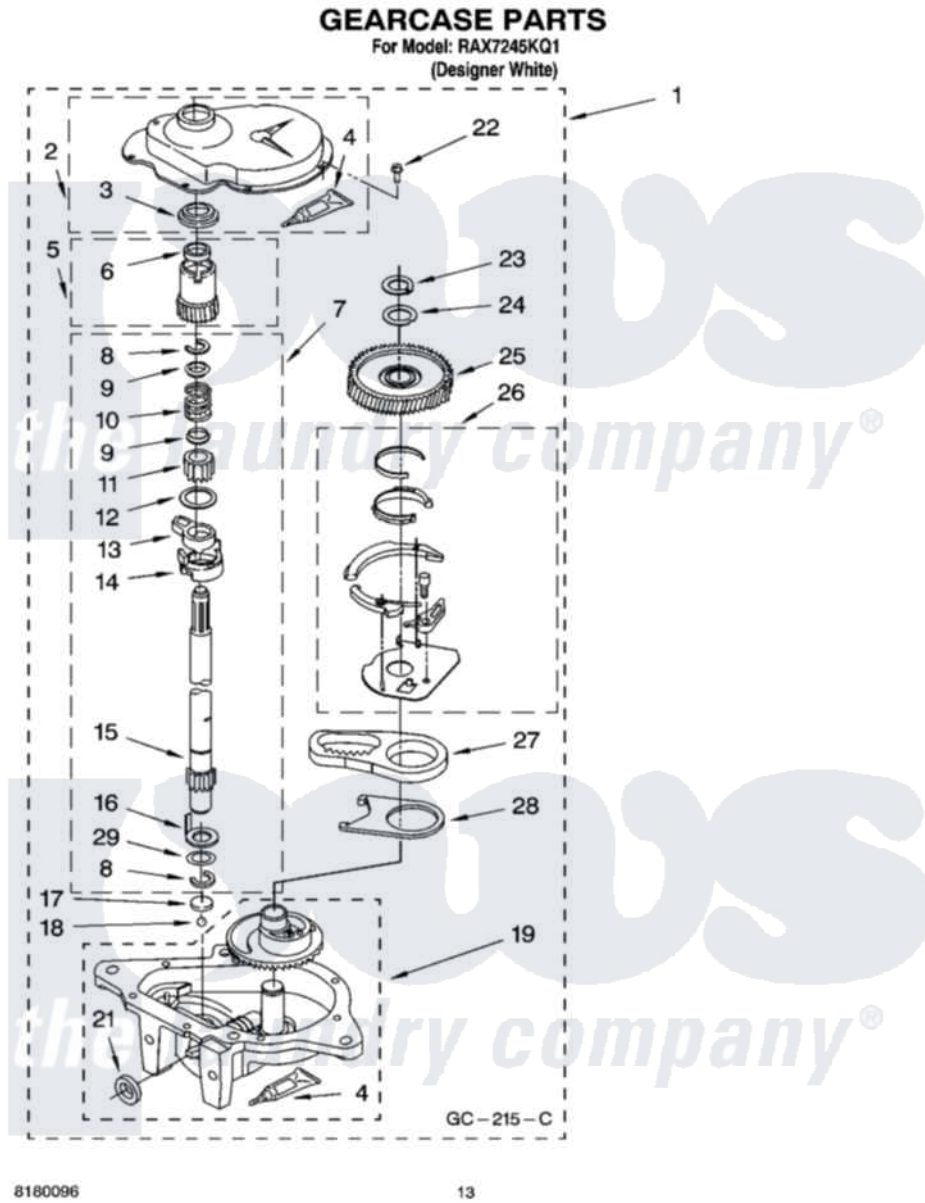

Whirlpool RAX7245KQ1 09 - GEARCASE PARTS

Whirlpool [Residential Whirlpool RAX7245KQ1 Washer Parts](#) Parts Diagram 09 - GEARCASE PARTS
Click on the part number to view part

Item	Original Part Number	Replaced By	Status	Part Description
1	3360630	3360629		Gearcase
2	285202			Cover, Gearcase
3	3349985			Seal, Gearcase Cover
4	285195			Sealer Sealer, Gasket
5	63320	285362		Gear and Pinion
6	356427			Seal, Spin Pinion
7	389387			Shaft, Agitator
8	90369		Not Available	Ring, Retaining (2)
9	62677			Retainer, Spring
10	62676			Spring, Agitator
11	63273	285509		Shaft, Agitator
12	62619			Washer, Agitator Gear
13	62580	285206		Cam-Agitator
14	62581	285206		Cam-Agitator
15	285509			Shaft, Agitator
16	62618			Washer, Cam Thrust

17	16018	285205	Bearing
18	85529	285205	Bearing
19	389230	285515	Gearcase
21	285352		Seal Kit, Thrust Plug
22	3351614		Screw, Gearcase Cover Mounting
23	3362552	285765	Ring-Retr
24	285735	285766	Washer Kit, Thrust
25	62570	285362	Gear and Pinon
26	388253	999516	Shelf-Glas
27	3349296	8546456	Rack, Connecting
28	62621		Actuator, Shift
29	388815		Washer, Intermediate 1 3976263 Miscellaneous Parts Bag 2 3976300 Washer, Inlet Hose 3 3366913 Clamp, Hose