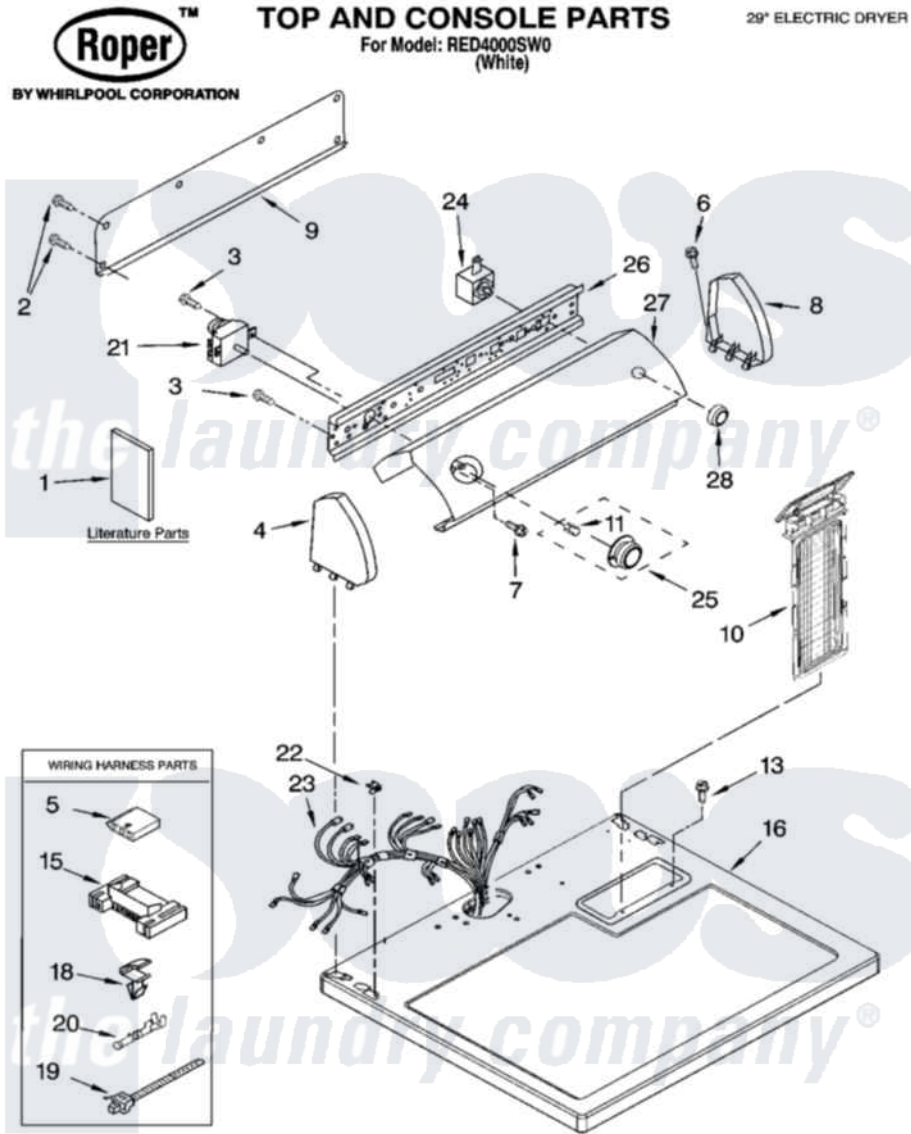

Whirlpool RED400SW0 01 - TOP AND CONSOLE PARTS

8-06 Litho in U.S.A. (LT)

1

Part No. W10113924

Whirlpool Residential Whirlpool RED400SW0 Dryer Parts Parts Diagram 01 - TOP AND CONSOLE PARTS
 Click on the part number to view part

Item	Original Part Number	Replaced By	Status	Part Description
1	8578192		Not Available	Guide, Use & Care
"	W10043010		Not Available	Sheet, Cycle Feature
"	8577187		Not Available	Instructions, Installation
"	8528187			Wiring Diagram
"	BLANK		Not Available	Following May Be Purchased DO-IT-YOURSELF REPAIR MANUALS
"	677818		Not Available	Manual, Do-It- Yourself Repair (Dryer)
2	693995			Screw, Hex Head
3	8533971	90767		Screw, 8A X 3/8 HeX Washer Head Tapping
4	8274438	279961		Endcap
5	3936144			Do-It-Yourself Repair Manuals
6	388326			Screw, 8-18 X 1.25
7	8533951	3400859		Screw, Grounding
8	8274435	279961		Endcap
9	8274261			Do-It-Yourself Repair Manuals

10	8558467		Screen, Lint
11	688805		Clip, Spring Knob
13	688983	487240	Screw, For Mtg. Service Capacitor
15	3395683		Receptacle, Multi-Terminal
16	8557930	8563985	Top
18	3394427		Clip-Harness
19	3391249		Cable Tie, Push Mount
20	94614		Terminal
21	8299780		Timer, 60 Hz
22	357213		Nut, Push-In
23	8299865	8576499	Harness, Wiring
24	3977456		Switch, Push-To-Start
25	3957748		Timer Knob Assembly
26	8271418		Bracket, Control
27	8578955		Panel, Control
28	3957802		Knob, Control