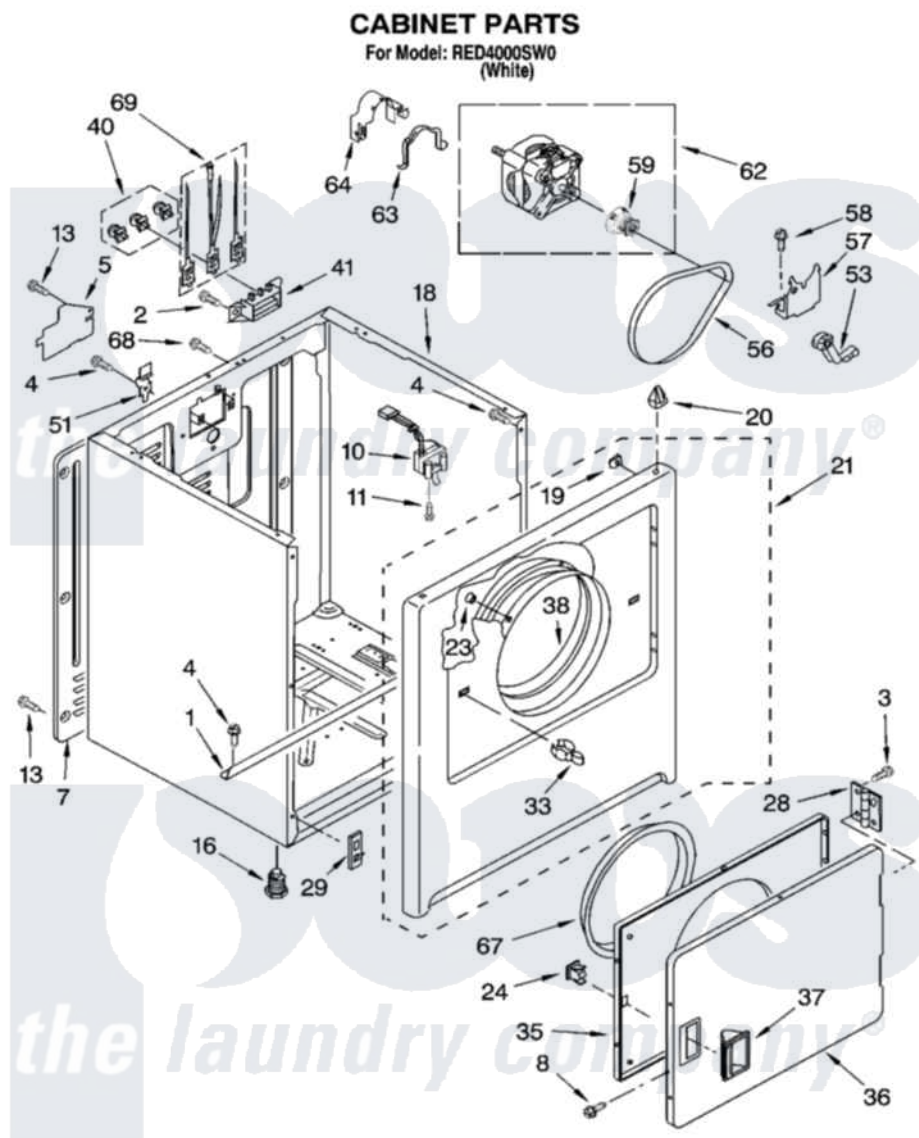

Whirlpool RED400SW0 02 - CABINET PARTS

W10113924

3

Whirlpool Residential Whirlpool RED400SW0 Dryer Parts Parts Diagram 02 - CABINET PARTS

[Click on the part number to view part](#)

Item	Original Part Number	Replaced By	Status	Part Description
1	8541400			Bracket, Cabinet
2	3393008	308685		Side Trim)
3	694091			Trim, Side Right Hand
4	343641	681414		Screw, 10AB X 1/2
5	3396795			Cover, Terminal Block
7	3396807	280040		Panel-Rear
8	342055	488627		Screw
10	3406102			Door Switch Assembly
11	697773	3395530		Screw
13	693995			Screw, Hex Head
16	3392100	49621		Feet-Leveling
18	8530603	8533643		Cabinet
19	98234			Clip, U-Bend
20	690363	18776		Lock, Front Top
21	693197	280062		Panel
23	685203	279220		Clip

24	3389441		Door Catch Assembly
28	348023		Hinge And Pin Assembly
29	3394083		Clip, Front Panel
33	696144	279570	Latch
35	695656	280077	Door
36	348205		Door, Front
37	686711		Handle, Door
38	8066123	279264	Air Channel Box
40	279393		Terminal Block Screw Kit
41	3397659		Block, Terminal
51	8066217		Hinge, Top
53	691366		Idler And Pulley Assembly
56	8066065	341241	Belt
57	348780		Base, Motor
58	3400500		Bolt, 3405245 5/16-18 X 3/4
59	8066184		Pulley, Motor
62	8066206	279827	Motor-Drve
63	660658		Clamp, Motor Mounting 343481 685441
64	3404162		Clamp, Motor
67	3390734		Seal, Door
68	697776	4331106	Screw, No.10-32 X 7/16
69	279318		Terminal Tinned And Brass Panel