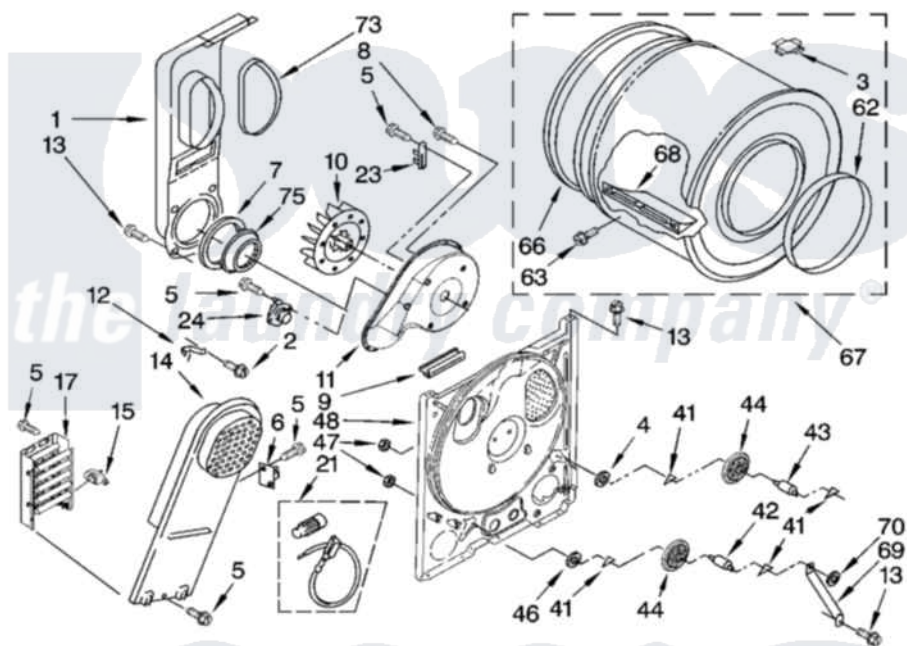

Whirlpool RED400SW0 03 - BULKHEAD PARTS, OPTIONAL PARTS (NOT INCLUDED)

**BULKHEAD PARTS**

For Model: RED400SW0  
(White)

W10113924

5

Whirlpool [Residential Whirlpool RED400SW0 Dryer Parts](#) Parts Diagram 03 - BULKHEAD PARTS, OPTIONAL PARTS (NOT INCLUDED)

[Click on the part number to view part](#)

Item	Original Part Number	Replaced By	Status	Part Description
1	694283	<a href="#">279505</a>		Chute
2	<a href="#">489463</a>			Screw, 8-18 X 1/16
3	<a href="#">8066086</a>			Plug, Drum Hole
4	<a href="#">3388703</a>			Washer, Support
5	<a href="#">90767</a>			Screw, 8A X 3/8 HeX Washer Head Tapping
6	3977393	<a href="#">279816</a>		Cutoff-Tml
7	<a href="#">347139</a>			Seal, Lint Chute
8	3390647	<a href="#">488729</a>		Screw
9	3392247	<a href="#">686889</a>		Pad
10	<a href="#">694089</a>			Wheel, Blower
11	<a href="#">8577230</a>			Housing, Blower
12	3398161			CLIP
13	343641	<a href="#">681414</a>		Screw, 10AB X 1/2
14	<a href="#">8541818</a>			Box, Heater