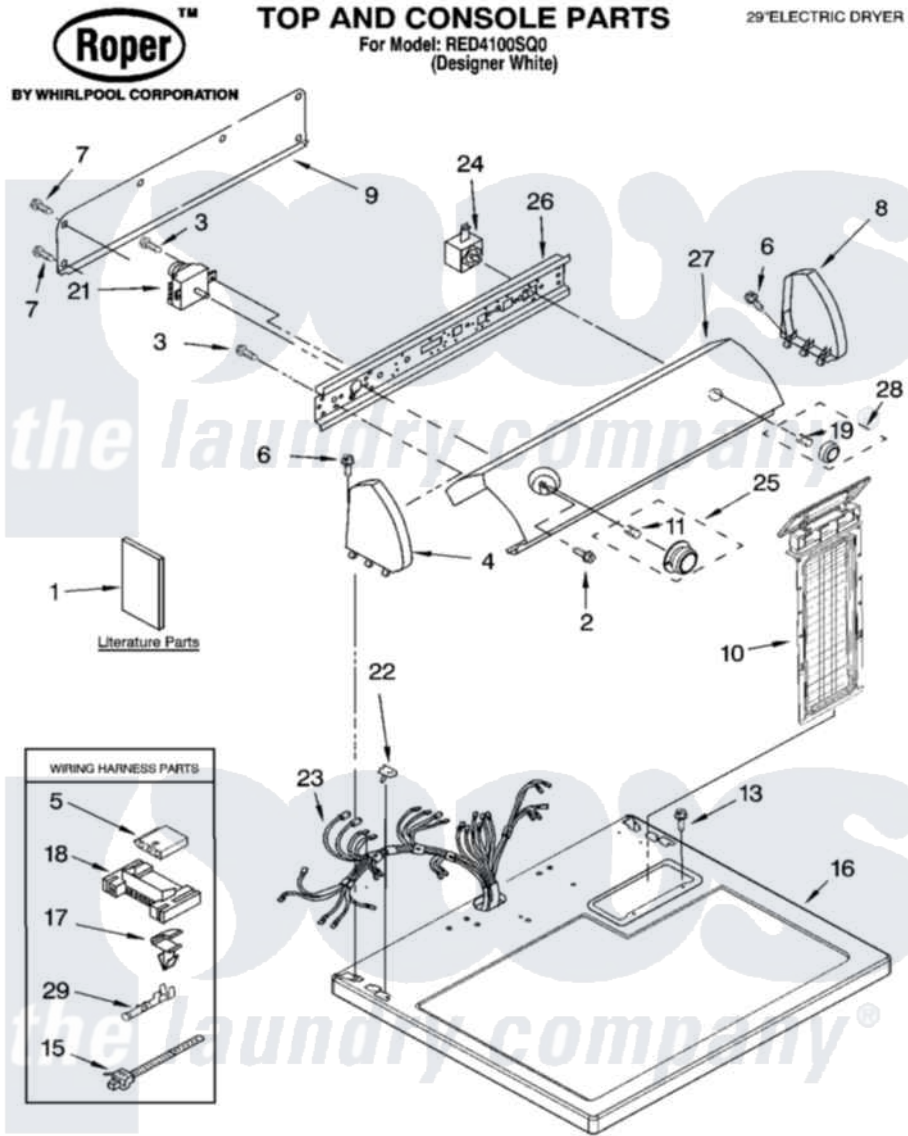

Whirlpool RED4100SQ 01 - TOP AND CONSOLE PARTS

5-06 Litho in U.S.A. (LT)

1

Part No. 8181360

Whirlpool [Residential Whirlpool RED4100SQ Dryer Parts](#) Parts Diagram 01 - TOP AND CONSOLE PARTS
 Click on the part number to view part

Item	Original Part Number	Replaced By	Status	Part Description
1	8578192		Not Available	Guide, Use & Care
"	8577187		Not Available	Instructions, Installation
"	W10043010		Not Available	Sheet, Cycle Feature
"	8528187			Wiring Diagram
"	BLANK		Not Available	Following May Be Purchased DO-IT-YOURSELF REPAIR MANUALS
"	677818		Not Available	Manual, Do-It- Yourself Repair (Dryer)
2	8533951	3400859		Screw, Grounding
3	8533971	90767		Screw, 8A X 3/8 HeX Washer Head Tapping
4	8274437	279960		Endcap
5	3936144			Do-It-Yourself Repair Manuals
6	388326			Screw, 8-18 X 1.25
7	693995			Screw, Hex Head
8	8274434	279960		Endcap
9	8274261			Do-It-Yourself Repair Manuals

10	8558467		Screen, Lint
11	688805		Clip, Spring Knob
13	688983	487240	Screw, For Mtg. Service Capacitor
15	3391249		Cable Tie, Push Mount
16	8557930	8563985	Top
17	3394427		Clip-Harness
18	3395683		Receptacle, Multi-Terminal
19	8536939		Clip, Knob
21	8299780		Timer, 60 Hz
22	357213		Nut, Push-In
23	8299865	8576499	Harness, Wiring
24	3977456		Switch, Push-To-Start
25	8538953		Timer Knob Assembly
26	8271418		Bracket, Control
27	8578956		Panel, Control
28	8538959		Knob, Push-To-Start
29	94614		Terminal