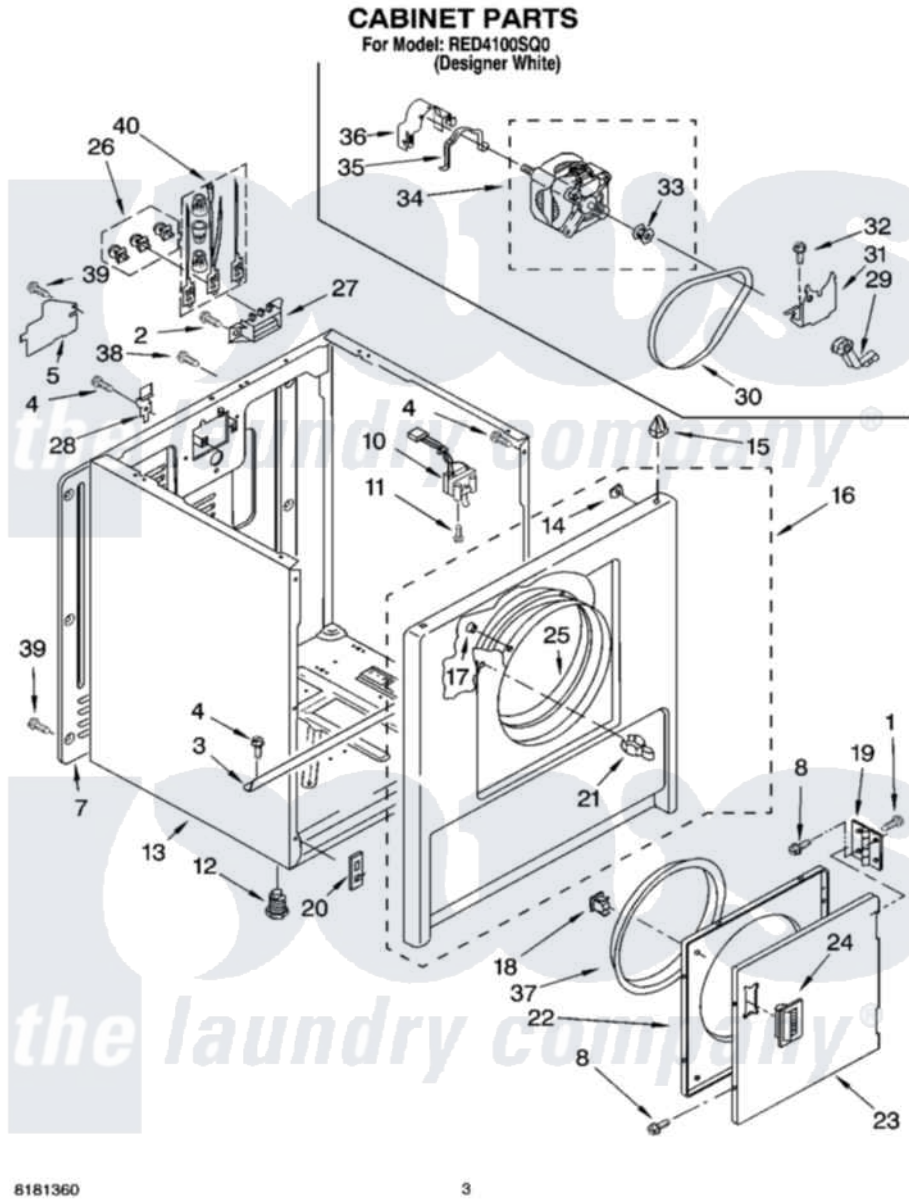

Whirlpool RED4100SQ0 02 - CABINET PARTS

8181360

3

Whirlpool [Residential Whirlpool RED4100SQ0 Dryer Parts](#) Parts Diagram 02 - CABINET PARTS
Click on the part number to view part

Item	Original Part Number	Replaced By	Status	Part Description
1	342055	488627		Screw
2	3393008	308685		Side Trim)
3	8541400			Bracket, Cabinet
4	343641	681414		Screw, 10AB X 1/2
5	3396795			Cover, Terminal Block
7	3396807	280040		Panel-Rear
8	694091			Trim, Side Right Hand
10	3406102			Door Switch Assembly
11	697773	3395530		Screw
12	3392100	49621		Feet-Leveling
"	279810			Foot-Optional
13	8530603	8533643		Cabinet
14	98234			Clip, U-Bend
15	690363	18776		Lock, Front Top
16	693197	280062		Panel
17	685203	279220		Clip

18	3389441		Door Catch Assembly
19	348023		Hinge And Pin Assembly
20	3394083		Clip, Front Panel
21	696144	279570	Latch
22	695656	280077	Door
23	348205		Door, Front
24	686711		Handle, Door
25	8066123	279264	Air Channel Box
26	279393		Terminal Block Screw Kit
27	3397659		Block, Terminal
28	8066217		Hinge, Top
29	691366		Idler And Pulley Assembly
30	8066065	341241	Belt
31	348780		Base, Motor
32	3400500		Bolt, 3405245 5/16-18 X 3/4
33	8066184		Pulley, Motor
34	8066206	279827	Motor-Drve
35	660658		Clamp, Motor Mounting 343481 685441
36	3404162		Clamp, Motor
37	3390734		Seal, Door
38	697776	4331106	Screw, No.10-32 X 7/16
39	693995		Screw, Hex Head
40	279318		Terminal Tinned And Brass Panel