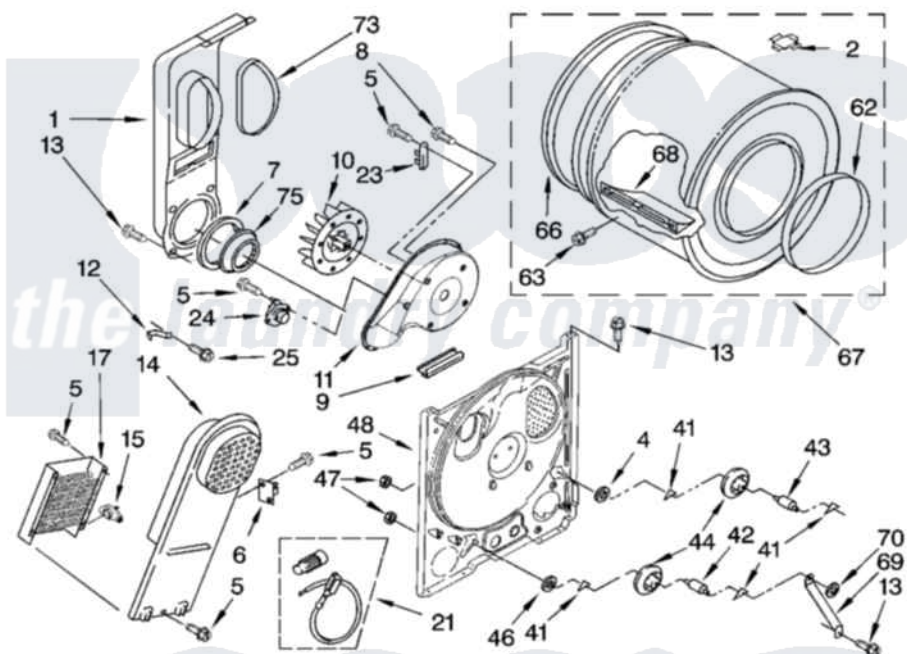

Whirlpool RED4100SQ0 03 - BULKHEAD PARTS, OPTIONAL PARTS (NOT INCLUDED)

BULKHEAD PARTS

For Model: RED4100SQ0
(Designer White)

8181360

5

Whirlpool [Residential Whirlpool RED4100SQ0 Dryer Parts](#) Parts Diagram 03 - BULKHEAD PARTS, OPTIONAL PARTS (NOT INCLUDED)

[Click on the part number to view part](#)

Item	Original Part Number	Replaced By	Status	Part Description
1	694283	279505		Chute
2	8066086			Plug, Drum Hole
4	3388703			Washer, Support
5	90767			Screw, 8A X 3/8 HeX Washer Head Tapping
6	3977393	279816		Cutoff-Tml
7	347139			Seal, Lint Chute
8	3390647	488729		Screw
9	3392247	686889		Pad
10	694089			Wheel, Blower
11	8577230			Housing, Blower
12	3398161			CLIP
13	343641	681414		Screw, 10AB X 1/2
14	8541818			Box, Heater
15	3977767			Thermostat, High Limit 250 F

17	8565582	279838	Element
21	279457		Wire Kit, Terminal
23	3392519		Thermal Limiter
24	660039	694674	Thermistor-Fix
25	489463		Screw, 8-18 X 1/16
41	690997		Washer, Thrust
42	3399506	W10359270	Shaft, Drum Roller Threads
43	3399507	W10359269	Shaft, Drum Roller Threads
44	3397590	349241T	Support
46	348197		Washer, Support
47	3359452		Nut, Lock
48	8529955	279793	Bulkhead
62	3394508		Ring, Bearing
63	97787	W10109200	Screw, Baffle Mounting
66	8066085	239087	Seal
67	3396775		Drum Assembly
68	342847		Baffle, Drum
69	3976435		Bracket, Support
70	90296		Nut, Push On
73	339956		Seal, Air Duct To Bulkhead
75	696302		Shield, Exhaust
	BLANK	Not Available	ACCESSORY PARTS
"	279948	4392065	Kit, Dryer Repair
"	8522199		Accessory Parts
"	689790		Dry Rack
"	72017		Paint, Touch-Up
"	350930		Paint, Pressurized Spray B
"	350938		Paint, Pressurized Spray B
"	799344		Paint, Touch-Up)