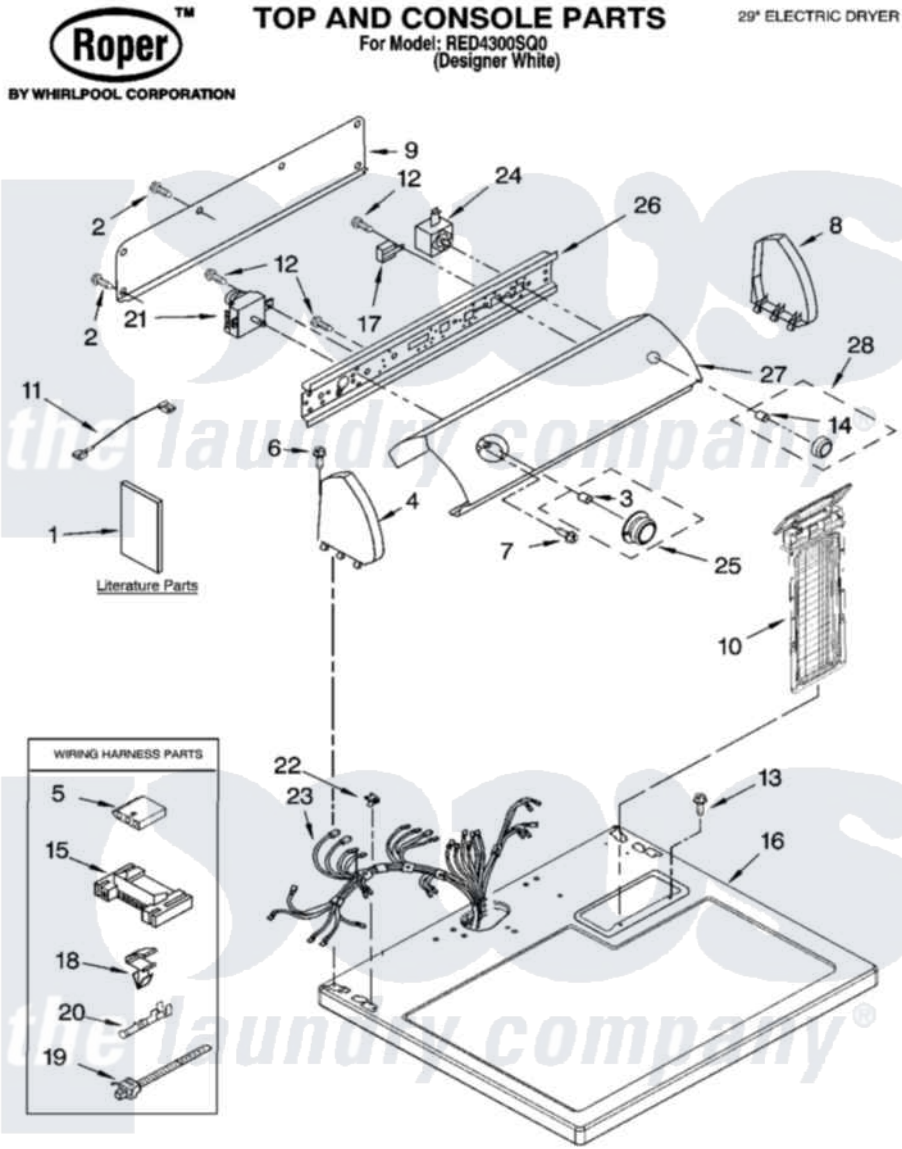

Whirlpool RED4300SQ 01 - TOP AND CONSOLE PARTS

8-06 Litho in U.S.A. (LT)

1

Part No. W10113019

Whirlpool [Residential Whirlpool RED4300SQ0 Dryer Parts](#) Parts Diagram 01 - TOP AND CONSOLE PARTS
Click on the part number to view part

Item	Original Part Number	Replaced By	Status	Part Description
1	8578192		Not Available	Guide, Use & Care
"	8577187		Not Available	Instructions, Installation
"	W10043010		Not Available	Sheet, Cycle Feature
"	8528187			Wiring Diagram
"	BLANK		Not Available	Following May Be Purchased DO-IT-YOURSELF REPAIR MANUALS
"	677818		Not Available	Manual, Do-It- Yourself Repair (Dryer)
2	693995			Screw, Hex Head
3	688805			Clip, Spring Knob
4	8274437	279960		Endcap
5	3936144			Do-It-Yourself Repair Manuals
6	388326			Screw, 8-18 X 1.25
7	8533951	3400859		Screw, Grounding
8	8274434	279960		Endcap
9	8274261			Do-It-Yourself Repair Manuals

10	8558467		Screen, Lint
11	3393815	3393812	Wire, Jumper
12	8533971	90767	Screw, 8A X 3/8 HeX Washer Head Tapping
13	688983	487240	Screw, For Mtg. Service Capacitor
14	8536939		Clip, Knob
15	3395683		Receptacle, Multi-Terminal
16	8557930	8563985	Top
17	694419		Mini-Buzzer
18	3394427		Clip-Harness
19	3391249		Cable Tie, Push Mount
20	94614		Terminal
21	8299781		Timer, 60 Hz
22	357213		Nut, Push-In
23	8299867	W10450292	Harness, Wiring
24	3977456		Switch, Push-To-Start
25	8538953		Timer Knob Assembly
26	8271418		Bracket, Control
27	8578957		Panel, Control
28	8538959		Knob, Push-To-Start