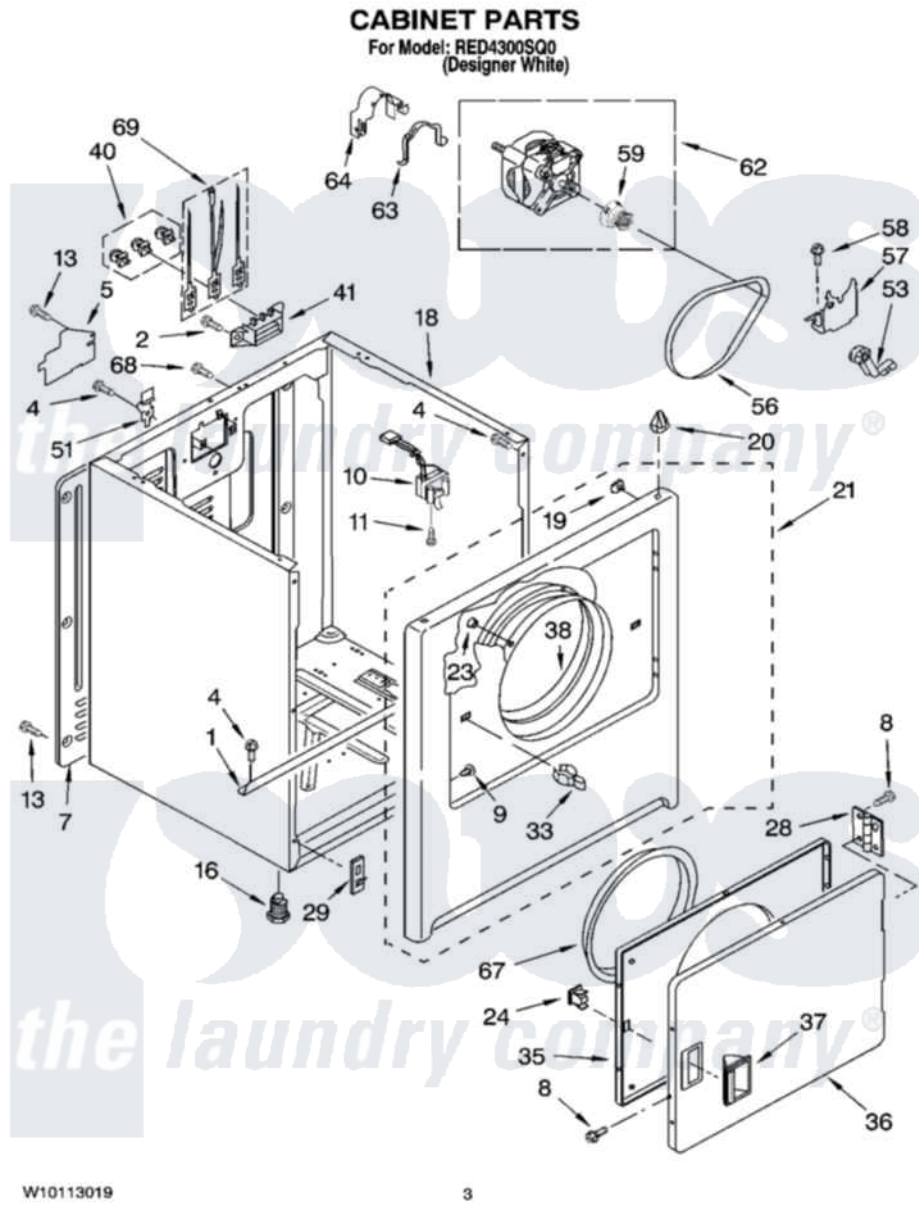

Whirlpool RED4300SQ 02 - CABINET PARTS

Whirlpool Residential Whirlpool RED4300SQ0 Dryer Parts Parts Diagram 02 - CABINET PARTS
Click on the part number to view part

Item	Original Part Number	Replaced By	Status	Part Description
1	8541400			Bracket, Cabinet
2	3393008	308685		Side Trim)
4	343641	681414		Screw, 10AB X 1/2
5	3396795			Cover, Terminal Block
7	3396807	280040		Panel-Rear
8	342055	488627		Screw
9	3404413			Plug, Hinge Hole
10	3406104	3406105		Door Switch Assembly
11	697773	3395530		Screw
13	693995			Screw, Hex Head
16	3392100	49621		Feet-Leveling
18	8530603	8533643		Cabinet
19	98234			Clip, U-Bend
20	690363	18776		Lock, Front Top
21	3403571	279844		Panel
23	685203	279220		Clip

24	690081	279570	Latch
28	3405514	W10362431	Hinge And Pin Assembly
29	3394083		Clip, Front Panel
33	696144	279570	Latch
35	3403371		Door, Inner
36	3403361		Door Front
37	3405184		Handle, Door
38	8066124	279264	Air Channel Box
40	279393		Terminal Block Screw Kit
41	3397659		Block, Terminal
51	8066217		Hinge, Top
53	691366		Idler And Pulley Assembly
56	8066065	341241	Belt
57	348780		Base, Motor
58	3400500		Bolt, 3405245 5/16-18 X 3/4
59	8066184		Pulley, Motor
62	8066206	279827	Motor-Drve
63	660658		Clamp, Motor Mounting 343481 685441
64	3404162		Clamp, Motor
67	3405245		5/16-18 X 3/4
68	697776	4331106	Screw, No.10-32 X 7/16
69	279318		Terminal Tinned And Brass Panel