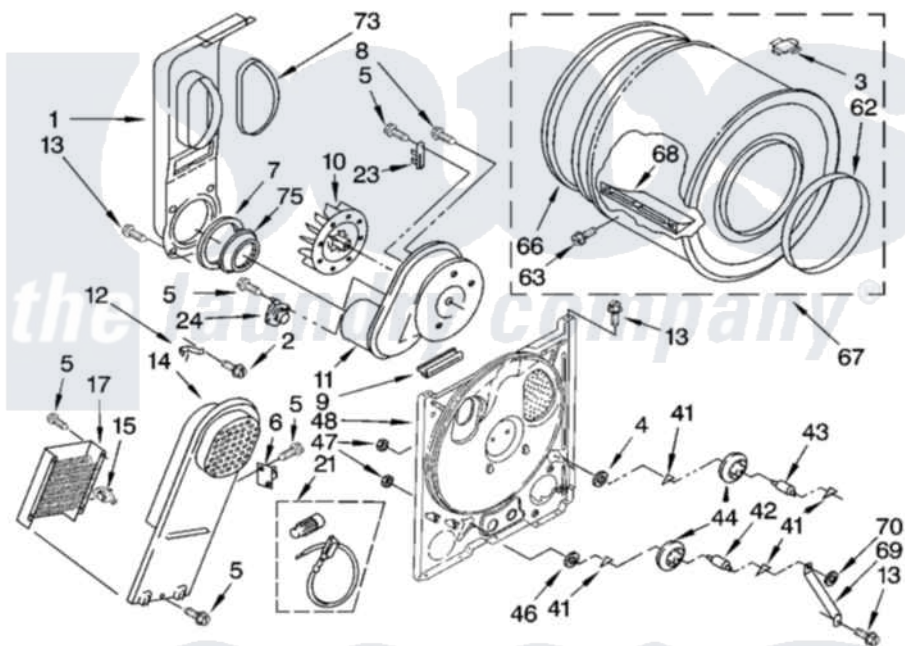

Whirlpool RED4300SQ 03 - BULKHEAD PARTS, OPTIONAL PARTS (NOT INCLUDED)

BULKHEAD PARTS

For Model: RED4300SQ
(Designer White)

W10113019

5

Whirlpool [Residential Whirlpool RED4300SQ0 Dryer Parts](#) Parts Diagram 03 - BULKHEAD PARTS, OPTIONAL PARTS (NOT INCLUDED)

[Click on the part number to view part](#)

Item	Original Part Number	Replaced By	Status	Part Description
1	694283	279505		Chute
2	489463			Screw, 8-18 X 1/16
3	8066086			Plug, Drum Hole
4	3388703			Washer, Support
5	90767			Screw, 8A X 3/8 HeX Washer Head Tapping
6	3977393	279816		Cutoff-Tml
7	347139			Seal, Lint Chute
8	3390647	488729		Screw
9	3392247	686889		Pad
10	694089			Wheel, Blower
11	8577230			Housing, Blower
12	3398161			CLIP
13	343641	681414		Screw, 10AB X 1/2
14	8541818			Box, Heater

15	3977767		Thermostat, High Limit 250 F
17	8565582	279838	Element
21	279457		Wire Kit, Terminal
23	3392519		Thermal Limiter
24	3387134		Thermostat, Internal-Bias
41	690997		Washer, Thrust
42	3399506	W10359270	Shaft, Drum Roller Threads
43	3399507	W10359269	Shaft, Drum Roller Threads
44	3397590	349241T	Support
46	348197		Washer, Support
47	3359452		Nut, Lock
48	8529955	279793	Bulkhead
62	3394509		Ring, Bearing
63	97787	W10109200	Screw, Baffle Mounting
66	8066085	239087	Seal
67	3396777	697760	Drum
68	342847		Baffle, Drum
69	3976435		Bracket, Support
70	90296		Nut, Push On
73	339956		Seal, Air Duct To Bulkhead
75	696302		Shield, Exhaust
	BLANK	Not Available	ACCESSORY PARTS
"	279948	4392065	Kit, Dryer Repair
"	689790		Dry Rack
"	8522199		Accessory Parts
"	72017		Paint, Touch-Up
"	350930		Paint, Pressurized Spray B
"	350938		Paint, Pressurized Spray B
"	799344		Paint, Touch-Up)