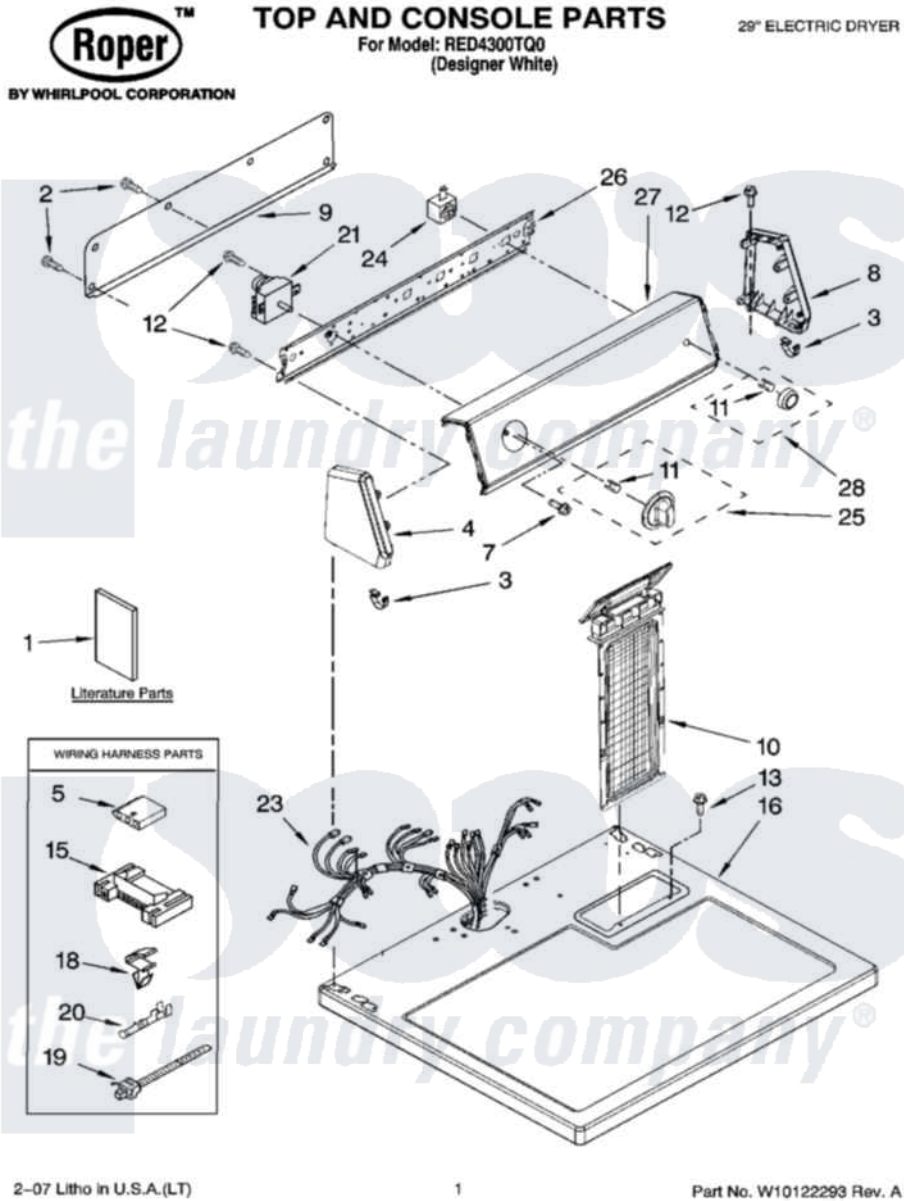

Whirlpool RED4300TQ0 01 - TOP AND CONSOLE PARTS

2-07 Litho in U.S.A.(LT)

1

Part No. W10122293 Rev. A

Whirlpool Residential Whirlpool RED4300TQ0 Dryer Parts Parts Diagram 01 - TOP AND CONSOLE PARTS
 Click on the part number to view part

Item	Original Part Number	Replaced By	Status	Part Description
1	W10088772		Not Available	Guide, Use & Care
"	W10088970		Not Available	Instructions, Installation
"	W10089175		Not Available	Sheet, Cycle Feature
"	8576793		Not Available	Wiring Diagram
"	BLANK		Not Available	Following May Be Purchased DO-IT-YOURSELF REPAIR MANUALS
"	677818		Not Available	Manual, Do-It- Yourself Repair (Dryer)
2	693995			Screw, Hex Head
3	8312709			Clip-Console
4	8579674	8579686		Endcap
5	3936144			Do-It-Yourself Repair Manuals
7	8533951	3400859		Screw, Grounding
8	8579673	8579685		Endcap
9	8274261			Do-It-Yourself Repair Manuals
10	8558467			Screen, Lint

11	8536939		Clip, Knob
12	8533971	90767	Screw, 8A X 3/8 HeX Washer Head Tapping
13	688983	487240	Screw, For Mtg. Service Capacitor
15	3395683		Receptacle, Multi-Terminal
16	8559800	8563663	Top
18	3394427		Clip-Harness
19	3391249		Cable Tie, Push Mount
20	94614		Terminal
21	8299781		Timer, 60 Hz
23	8576500	W10450292	Harness, Wiring
24	3977456		Switch, Push-To-Start
25	W10110064		Timer Knob Assembly
26	8579678		Bracket, Control
27	W10086699		Panel, Control
28	W10110065		Knob, Push-To-Start