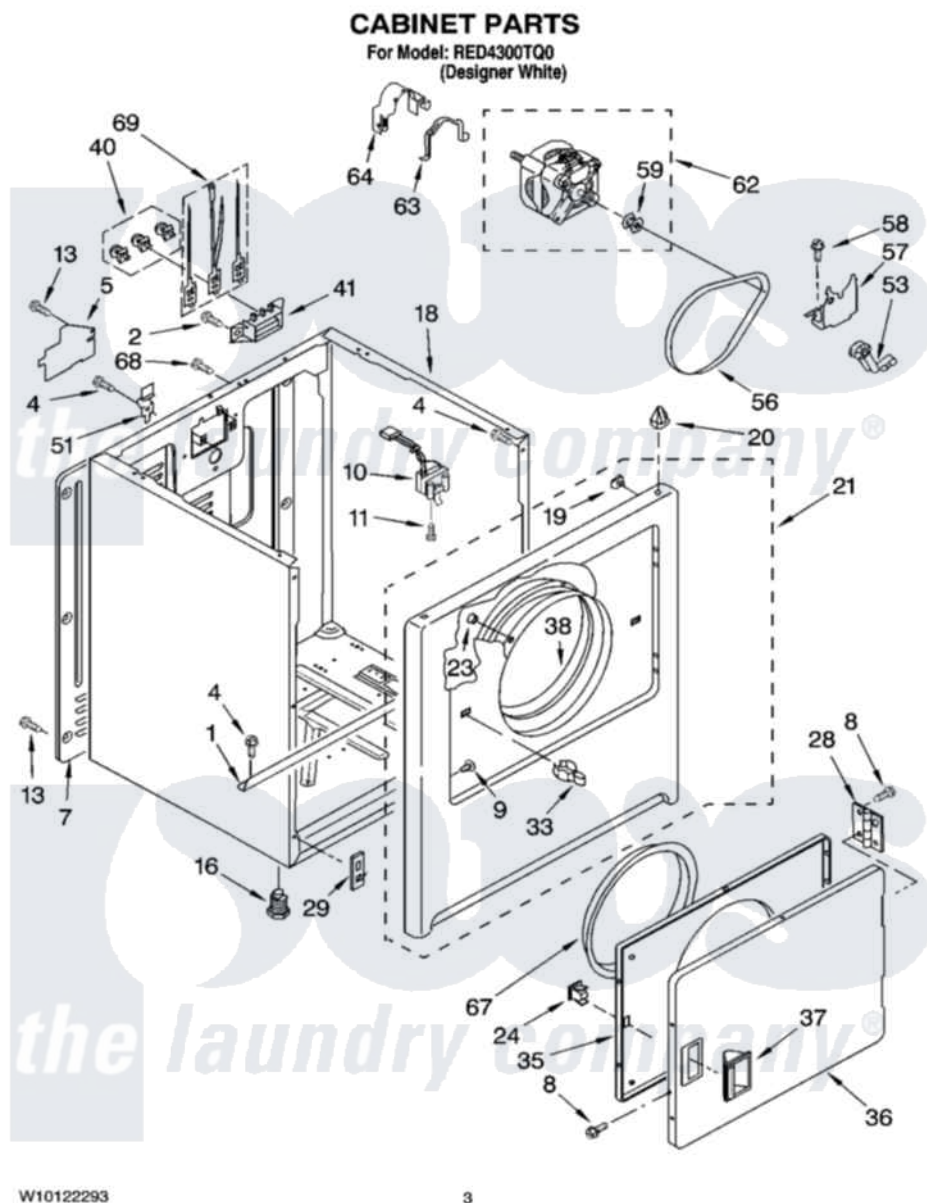

Whirlpool RED4300TQ0 02 - CABINET PARTS

W10122293

3

Whirlpool Residential Whirlpool RED4300TQ0 Dryer Parts Parts Diagram 02 - CABINET PARTS
Click on the part number to view part

Item	Original Part Number	Replaced By	Status	Part Description
1	8541400			Bracket, Cabinet
2	3393008	308685		Side Trim)
4	343641	681414		Screw, 10AB X 1/2
5	3396795			Cover, Terminal Block
7	3396807	280040		Panel-Rear
8	342055	488627		Screw
9	3404413			Plug, Hinge Hole
10	3406104	3406105		Door Switch Assembly
11	697773	3395530		Screw
13	693995			Screw, Hex Head
16	3392100	49621		Feet-Leveling
18	8530603	8533643		Cabinet
19	98234			Clip, U-Bend
20	690363	18776		Lock, Front Top
21	3403571	279844		Panel
23	685203	279220		Clip

24	690081	279570	Latch
28	3405514	W10362431	Hinge And Pin Assembly
29	3394083		Clip, Front Panel
33	696144	279570	Latch
35	3403371		Door, Inner
36	3403361		Door Front
37	3405184		Handle, Door
38	8066124	279264	Air Channel Box
40	279393		Terminal Block Screw Kit
41	3397659		Block, Terminal
51	8066217		Hinge, Top
53	691366		Idler And Pulley Assembly
56	8066065	341241	Belt
57	348780		Base, Motor
58	3400500		Bolt, 3405245 5/16-18 X 3/4
59	8066184		Pulley, Motor
62	8066206	279827	Motor-Drve
63	660658		Clamp, Motor Mounting 343481 685441
64	3404162		Clamp, Motor
67	3405245		5/16-18 X 3/4
68	697776	4331106	Screw, No.10-32 X 7/16
69	279318		Terminal Tinned And Brass Panel