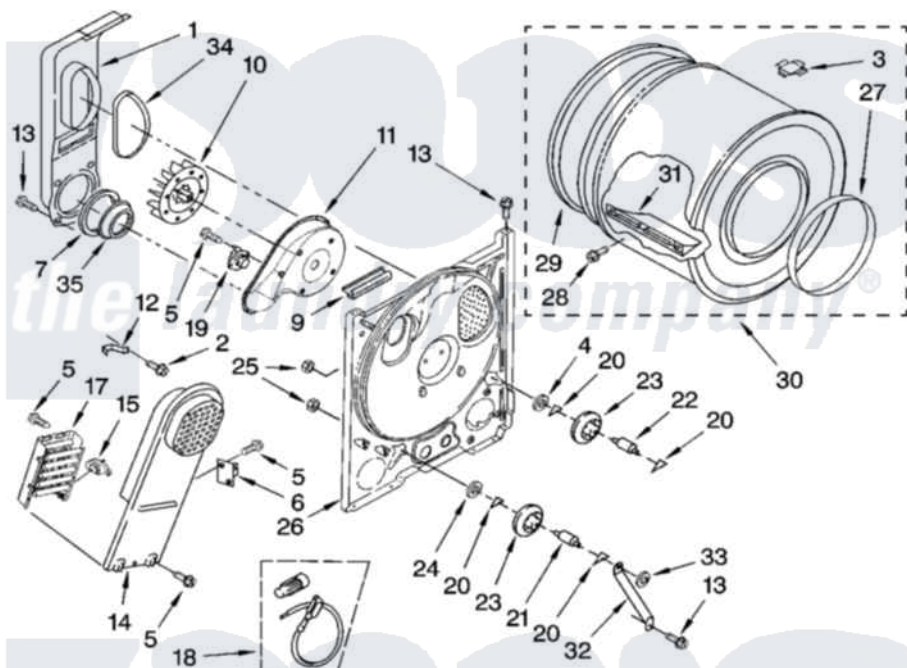

Whirlpool RED4300TQ0 03 - BULKHEAD PARTS, OPTIONAL PARTS (NOT INCLUDED)

BULKHEAD PARTS

For Model: RED4300TQ0
(Designer White)

W10122293

5

Whirlpool [Residential Whirlpool RED4300TQ0 Dryer Parts](#) Parts Diagram 03 - BULKHEAD PARTS, OPTIONAL PARTS (NOT INCLUDED)

[Click on the part number to view part](#)

Item	Original Part Number	Replaced By	Status	Part Description
1	694283	279505		Chute
2	489463			Screw, 8-18 X 1/16
3	8066086			Plug, Drum Hole
4	3388703			Washer, Support
5	90767			Screw, 8A X 3/8 HeX Washer Head Tapping
6	3977393	279816		Cutoff-Tml
7	347139			Seal, Lint Chute
9	3392247	686889		Pad
10	694089			Wheel, Blower
11	8577230			Housing, Blower
12	3398161			CLIP
13	343641	681414		Screw, 10AB X 1/2
14	8541818			Box, Heater
15	3977767			Thermostat, High Limit 250 F