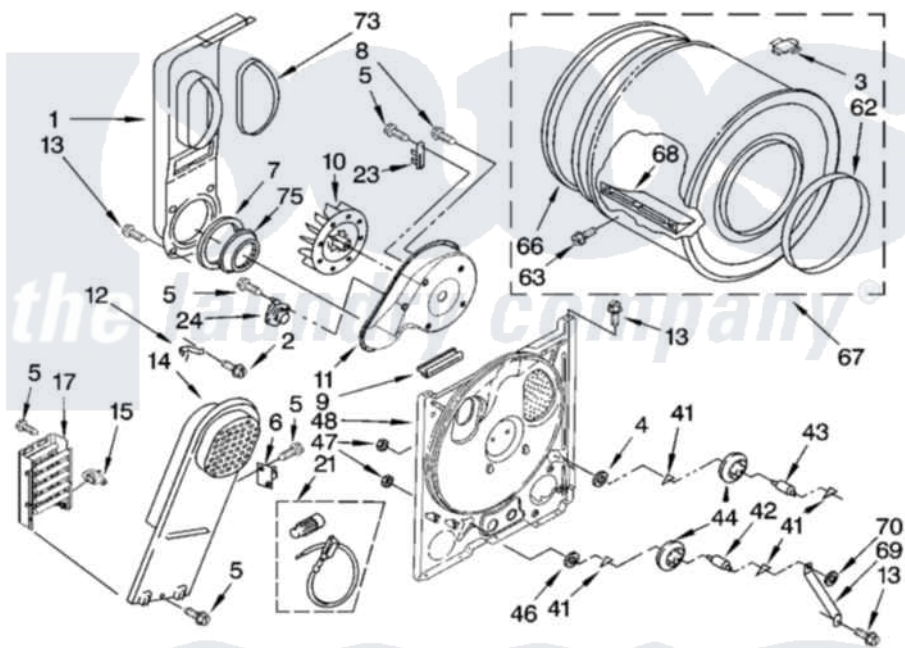

Whirlpool RED4340SQ0 03 - BULKHEAD PARTS, OPTIONAL PARTS (NOT INCLUDED)

BULKHEAD PARTS

For Model: RED4340SQ0
(Designer White)

8181443

5

Whirlpool [Residential Whirlpool RED4340SQ0 Dryer Parts](#) Parts Diagram 03 - BULKHEAD PARTS, OPTIONAL PARTS (NOT INCLUDED)

[Click on the part number to view part](#)

Item	Original Part Number	Replaced By	Status	Part Description
1	694283	279505		Chute
2	489463			Screw, 8-18 X 1/16
3	8066086			Plug, Drum Hole
4	3388703			Washer, Support
5	90767			Screw, 8A X 3/8 HeX Washer Head Tapping
6	3977393	279816		Cutoff-Tml
7	347139			Seal, Lint Chute
8	3390647	488729		Screw
9	3392247	686889		Pad
10	694089			Wheel, Blower
11	8577230			Housing, Blower
12	3398161			CLIP
13	343641	681414		Screw, 10AB X 1/2
14	8541818			Box, Heater

15	3977767		Thermostat, High Limit 250 F
17	8565582	279838	Element
21	279457		Wire Kit, Terminal
23	3392519		Thermal Limiter
24	3387134		Thermostat, Internal-Bias
41	690997		Washer, Thrust
42	3399506	W10359270	Shaft, Drum Roller Threads
43	3399507	W10359269	Shaft, Drum Roller Threads
44	3397590	349241T	Support
46	348197		Washer, Support
47	3359452		Nut, Lock
48	8529955	279793	Bulkhead
62	3394509		Ring, Bearing
63	97787	W10109200	Screw, Baffle Mounting
66	8066085	239087	Seal
67	3396777	697760	Drum
68	342847		Baffle, Drum
69	3976435		Bracket, Support
70	90296		Nut, Push On
73	339956		Seal, Air Duct To Bulkhead
75	696302		Shield, Exhaust
	BLANK	Not Available	ACCESSORY PARTS
"	279948	4392065	Kit, Dryer Repair
"	689790		Dry Rack
"	8522199		Accessory Parts
"	72017		Paint, Touch-Up
"	350930		Paint, Pressurized Spray B
"	350938		Paint, Pressurized Spray B
"	799344		Paint, Touch-Up)