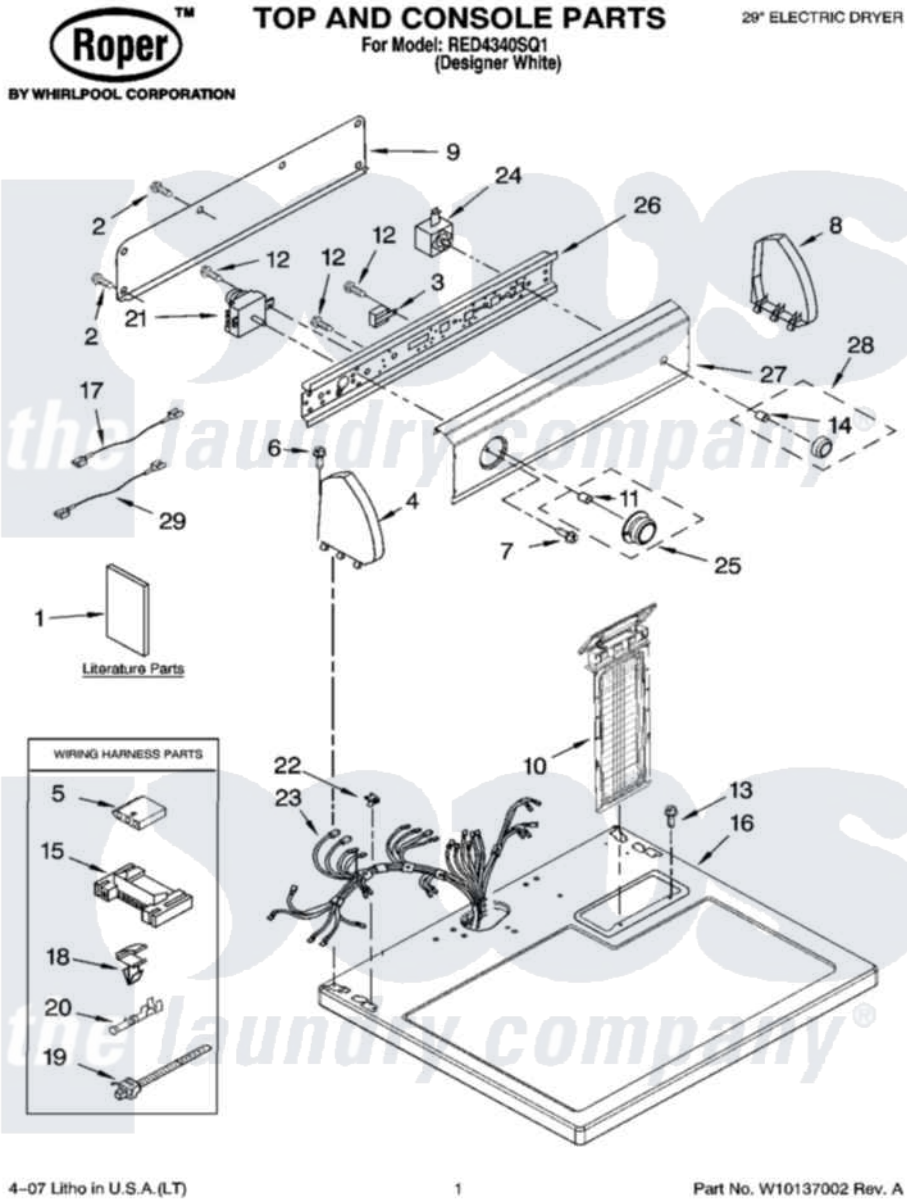

Whirlpool RED4340SQ1 01 - TOP AND CONSOLE PARTS

4-07 Litho in U.S.A.(LT)

1

Part No. W10137002 Rev. A

Whirlpool [Residential Whirlpool RED4340SQ1 Dryer Parts](#) Parts Diagram 01 - TOP AND CONSOLE PARTS
 Click on the part number to view part

Item	Original Part Number	Replaced By	Status	Part Description
1	8578192		Not Available	Guide, Use & Care
"	8577187		Not Available	Instructions, Installation
"	W10043010		Not Available	Sheet, Cycle Feature
"	8576793		Not Available	Wiring Diagram
"	BLANK		Not Available	Following May Be Purchased DO-IT-YOURSELF REPAIR MANUALS
"	677818		Not Available	Manual, Do-It- Yourself Repair (Dryer)
2	693995			Screw, Hex Head
3	694419			Mini-Buzzer
4	8274437	279960		Endcap
5	3936144			Do-It-Yourself Repair Manuals
6	388326			Screw, 8-18 X 1.25
7	8533951	3400859		Screw, Grounding
8	8274434	279960		Endcap
9	8274261			Do-It-Yourself Repair Manuals

10	8558467		Screen, Lint
11	688805		Clip, Spring Knob
12	8533971	90767	Screw, 8A X 3/8 HeX Washer Head Tapping
13	688983	487240	Screw, For Mtg. Service Capacitor
14	8536939		Clip, Knob
15	3395683		Receptacle, Multi-Terminal
16	8557930	8563985	Top
17	3393814	Not Available	Wire, Jumper (Black)
18	3394427		Clip-Harness
19	3391249		Cable Tie, Push Mount
20	94614		Terminal
21	8299781		Timer, 60 Hz
22	357213		Nut, Push-In
23	8576500	W10450292	Harness, Wiring
24	3977456		Switch, Push-To-Start
25	8538953		Timer Knob Assembly
26	8271418		Bracket, Control
27	8579655		Panel, Control
28	8538959		Knob, Push-To-Start
29	3393815	3393812	Wire, Jumper