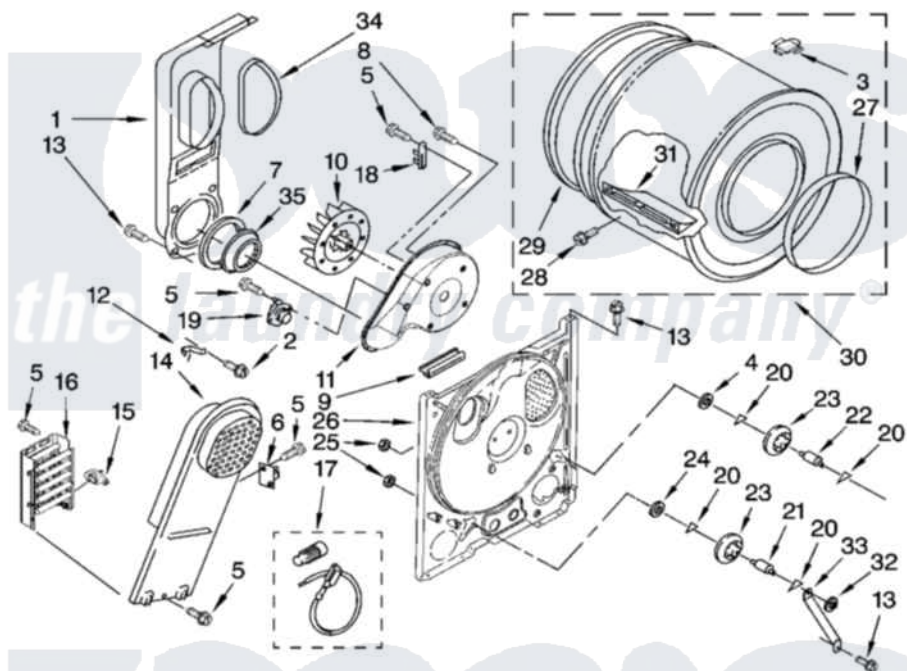

Whirlpool RED4340SQ1 03 - BULKHEAD PARTS, OPTIONAL PARTS (NOT INCLUDED)

BULKHEAD PARTS

For Model: RED4340SQ1
(Designer White)

W10137002

5

Whirlpool [Residential Whirlpool RED4340SQ1 Dryer Parts](#) Parts Diagram 03 - BULKHEAD PARTS, OPTIONAL PARTS (NOT INCLUDED)

[Click on the part number to view part](#)

| Item | Original Part Number | Replaced By | Status | Part Description |
|------|-------------------------|------------------------|--------|---|
| 1 | 694283 | 279505 | | Chute |
| 2 | 489463 | | | Screw, 8-18 X 1/16 |
| 3 | 8066086 | | | Plug, Drum Hole |
| 4 | 3388703 | | | Washer, Support |
| 5 | 90767 | | | Screw, 8A X 3/8 HeX Washer Head Tapping |
| 6 | 3977393 | 279816 | | Cutoff-Tml |
| 7 | 347139 | | | Seal, Lint Chute |
| 8 | 3390647 | 488729 | | Screw |
| 9 | 3392247 | 686889 | | Pad |
| 10 | 694089 | | | Wheel, Blower |
| 11 | 8577230 | | | Housing, Blower |
| 12 | 3398161 | | | CLIP |
| 13 | 343641 | 681414 | | Screw, 10AB X 1/2 |
| 14 | 8541818 | | | Box, Heater |