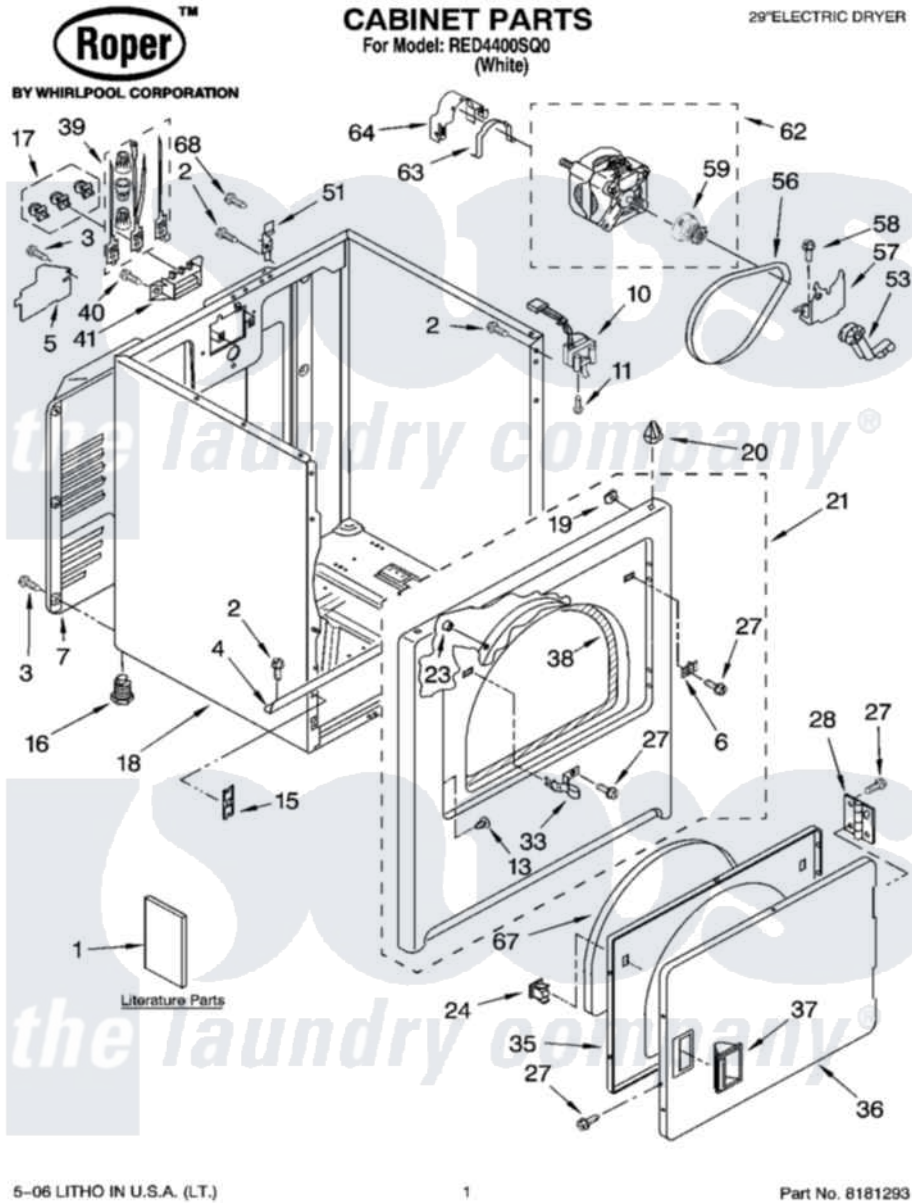

Whirlpool RED4400SQ 01 - CABINET PARTS

5-06 LITHO IN U.S.A. (LT.)

1

Part No. 8181293

Whirlpool Residential Whirlpool RED4400SQ Dryer Parts Parts Diagram 01 - CABINET PARTS
 Click on the part number to view part

Item	Original Part Number	Replaced By	Status	Part Description
1	8577187		Not Available	Instructions, Installation
"	W10043010		Not Available	Sheet, Cycle Feature
"	8578192		Not Available	Guide, Use & Care
"	8528190		Not Available	Wiring Diagram
"	BLANK		Not Available	Following May Be Purchased
"	BLANK		Not Available	DO-IT-YOURSELF REPAIR MANUALS
"	677818		Not Available	Manual, Do-It- Yourself Repair (Dryer)
2	343641	681414		Screw, 10AB X 1/2
3	693995			Screw, Hex Head
4	8541400			Bracket, Cabinet
5	3396795			Cover, Terminal Block
6	3403630			Plug, Strike Hole
7	3396805	280043		Panel-Rear
10	3406109	3406107		Door Switch Assembly
11	697773	3395530		Screw

13	3404413		Plug, Hinge Hole
15	3394083		Clip, Front Panel
16	3392100	49621	Feet-Leveling
"	279810		Foot-Optional
17	279318		Terminal Tinned And Brass Panel
18	8530603	8533643	Cabinet
19	98234		Clip, U-Bend
20	690363	18776	Lock, Front Top
21	3403444	279852	Panel
23	685203	279220	Clip
24	3389441		Door Catch Assembly
27	342055	488627	Screw
28	3405514	W10362431	Hinge And Pin Assembly
33	3403431		Strike, Panel
35	3402341		Door, Inner
36	3402335		Door, Front
37	3405184		Handle, Door
38	3406129		Seal And Bearing Assembly
39	279393		Terminal Block Screw Kit
40	3393008	308685	Side Trim)
41	3397659		Block, Terminal
51	8066217		Hinge, Top
53	691366		Idler And Pulley Assembly
56	8066065	341241	Belt
57	348780		Base, Motor
58	3400500		Bolt, 3405245 5/16-18 X 3/4
59	8066184		Pulley, Motor
62	8066206	279827	Motor-Drve
63	660658		Clamp, Motor Mounting 343481 685441
64	3404162		Clamp, Motor
67	3405246		Seal, Door Push-To-Start
68	697776	4331106	Screw, No.10-32 X 7/16