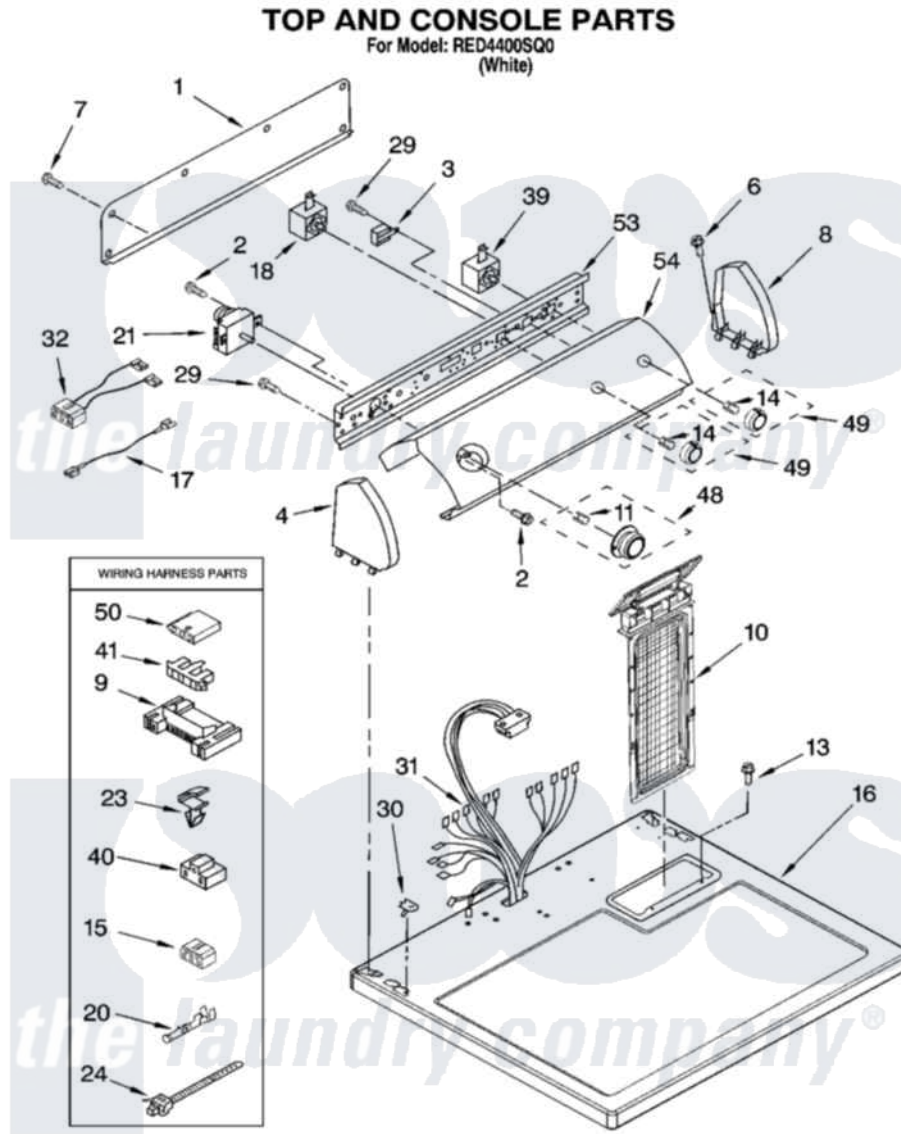

Whirlpool RED4400SQ 02 - TOP AND CONSOLE PARTS

Whirlpool Residential Whirlpool RED4400SQ Dryer Parts Parts Diagram 02 - TOP AND CONSOLE PARTS
Click on the part number to view part

Item	Original Part Number	Replaced By	Status	Part Description
1	8274261			Do-It-Yourself Repair Manuals
2	8533951	3400859		Screw, Grounding
3	694419			Mini-Buzzer
4	8274437	279960		Endcap
6	388326			Screw, 8-18 X 1.25
7	693995			Screw, Hex Head
8	8274434	279960		Endcap
9	3395683			Receptacle, Multi-Terminal
10	8558463			HAndle And Lint Screen Assembly
11	688805			Clip, Spring Knob
13	688983	487240		Screw, For Mtg. Service Capacitor
14	8536939			Clip, Knob
15	3347243			Block, Disconnect
16	8557930	8563985		Top
17	3401684			Jumper, Wire

18	3399639		Switch, Rotary Temperature
20	94614		Terminal
21	3979617		Timer, 60 Hz
23	3394427		Clip-Harness
24	3391249		Cable Tie, Push Mount
29	8533971	90767	Screw, 8A X 3/8 HeX Washer Head Tapping
30	357213		Nut, Push-In
31	8299871	8576502	Harness, Wiring
32	8539893		Wire, Jumper
39	3398095		Switch, Push-To-Start
40	3401144		Connector
41	3397269		Connector, Timer
48	8538953		Timer Knob Assembly
49	8538957		Knob, Control
50	3936144		Do-It-Yourself Repair Manuals
53	8271418		Bracket, Control
54	8578958		Panel, Control