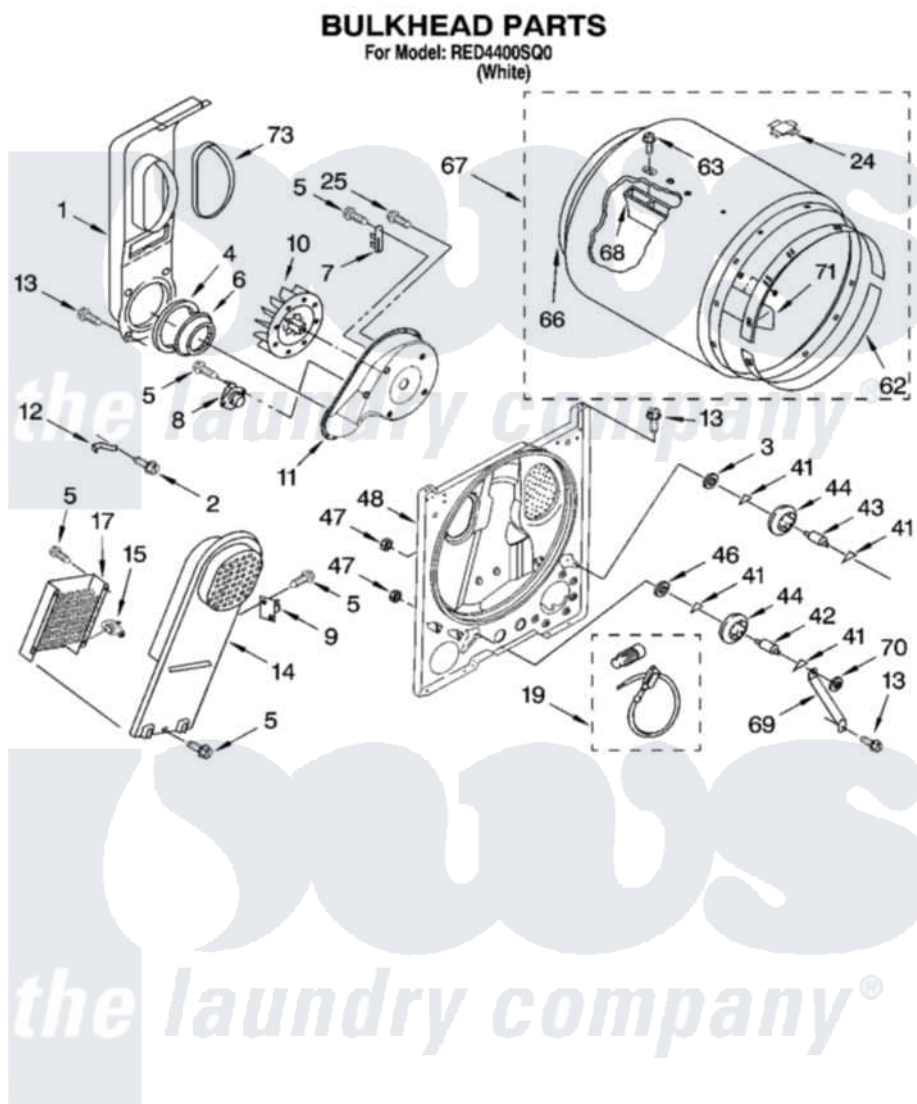

Whirlpool RED4400SQ0 03 - BULKHEAD PARTS, OPTIONAL PARTS (NOT INCLUDED)

8181293

5

Whirlpool [Residential Whirlpool RED4400SQ0 Dryer Parts](#) Parts Diagram 03 - BULKHEAD PARTS, OPTIONAL PARTS (NOT INCLUDED)

[Click on the part number to view part](#)

Item	Original Part Number	Replaced By	Status	Part Description
1	<a href="#">348368</a>			Lint Chute Assembly
2	<a href="#">489463</a>			Screw, 8-18 X 1/16
3	<a href="#">3388703</a>			Washer, Support
4	<a href="#">347139</a>			Seal, Lint Chute
5	<a href="#">90767</a>			Screw, 8A X 3/8 HeX Washer Head Tapping
6	<a href="#">696302</a>			Shield, Exhaust
7	<a href="#">3392519</a>			Thermal Limiter
8	<a href="#">3387134</a>			Thermostat, Internal-Bias
9	3977393	<a href="#">279816</a>		Cutoff-Tml
10	<a href="#">694089</a>			Wheel, Blower
11	<a href="#">8577230</a>			Housing, Blower
12	<a href="#">8066155</a>			Clip, Heater Box
13	343641	<a href="#">681414</a>		Screw, 10AB X 1/2
14	<a href="#">8541818</a>			Box, Heater