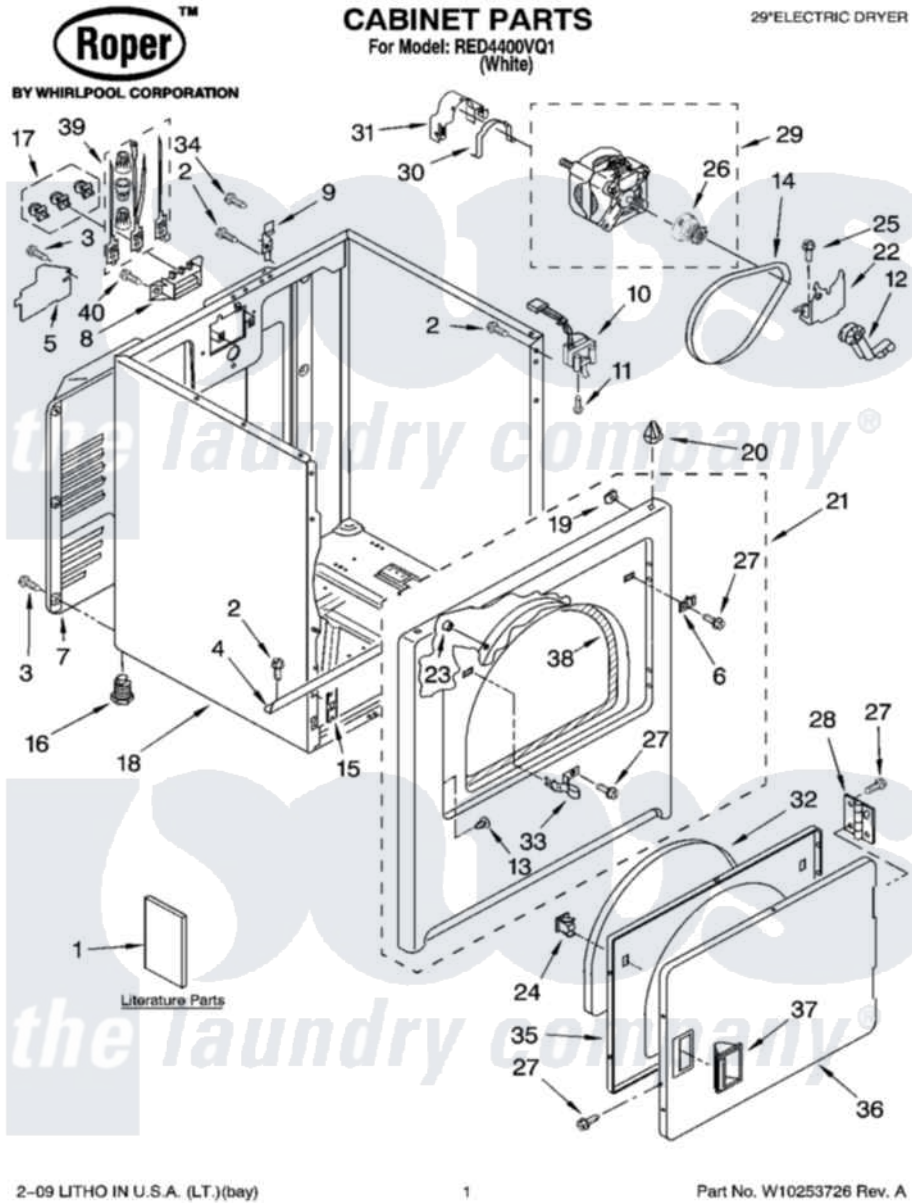

# Whirlpool RED4400VQ1 01 - CABINET PARTS

2-09 LITHO IN U.S.A. (LT.) (bay)

1

Part No. W10253726 Rev. A

Whirlpool Residential Whirlpool RED4400VQ1 Dryer Parts Parts Diagram 01 - CABINET PARTS  
 Click on the part number to view part

Item	Original Part Number	Replaced By	Status	Part Description
1	W10150612		Not Available	Instructions, Installation
"	W10043010		Not Available	Sheet, Cycle Feature
"	W10151576		Not Available	Guide, Use & Care
"	<a href="#">W10185979</a>			Wiring Diagram Cycle Feature
"	BLANK		Not Available	Following May Be Purchased DO-IT-YOURSELF REPAIR MANUALS
"	677818		Not Available	Manual, Do-It- Yourself Repair (Dryer)
2	343641	<a href="#">681414</a>		Screw, 10AB X 1/2
3	<a href="#">693995</a>			Screw, Hex Head
4	<a href="#">8541400</a>			Bracket, Cabinet
5	<a href="#">3396795</a>			Cover, Terminal Block
6	<a href="#">3403630</a>			Plug, Strike Hole
7	3396805	<a href="#">280043</a>		Panel-Rear
8	<a href="#">3397659</a>			Block, Terminal
9	<a href="#">8066217</a>			Hinge, Top